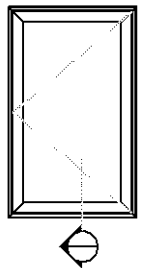

Sill Detail