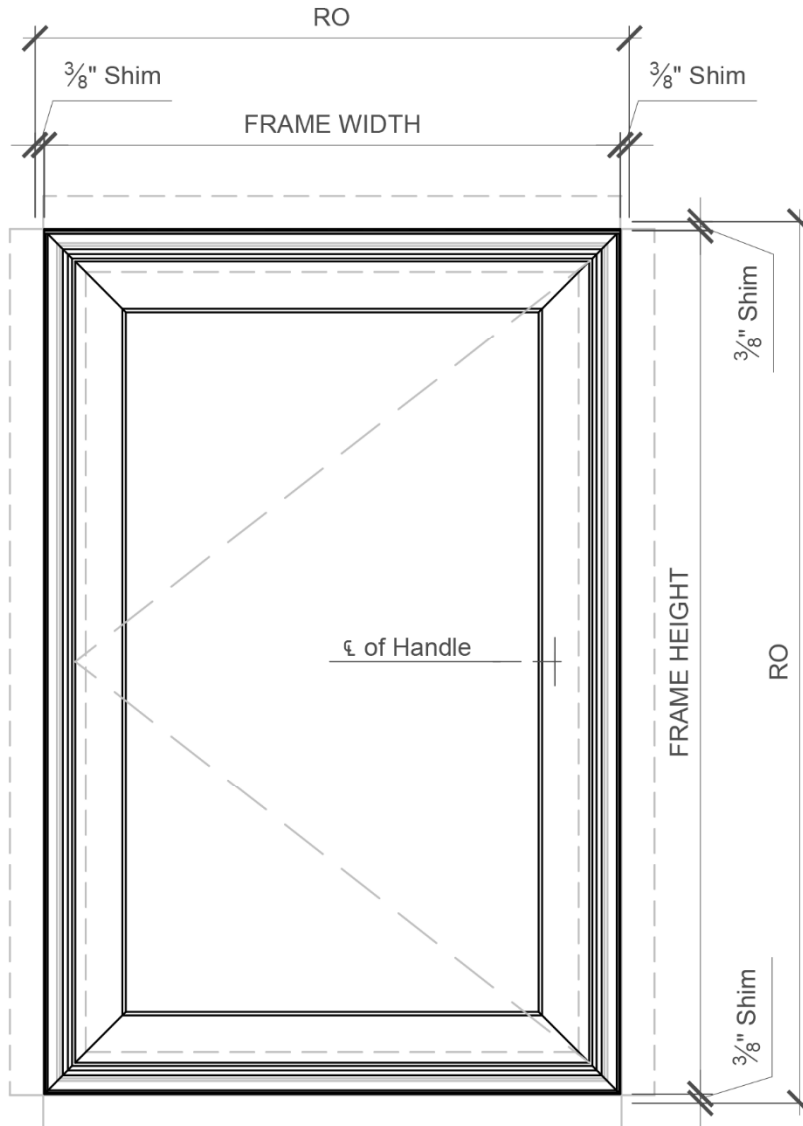

Exterior Elevation