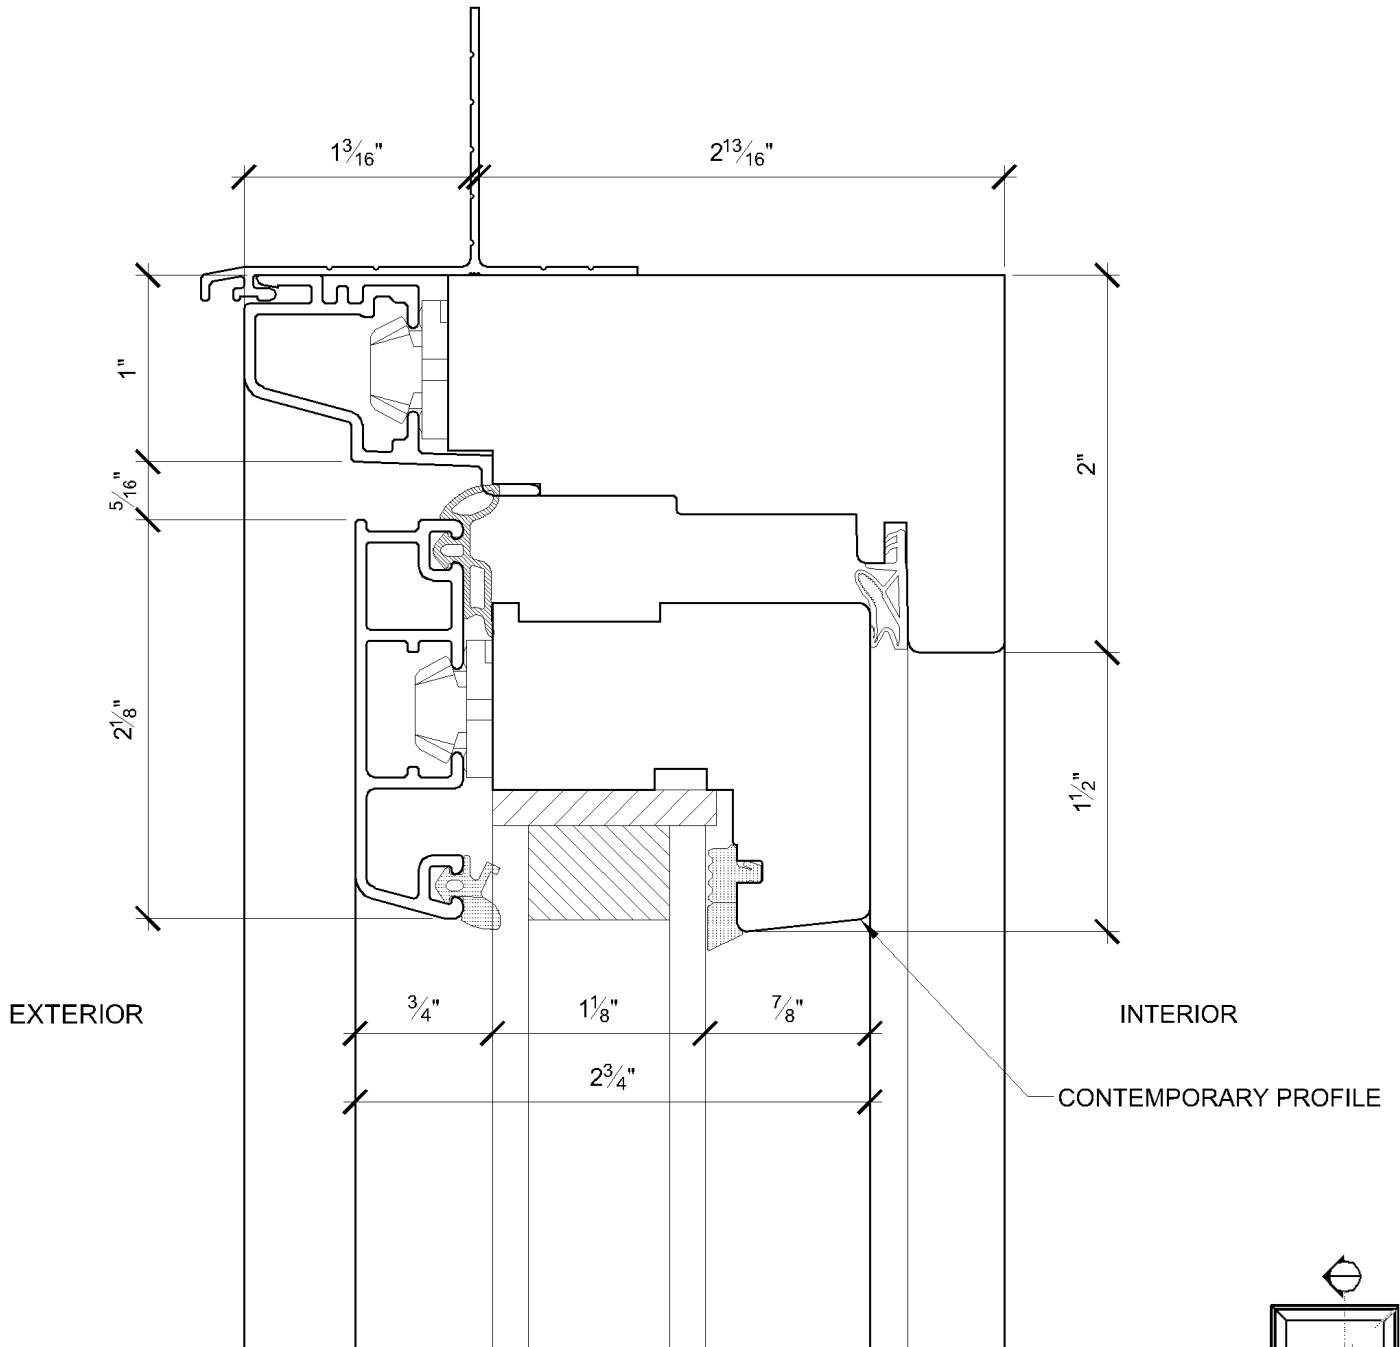

Head Detail