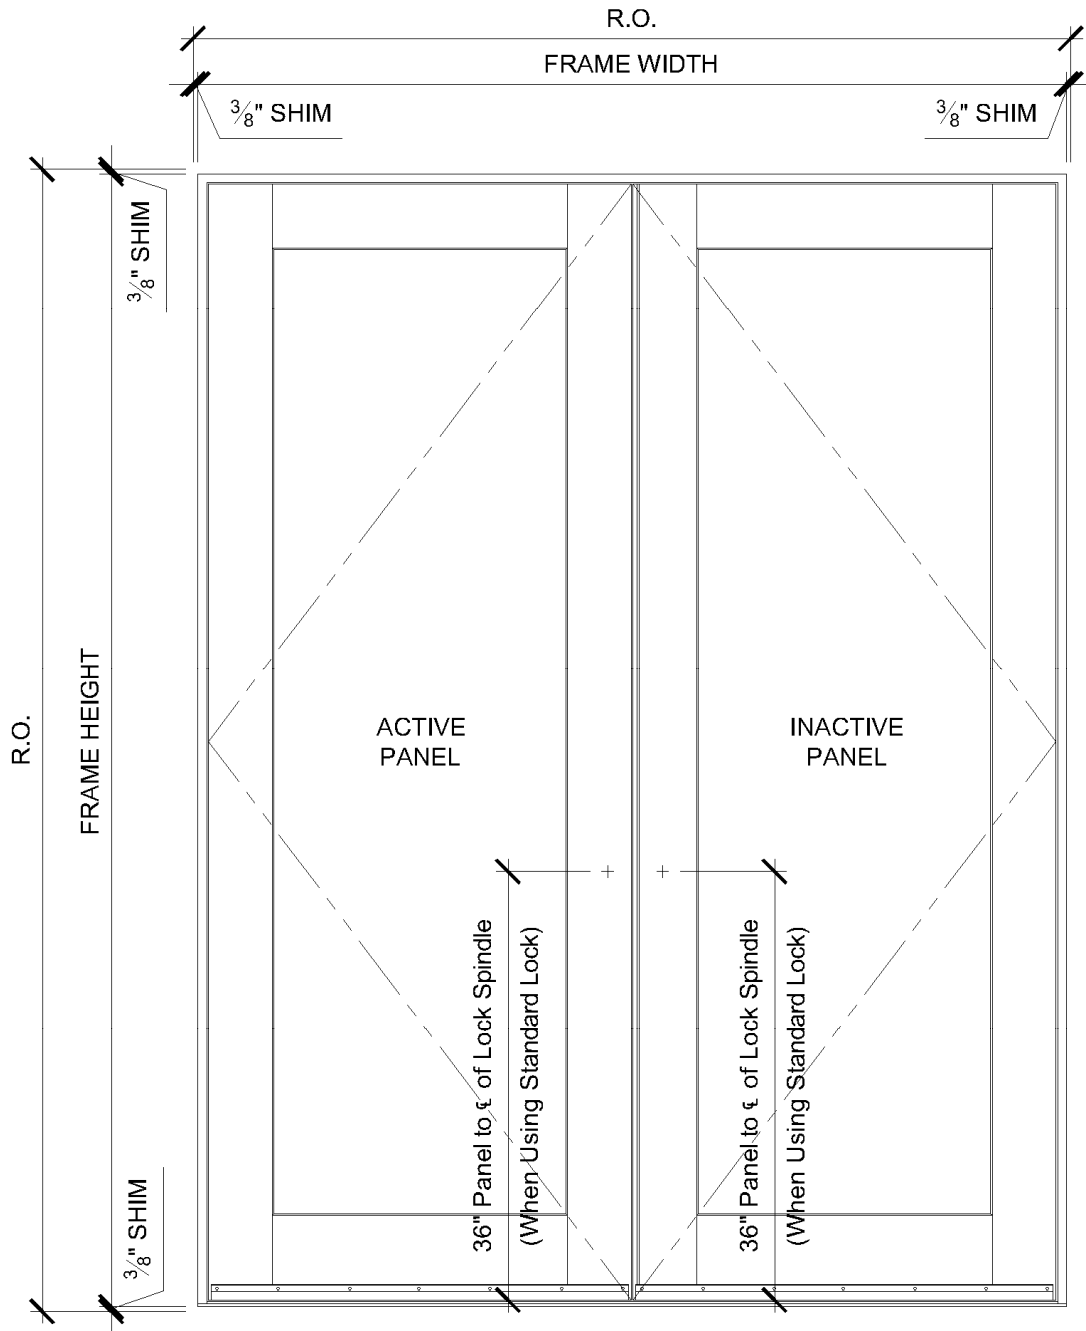

by PACIFIC ARCHITECTURAL MILLWORK

Hinged Outswing Door W5700

(rev. 02.06.18)

Hinged Outswing Door W5700

Section Contents

Product Overview	3
Introduction	3
Hardware Options	3
Glazing Options	3
Wood Species	3
Other Options.....	3
Product Parameters	3
Hardware Images	3
Single Out-Swing Door Elevation	4
Double Out-Swing Door Elevation	5
Single Out-Swing: Plan Section	6
Double Out-Swing: Plan Section	7
Out-Swing: Vertical Section	8
Out-Swing: Head Detail.....	9
Out-Swing: Sill Detail.....	10
Out-Swing: Left Jamb Detail.....	11
Out-Swing: Right Jamb Detail	12
Out-Swing: Meeting Detail.....	13

Product Parameters

Max Frame Height	120"
Max Frame Width	48"
Min Frame Height	66"
Min Frame Width	22"
Panel Thickness	2-1/4"
Standard Stile Width	5-1/2"
Standard Jamb Depth	Out-Swing: 4-9/16" In-Swing: 4-9/16"

Hinged Outswing Door W5700

(rev. 02.06.18)

Single Out-Swing Door Elevation

Hinged Outswing Door W5700

(rev. 02.06.18)

Double Out-Swing Door Elevation

Hinged Outswing Door W5700

(rev. 02.06.18)

Single Out-Swing: Plan Section

Hinged Outswing Door W5700

(rev. 02.06.18)

Double Out-Swing: Plan Section

INTERIOR

EXTERIOR

Hinged Outswing Door W5700

(rev. 02.06.18)