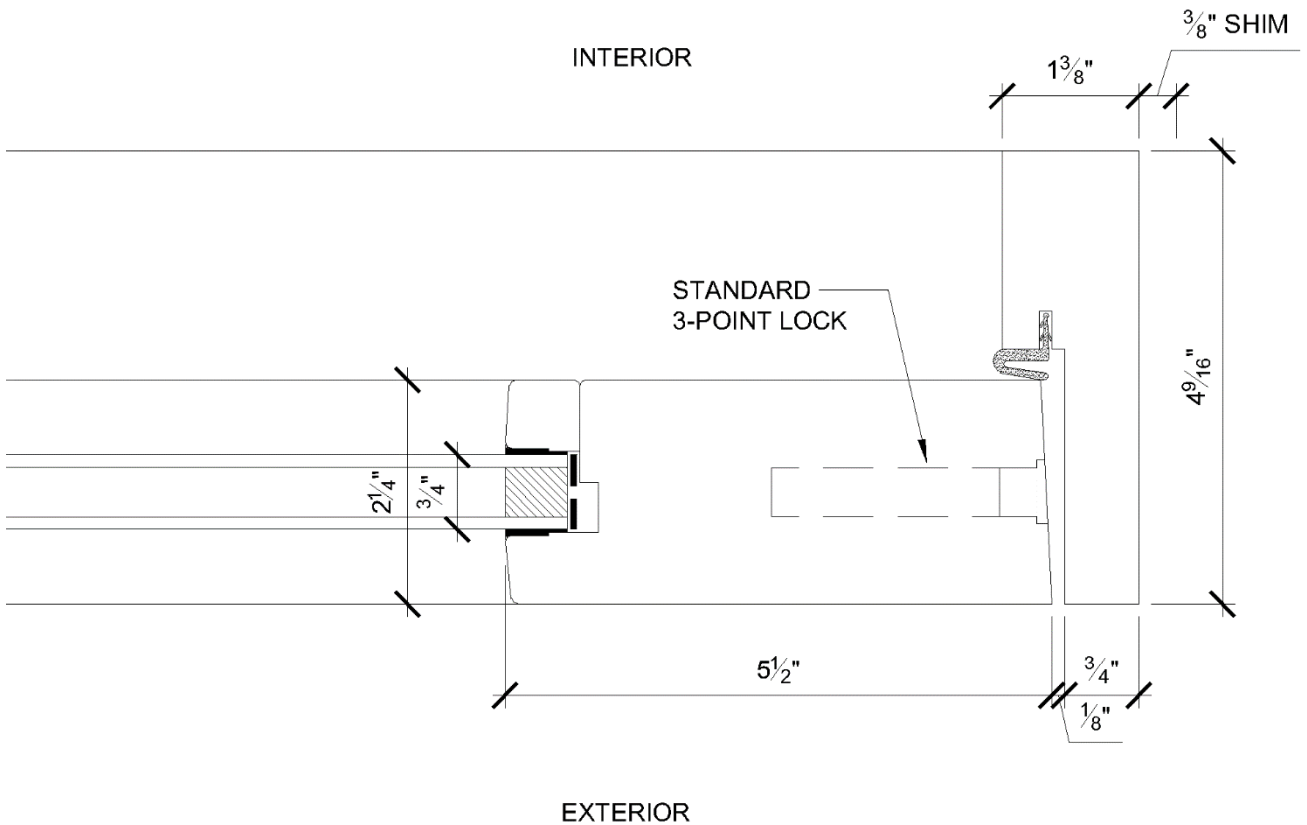

Product Parameters

Max Frame Height	120"
Max Frame Width	48"
Min Frame Height	66"
Min Frame Width	22"
Panel Thickness	2-1/4"
Standard Stile Width	5-1/2"
Standard Jamb Depth	Out-Swing: 4-9/16" In-Swing: 4-9/16"

Single Out-Swing: Plan Section

Hinged Outswing Door W5700

(rev. 02.06.18)

Double Out-Swing: Plan Section

INTERIOR

EXTERIOR

Hinged Outswing Door W5700

(rev. 02.06.18)

Out-Swing: Vertical Section

Hinged Outswing Door W5700

(rev. 02.06.18)

Out-Swing: Head Detail

Hinged Outswing Door W5700

(rev. 02.06.18)

Out-Swing: Sill Detail

Hinged Outswing Door W5700

(rev. 02.06.18)

Out-Swing: Left Jamb Detail

Out-Swing: Right Jamb Detail

Hinged Outswing Door W5700

(rev. 02.06.18)

Out-Swing: Meeting Detail

INTERIOR

EXTERIOR