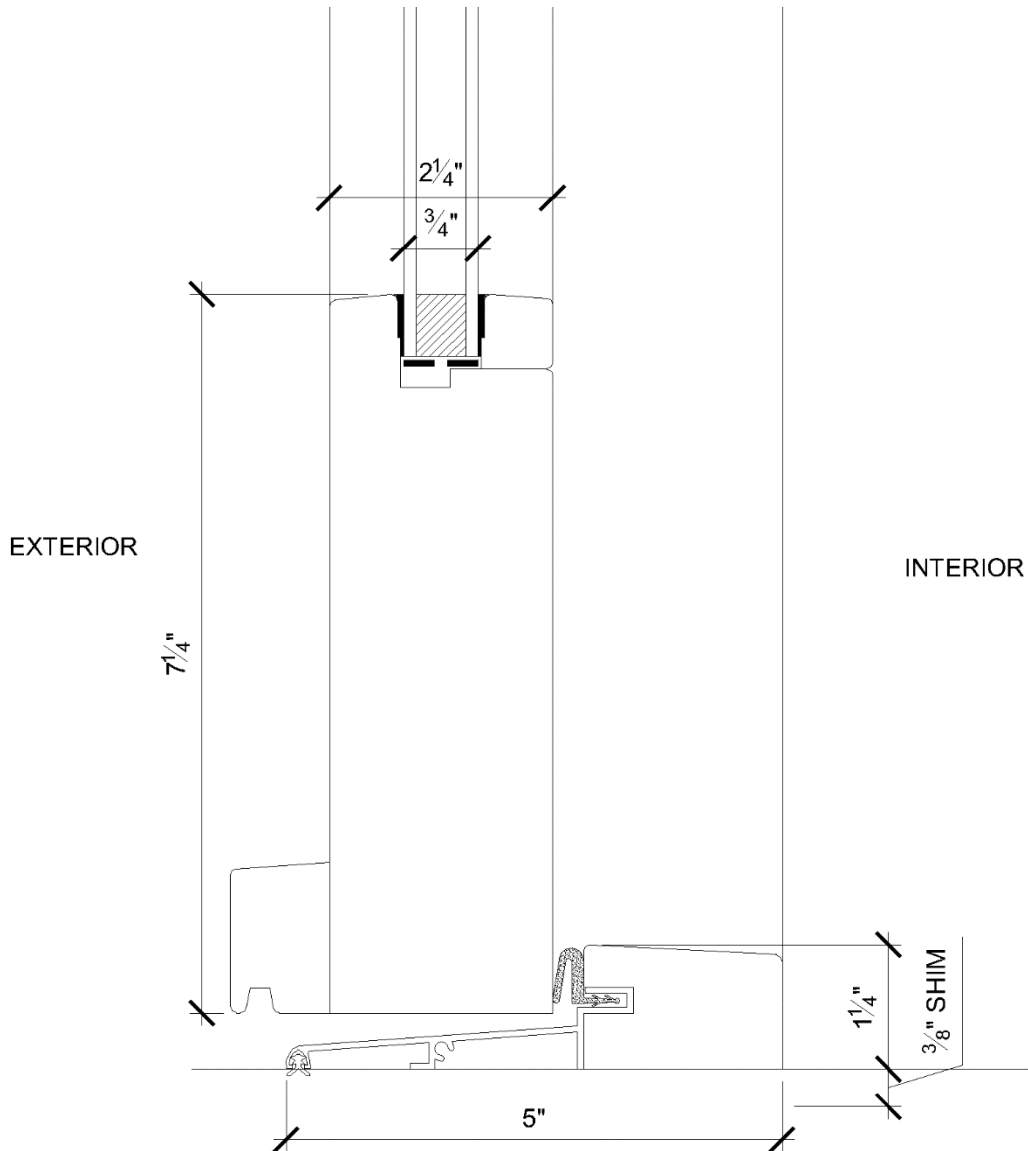

Product Parameters

Max Frame Height	120"
Max Frame Width	48"
Min Frame Height	66"
Min Frame Width	22"
Panel Thickness	2-1/4"
Standard Stile Width	5-1/2"
Standard Jamb Depth	Out-Swing: 4-9/16" In-Swing: 4-9/16"

Single Out-Swing: Plan Section

Hinged Outswing Door W5700

(rev. 02.06.18)

Double Out-Swing: Plan Section

INTERIOR

EXTERIOR

Hinged Outswing Door W5700

(rev. 02.06.18)

Out-Swing: Vertical Section

Hinged Outswing Door W5700

(rev. 02.06.18)

Out-Swing: Head Detail

Hinged Outswing Door W5700

(rev. 02.06.18)

Out-Swing: Sill Detail

Hinged Outswing Door W5700

(rev. 02.06.18)

Out-Swing: Left Jamb Detail

Out-Swing: Right Jamb Detail

Hinged Outswing Door W5700

(rev. 02.06.18)

Out-Swing: Meeting Detail

INTERIOR

EXTERIOR