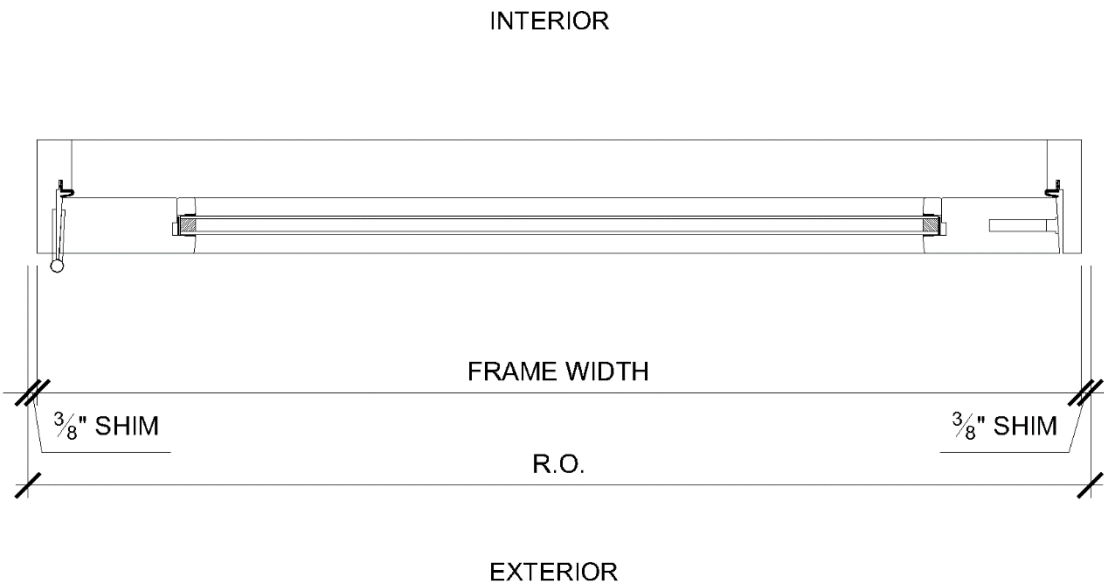

Product Parameters

Max Frame Height	120"
Max Frame Width	48"
Min Frame Height	66"
Min Frame Width	22"
Panel Thickness	2-1/4"
Standard Stile Width	5-1/2"
Standard Jamb Depth	Out-Swing: 4-9/16" In-Swing: 4-9/16"

Hinged Outswing Door W5700

(rev. 02.06.18)

Single Out-Swing Door Elevation

Hinged Outswing Door W5700

(rev. 02.06.18)

Double Out-Swing Door Elevation

Hinged Outswing Door W5700

(rev. 02.06.18)

Single Out-Swing: Plan Section

Hinged Outswing Door W5700

(rev. 02.06.18)

Double Out-Swing: Plan Section

INTERIOR

EXTERIOR

Hinged Outswing Door W5700

(rev. 02.06.18)