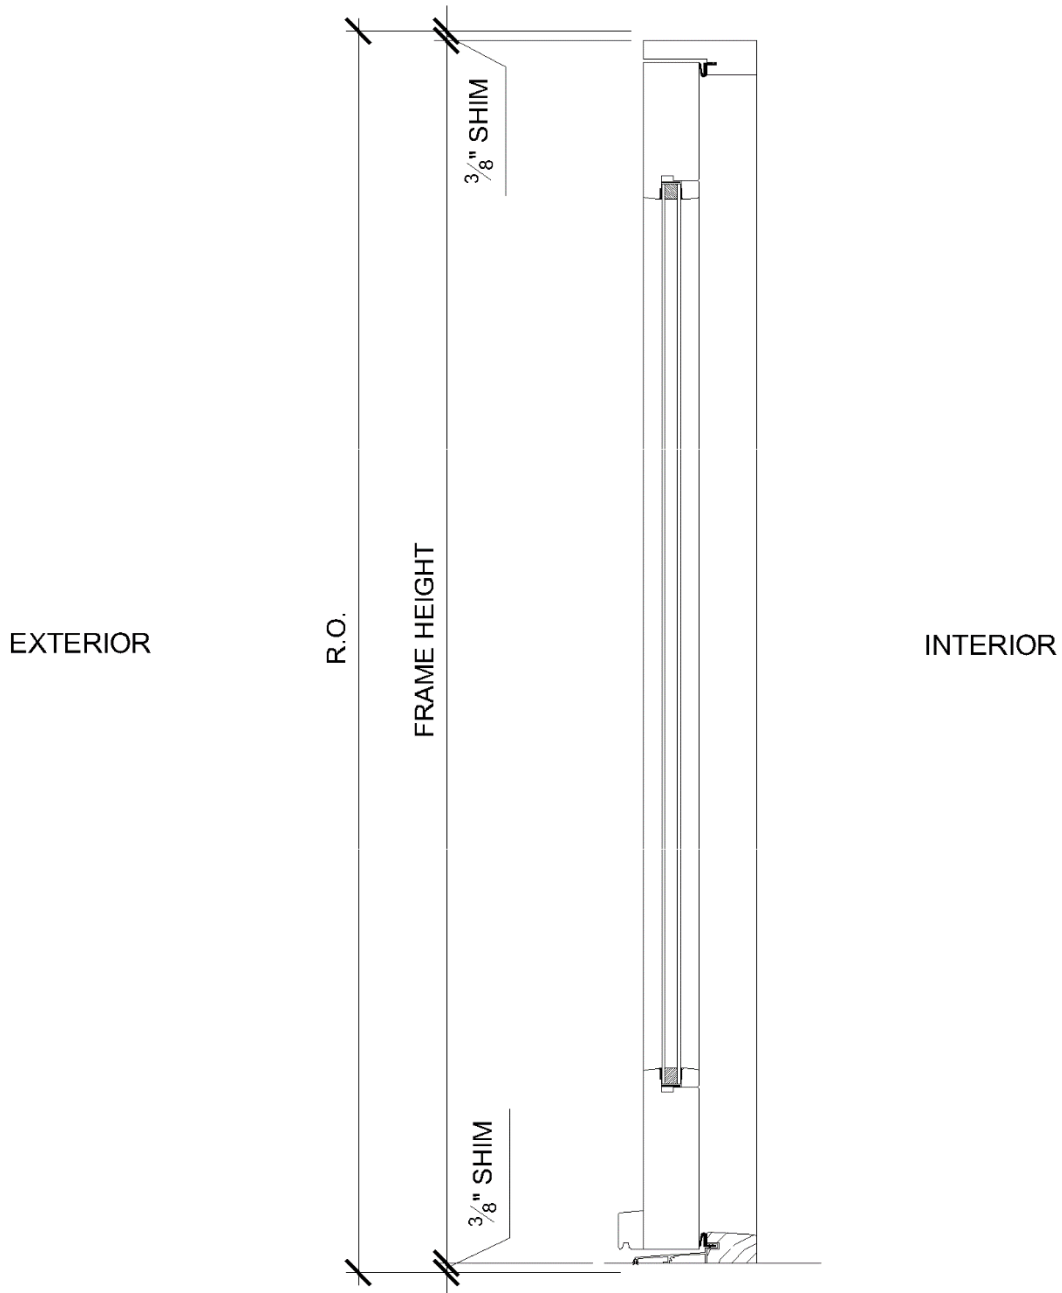

Product Parameters

Max Frame Height	120"
Max Frame Width	48"
Min Frame Height	66"
Min Frame Width	22"
Panel Thickness	2-1/4"
Standard Stile Width	5-1/2"
Standard Jamb Depth	Out-Swing: 4-9/16" In-Swing: 4-9/16"

Single Out-Swing: Plan Section

Hinged Outswing Door W5700

(rev. 02.06.18)

Double Out-Swing: Plan Section

INTERIOR

EXTERIOR

Hinged Outswing Door W5700

(rev. 02.06.18)

Out-Swing: Vertical Section

Hinged Outswing Door W5700

(rev. 02.06.18)

Out-Swing: Head Detail

Hinged Outswing Door W5700

(rev. 02.06.18)

Out-Swing: Sill Detail

Hinged Outswing Door W5700

(rev. 02.06.18)

Out-Swing: Left Jamb Detail

Out-Swing: Right Jamb Detail

Hinged Outswing Door W5700

(rev. 02.06.18)

Out-Swing: Meeting Detail

INTERIOR

EXTERIOR