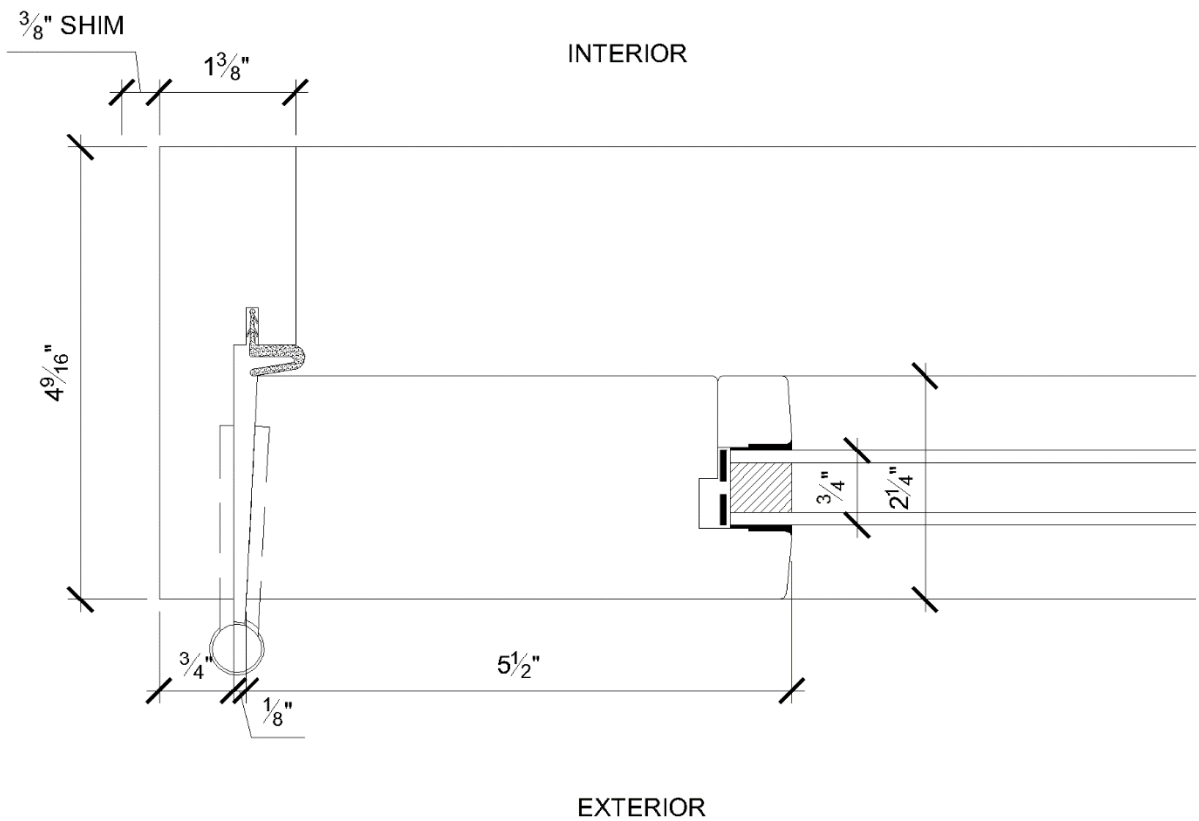

Product Parameters

Max Frame Height	120"
Max Frame Width	48"
Min Frame Height	66"
Min Frame Width	22"
Panel Thickness	2-1/4"
Standard Stile Width	5-1/2"
Standard Jamb Depth	Out-Swing: 4-9/16" In-Swing: 4-9/16"

Single Out-Swing: Plan Section

Hinged Outswing Door W5700

(rev. 02.06.18)

Double Out-Swing: Plan Section

INTERIOR

EXTERIOR

Hinged Outswing Door W5700

(rev. 02.06.18)

Out-Swing: Vertical Section

Hinged Outswing Door W5700

(rev. 02.06.18)

Out-Swing: Head Detail

Hinged Outswing Door W5700

(rev. 02.06.18)

Out-Swing: Sill Detail

Hinged Outswing Door W5700

(rev. 02.06.18)

Out-Swing: Left Jamb Detail

Out-Swing: Right Jamb Detail

Hinged Outswing Door W5700

(rev. 02.06.18)

Out-Swing: Meeting Detail

INTERIOR

EXTERIOR