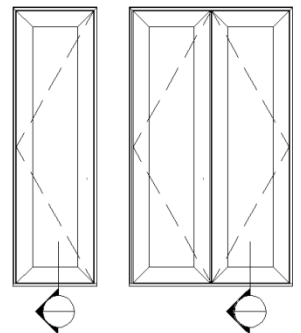

Product Parameters

Max Frame Height	120"
Max Frame Width	48"
Min Frame Height	66"
Min Frame Width	22"
Panel Thickness	2-1/4"
Standard Stile Width	5-1/2"
Standard Jamb Depth	Out-Swing: 4-9/16" In-Swing: 4-9/16"

Single Out-Swing: Plan Section

Hinged Outswing Door W5700

(rev. 02.06.18)

Double Out-Swing: Plan Section

INTERIOR

EXTERIOR

Hinged Outswing Door W5700

(rev. 02.06.18)

Out-Swing: Vertical Section

Hinged Outswing Door W5700

(rev. 02.06.18)

Out-Swing: Head Detail

Hinged Outswing Door W5700

(rev. 02.06.18)

Out-Swing: Sill Detail

Hinged Outswing Door W5700

(rev. 02.06.18)

Out-Swing: Left Jamb Detail

Out-Swing: Right Jamb Detail

Hinged Outswing Door W5700

(rev. 02.06.18)

Out-Swing: Meeting Detail

INTERIOR

EXTERIOR