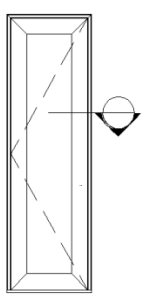

Product Parameters

Max Frame Height	120"
Max Frame Width	48"
Min Frame Height	66"
Min Frame Width	22"
Panel Thickness	2-1/4"
Standard Stile Width	5-1/2"
Standard Jamb Depth	Out-Swing: 4-9/16" In-Swing: 4-9/16"

Single Out-Swing: Plan Section

Hinged Outswing Door W5700

(rev. 02.06.18)

Double Out-Swing: Plan Section

INTERIOR

EXTERIOR

Hinged Outswing Door W5700

(rev. 02.06.18)

Out-Swing: Vertical Section

Hinged Outswing Door W5700

(rev. 02.06.18)

Out-Swing: Head Detail

Hinged Outswing Door W5700

(rev. 02.06.18)

Out-Swing: Sill Detail

Hinged Outswing Door W5700

(rev. 02.06.18)

Out-Swing: Left Jamb Detail

Out-Swing: Right Jamb Detail

Hinged Outswing Door W5700

(rev. 02.06.18)

Out-Swing: Meeting Detail

INTERIOR

EXTERIOR