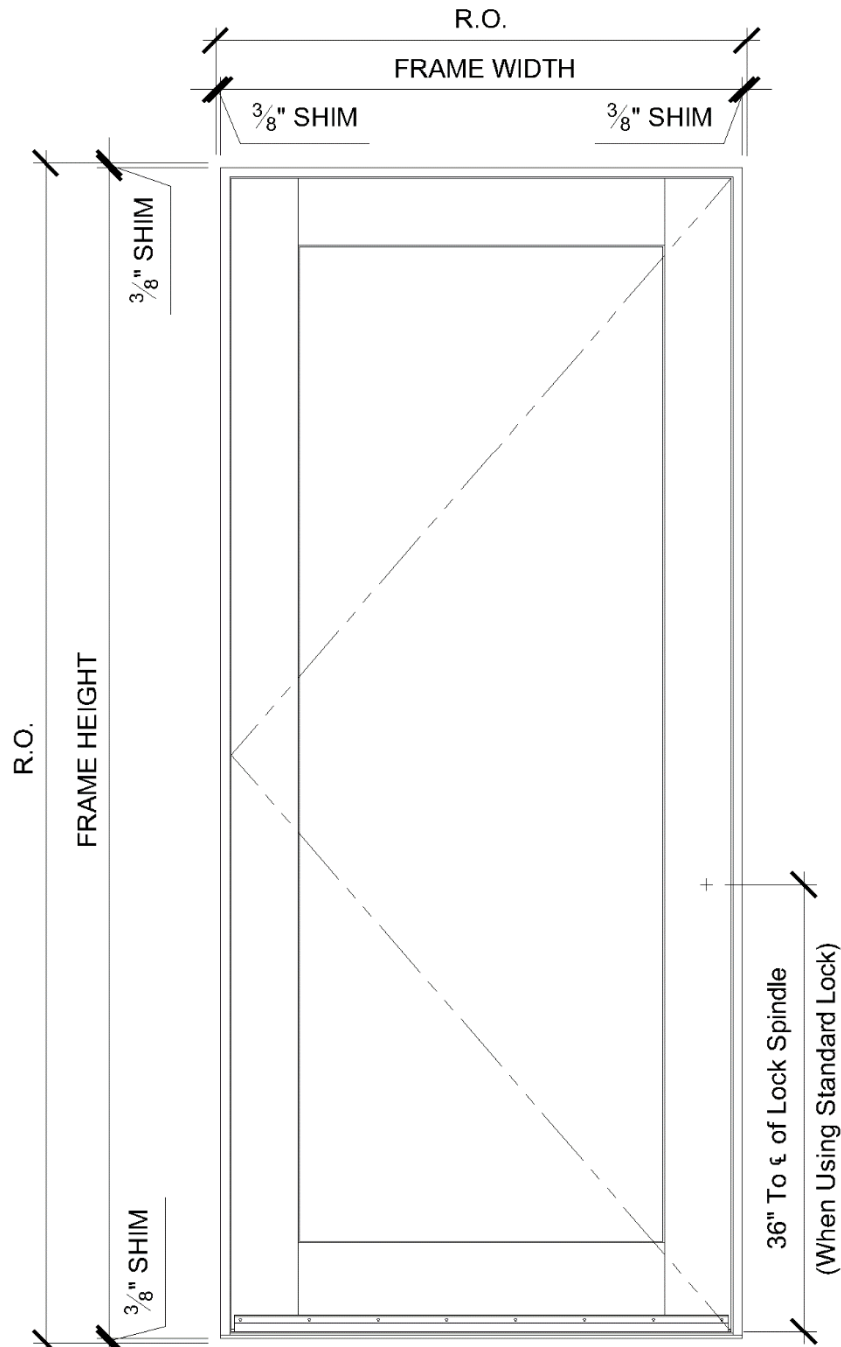

Hinged Outswing Door W5700

(rev. 02.06.18)

Single Out-Swing Door Elevation