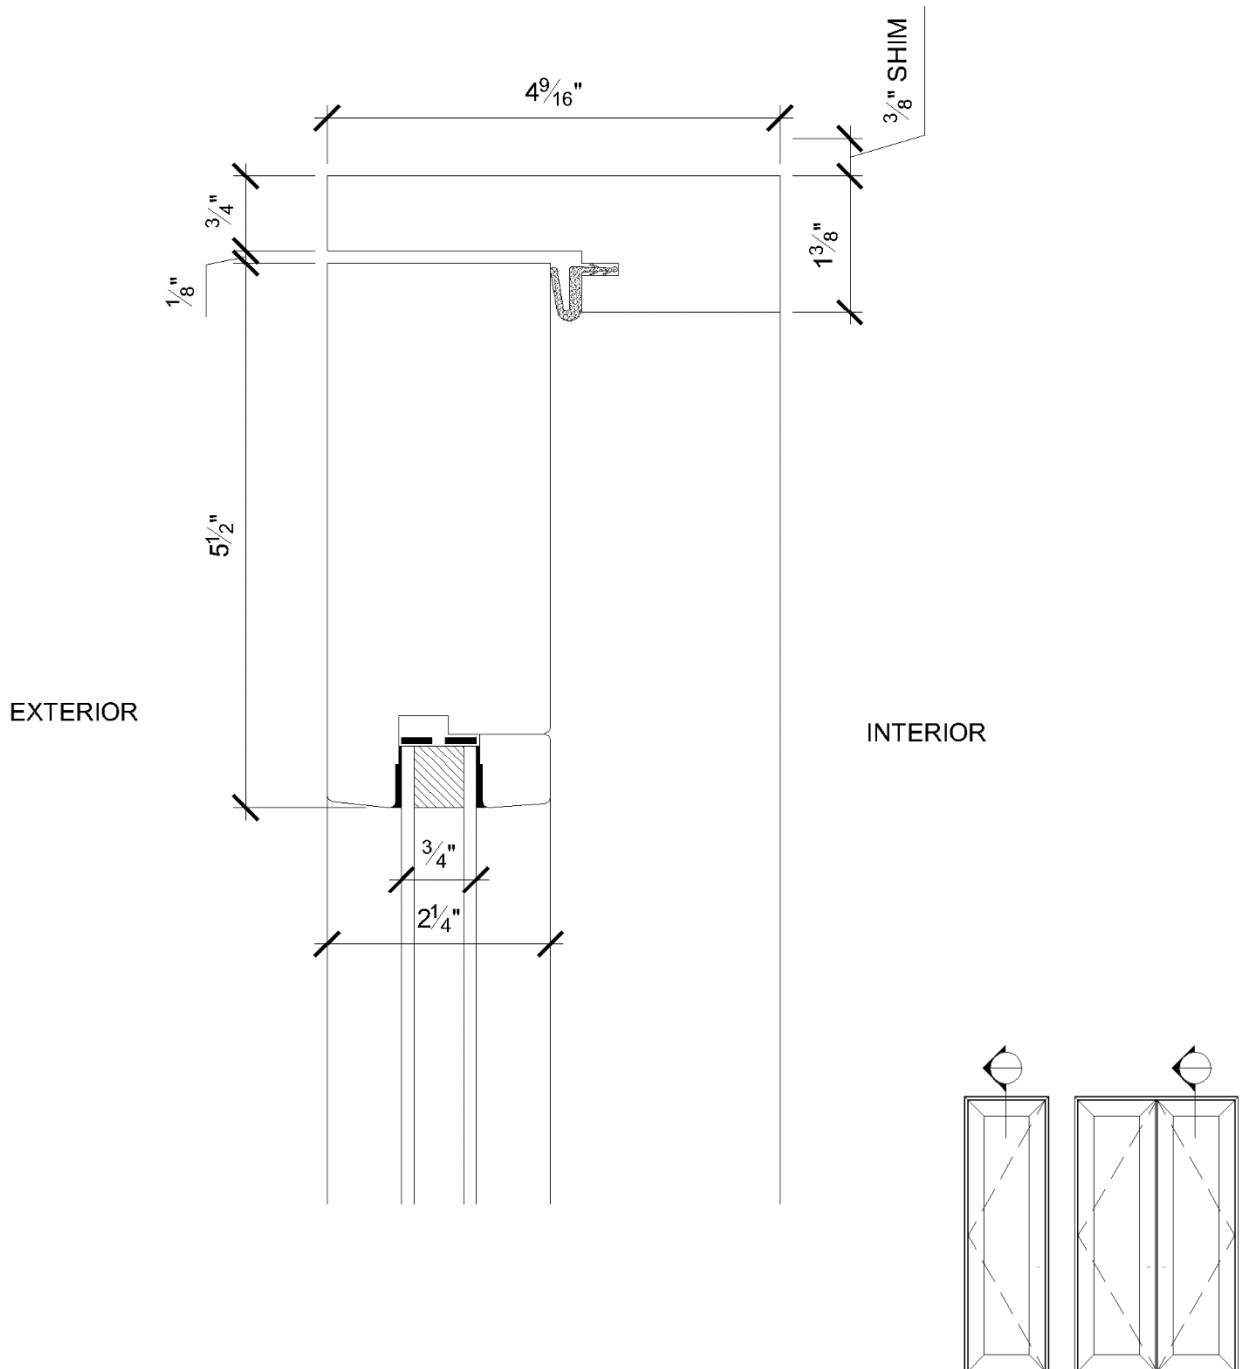

Product Parameters

Max Frame Height	120"
Max Frame Width	48"
Min Frame Height	66"
Min Frame Width	22"
Panel Thickness	2-1/4"
Standard Stile Width	5-1/2"
Standard Jamb Depth	Out-Swing: 4-9/16" In-Swing: 4-9/16"

Single Out-Swing: Plan Section

Hinged Outswing Door W5700

(rev. 02.06.18)

Double Out-Swing: Plan Section

INTERIOR

EXTERIOR

Hinged Outswing Door W5700

(rev. 02.06.18)

Out-Swing: Vertical Section

Hinged Outswing Door W5700

(rev. 02.06.18)

Out-Swing: Head Detail

Hinged Outswing Door W5700

(rev. 02.06.18)

Out-Swing: Sill Detail

Hinged Outswing Door W5700

(rev. 02.06.18)

Out-Swing: Left Jamb Detail

Out-Swing: Right Jamb Detail

Hinged Outswing Door W5700

(rev. 02.06.18)

Out-Swing: Meeting Detail

INTERIOR

EXTERIOR