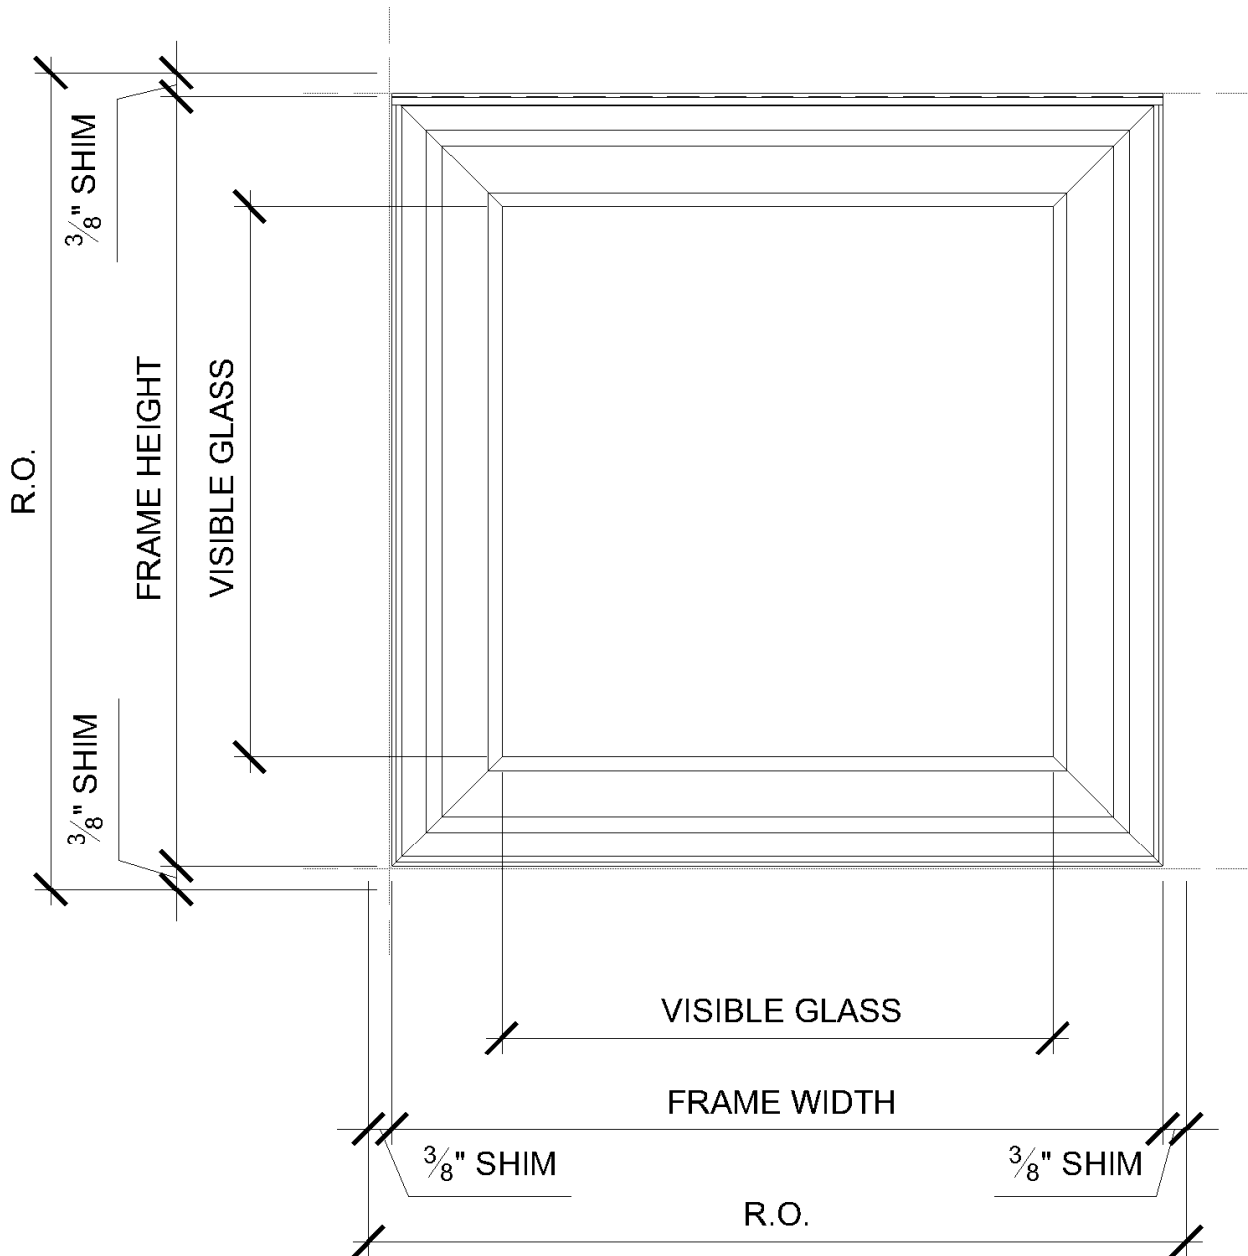

Exterior Elevation