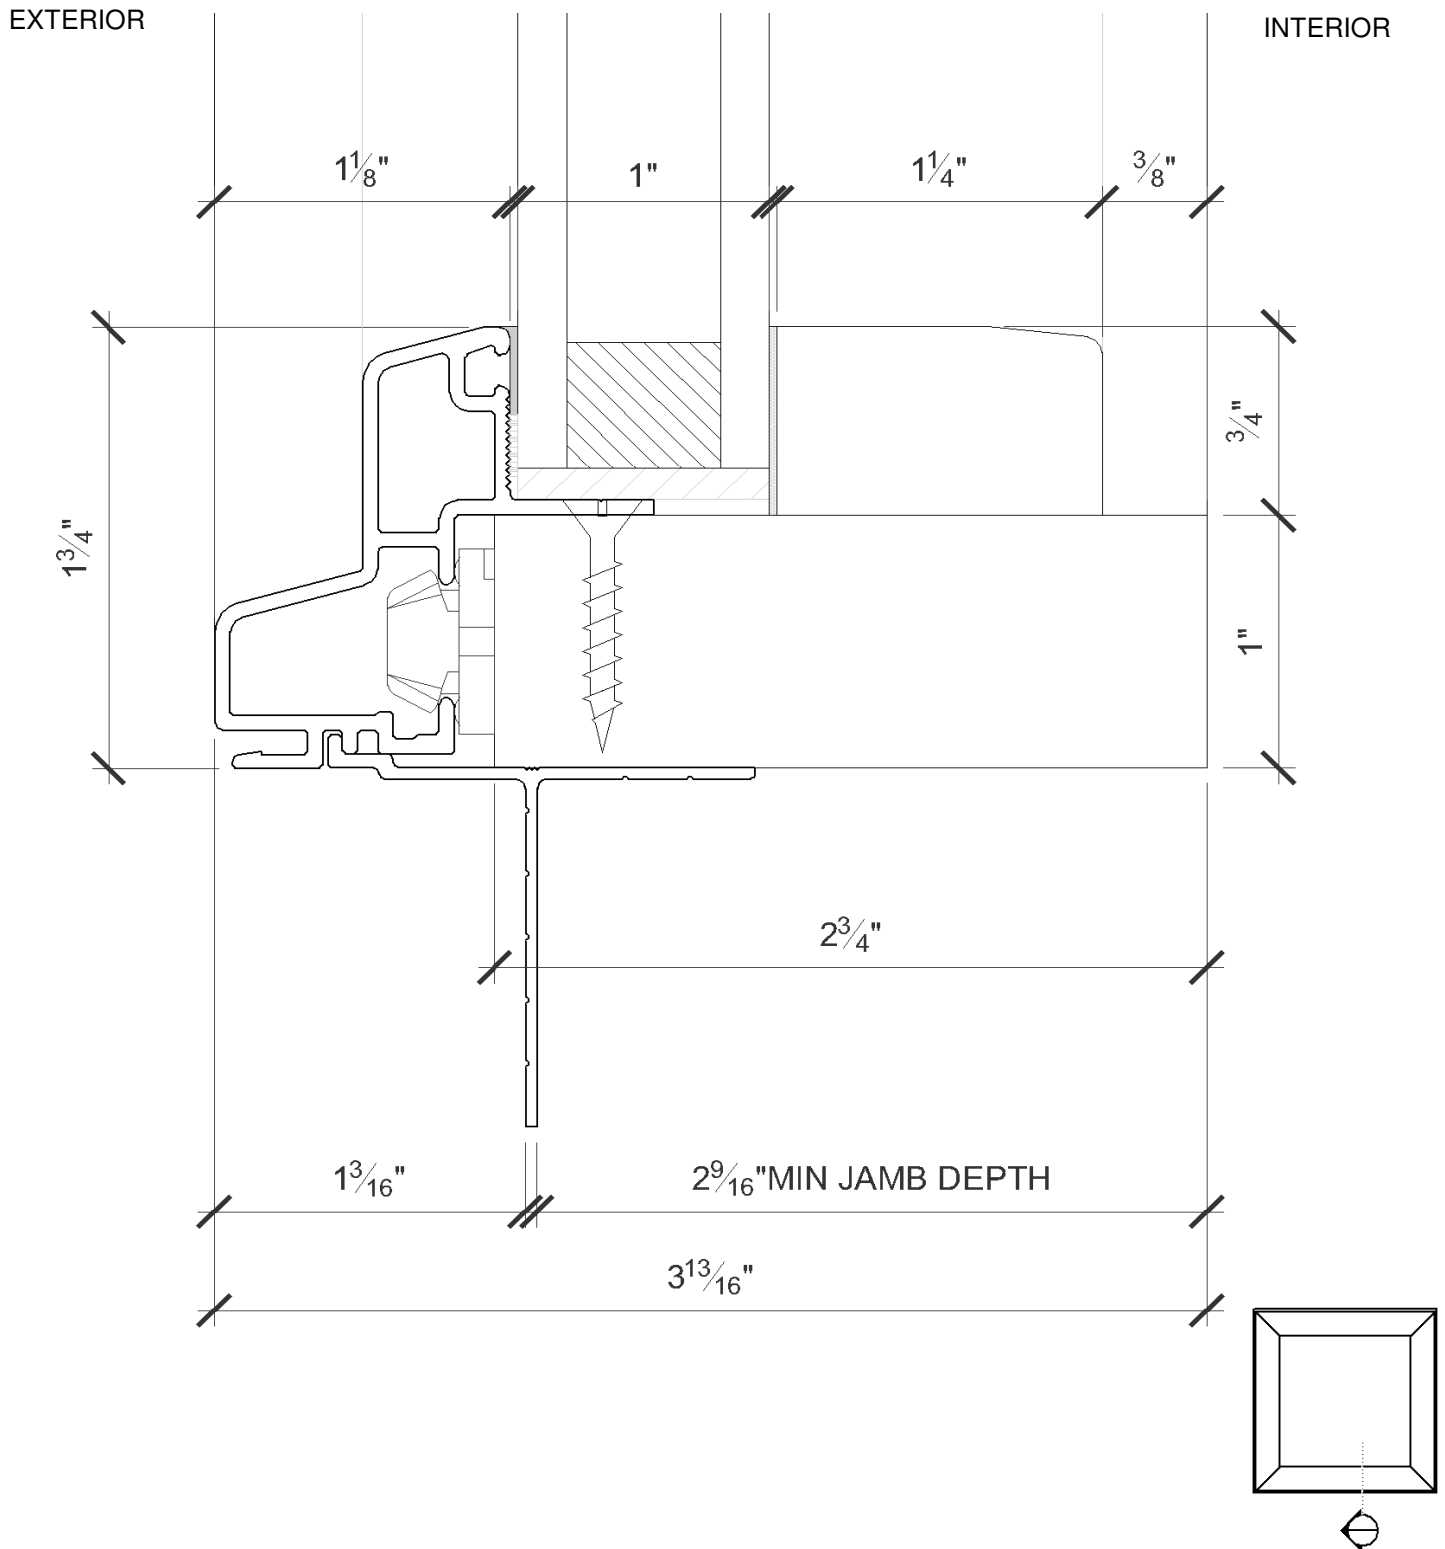

Direct Set Window WA4400

(rev. 02.06.18)

Sill Detail