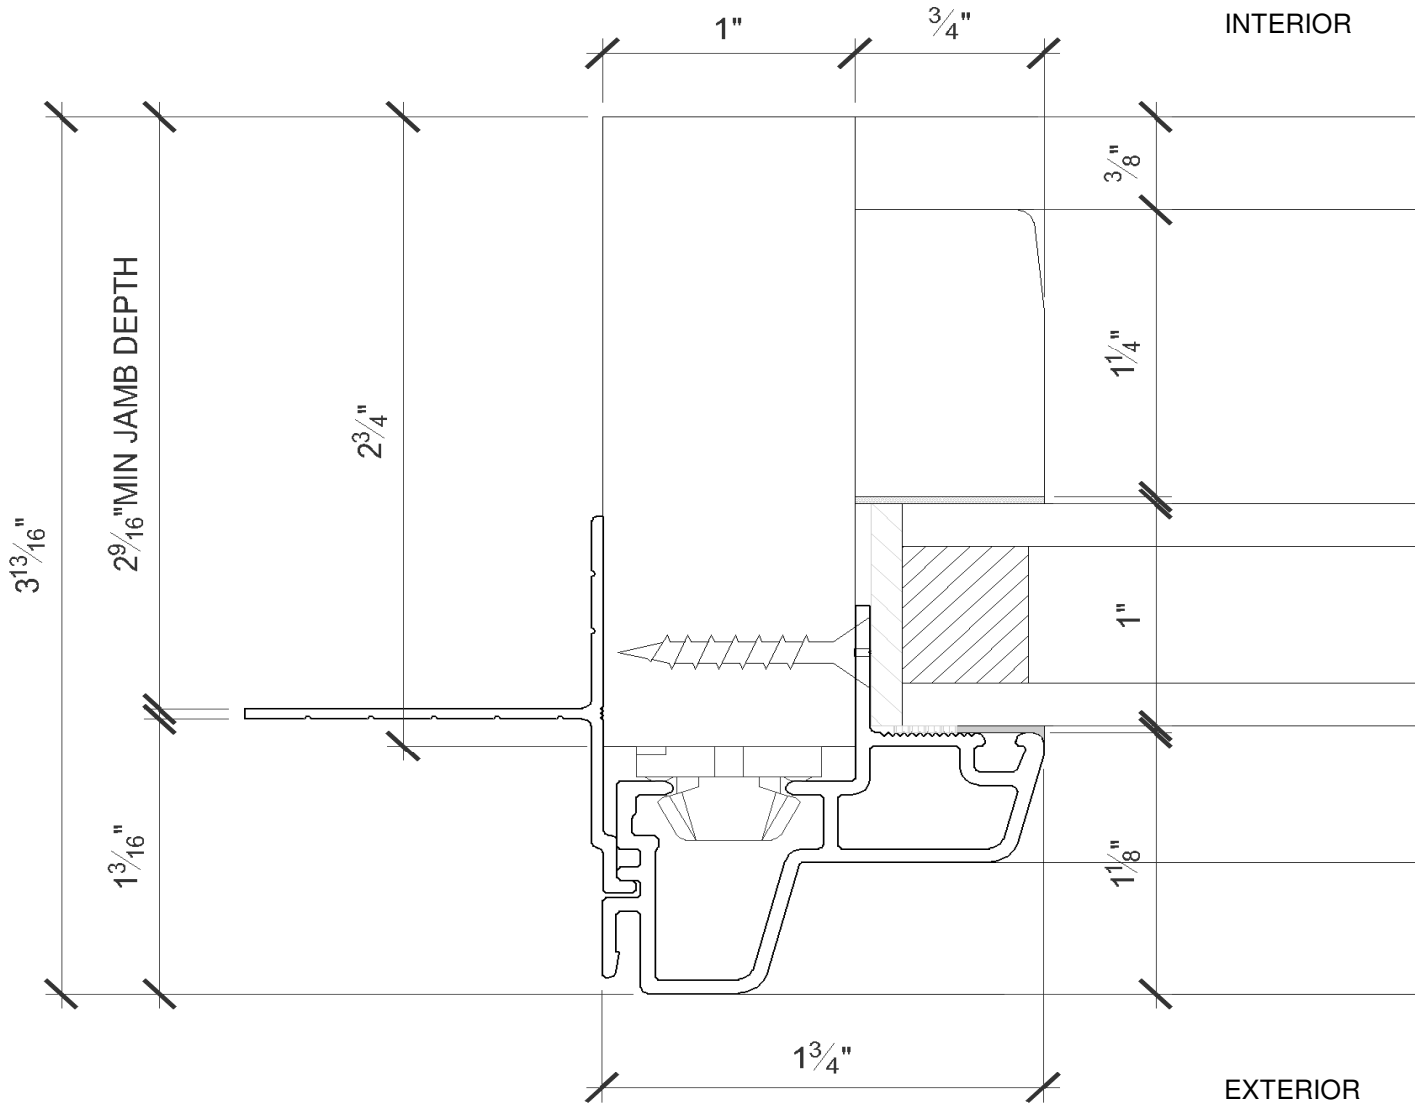

Left/Right Jamb Detail