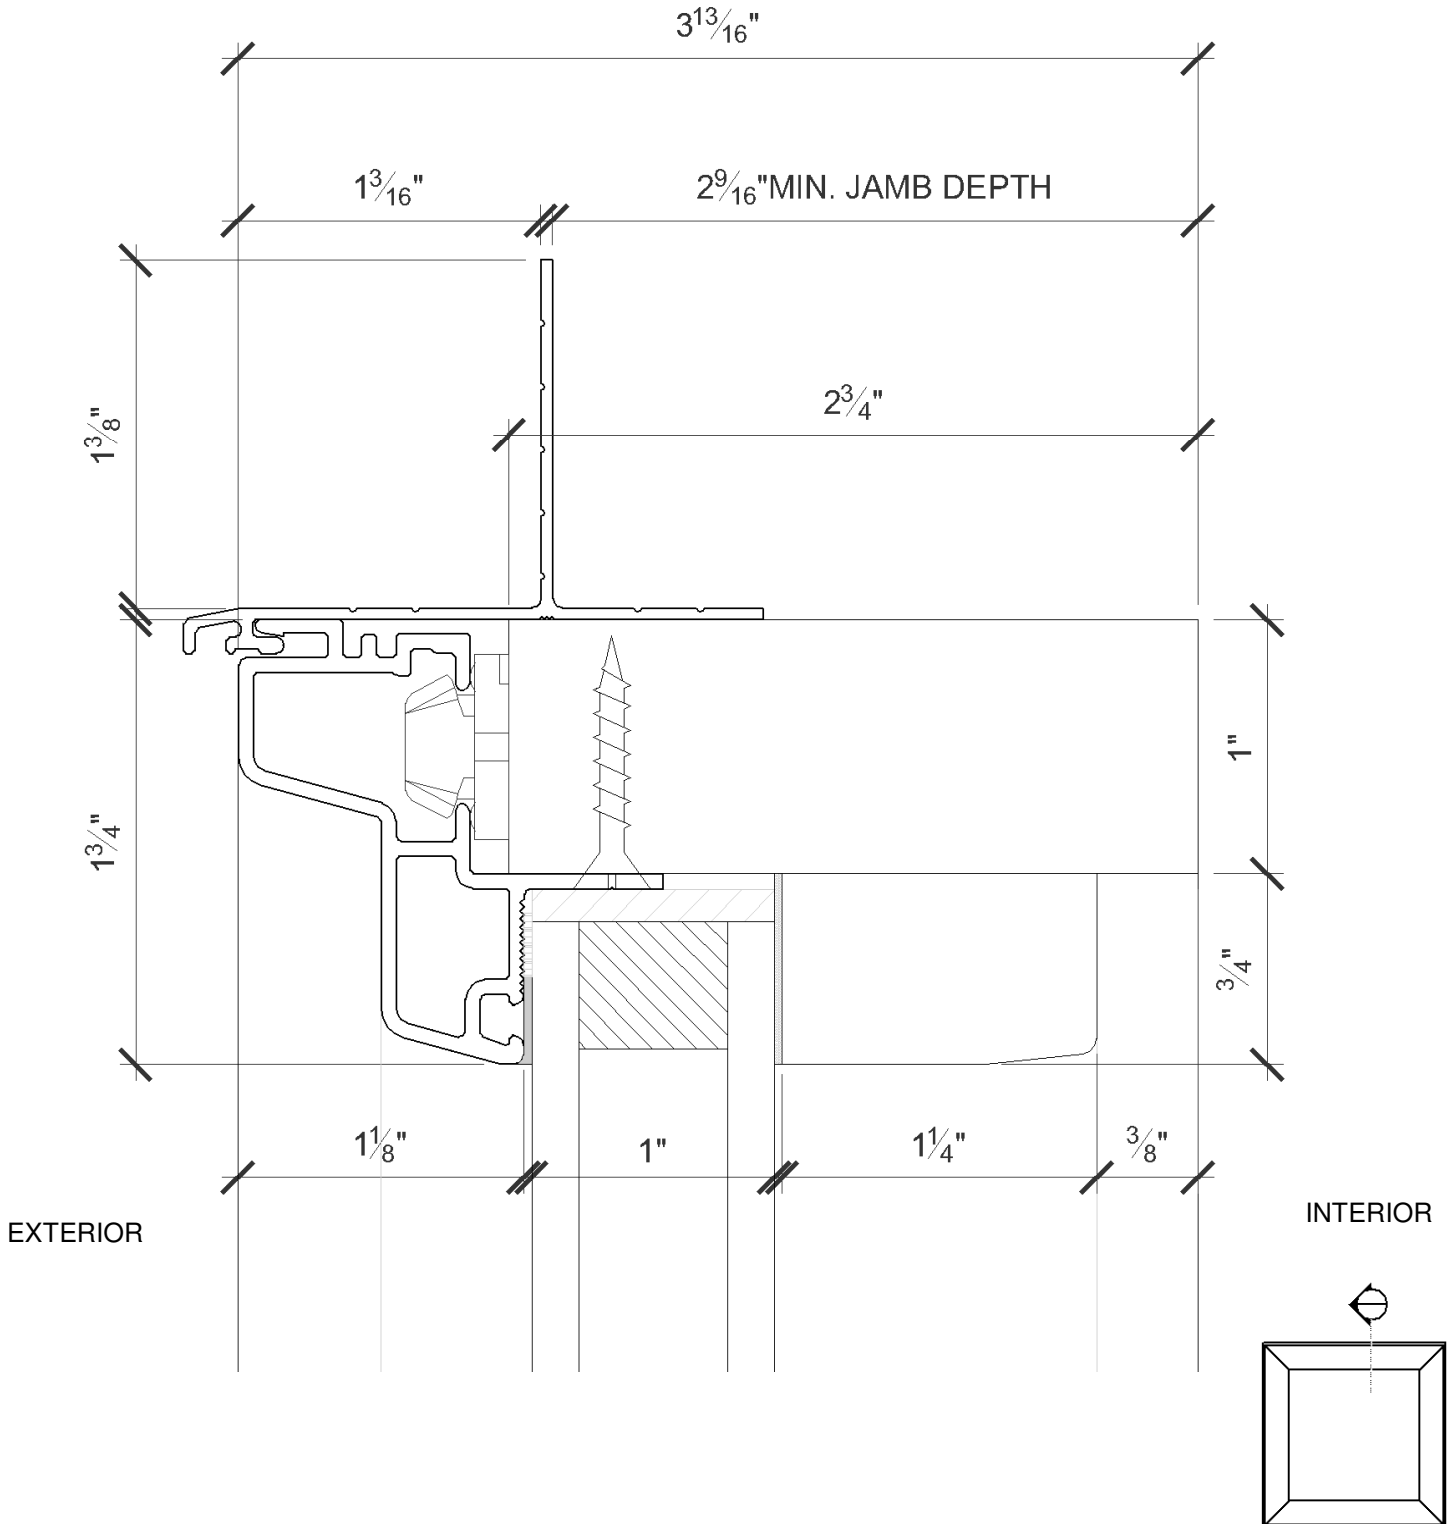

Head Detail