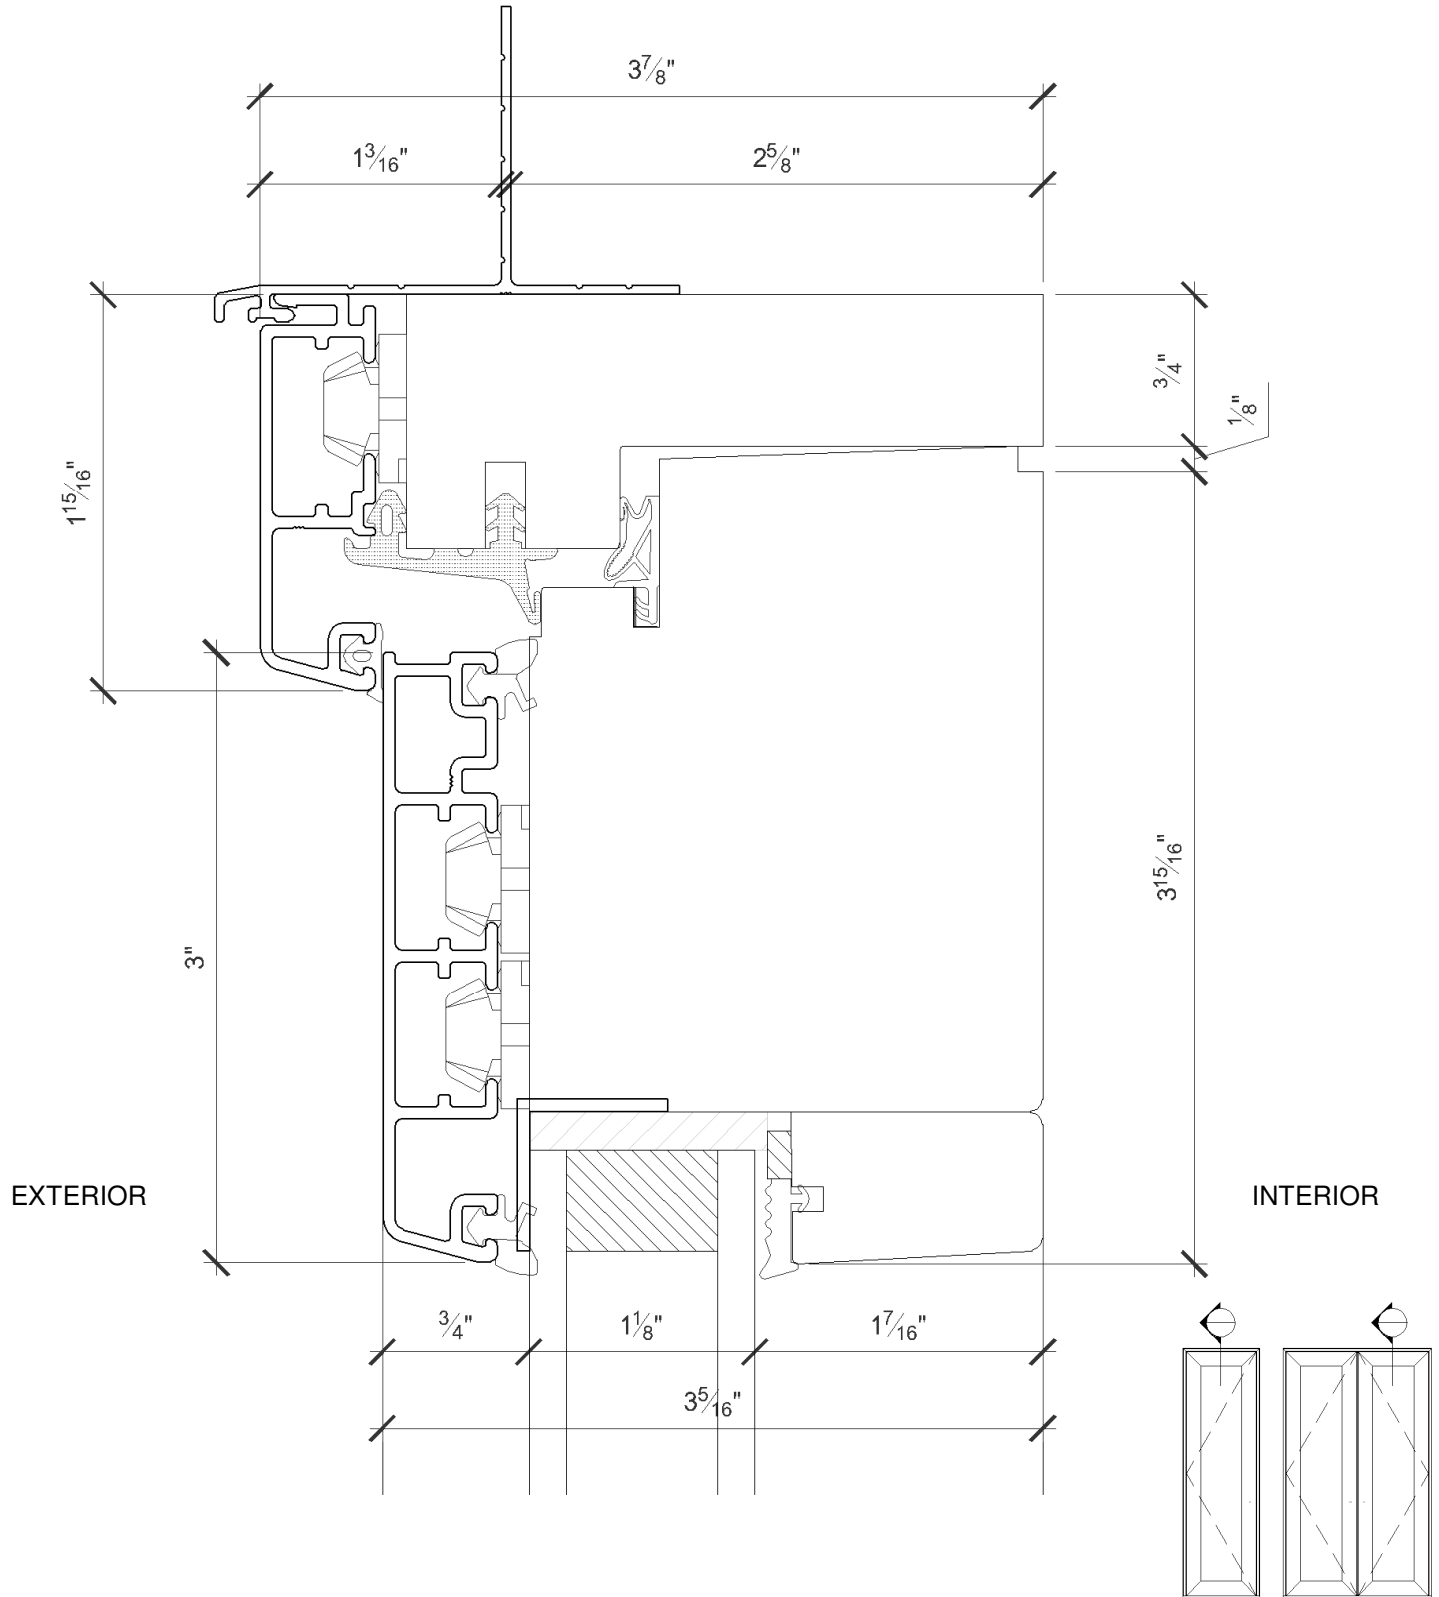

Product Parameters

Max Frame Height	120”
Max Frame Width	43 3/4”
Min Frame Height	66”
Min Frame Width	20”
Panel Thickness	3-5/16”
Stile/Rail Width	3-15/16” (In-Swing)
Min Jamb Depth	In-Swing: 2-5/8” (behind nail fin)

(rev. 02.06.18)

Euro Inswing: Head Detail

Slimline Euro Inswing Door WA8400

(rev. 02.06.18)

Euro Inswing: Sill Detail

Slimline Euro Inswing Door WA8400

(rev. 02.06.18)

Euro Inswing: Jamb Detail (Strike Side)

Euro Inswing: Jamb Detail (Hinge Side)

Euro Inswing: Meeting Detail

INTERIOR

EXTERIOR

Fixed Euro Inswing: Head Detail

Fixed Euro Inswing: Sill Detail

Fixed Euro Inswing: Typical Jamb Detail

Contemporary SDL Detail