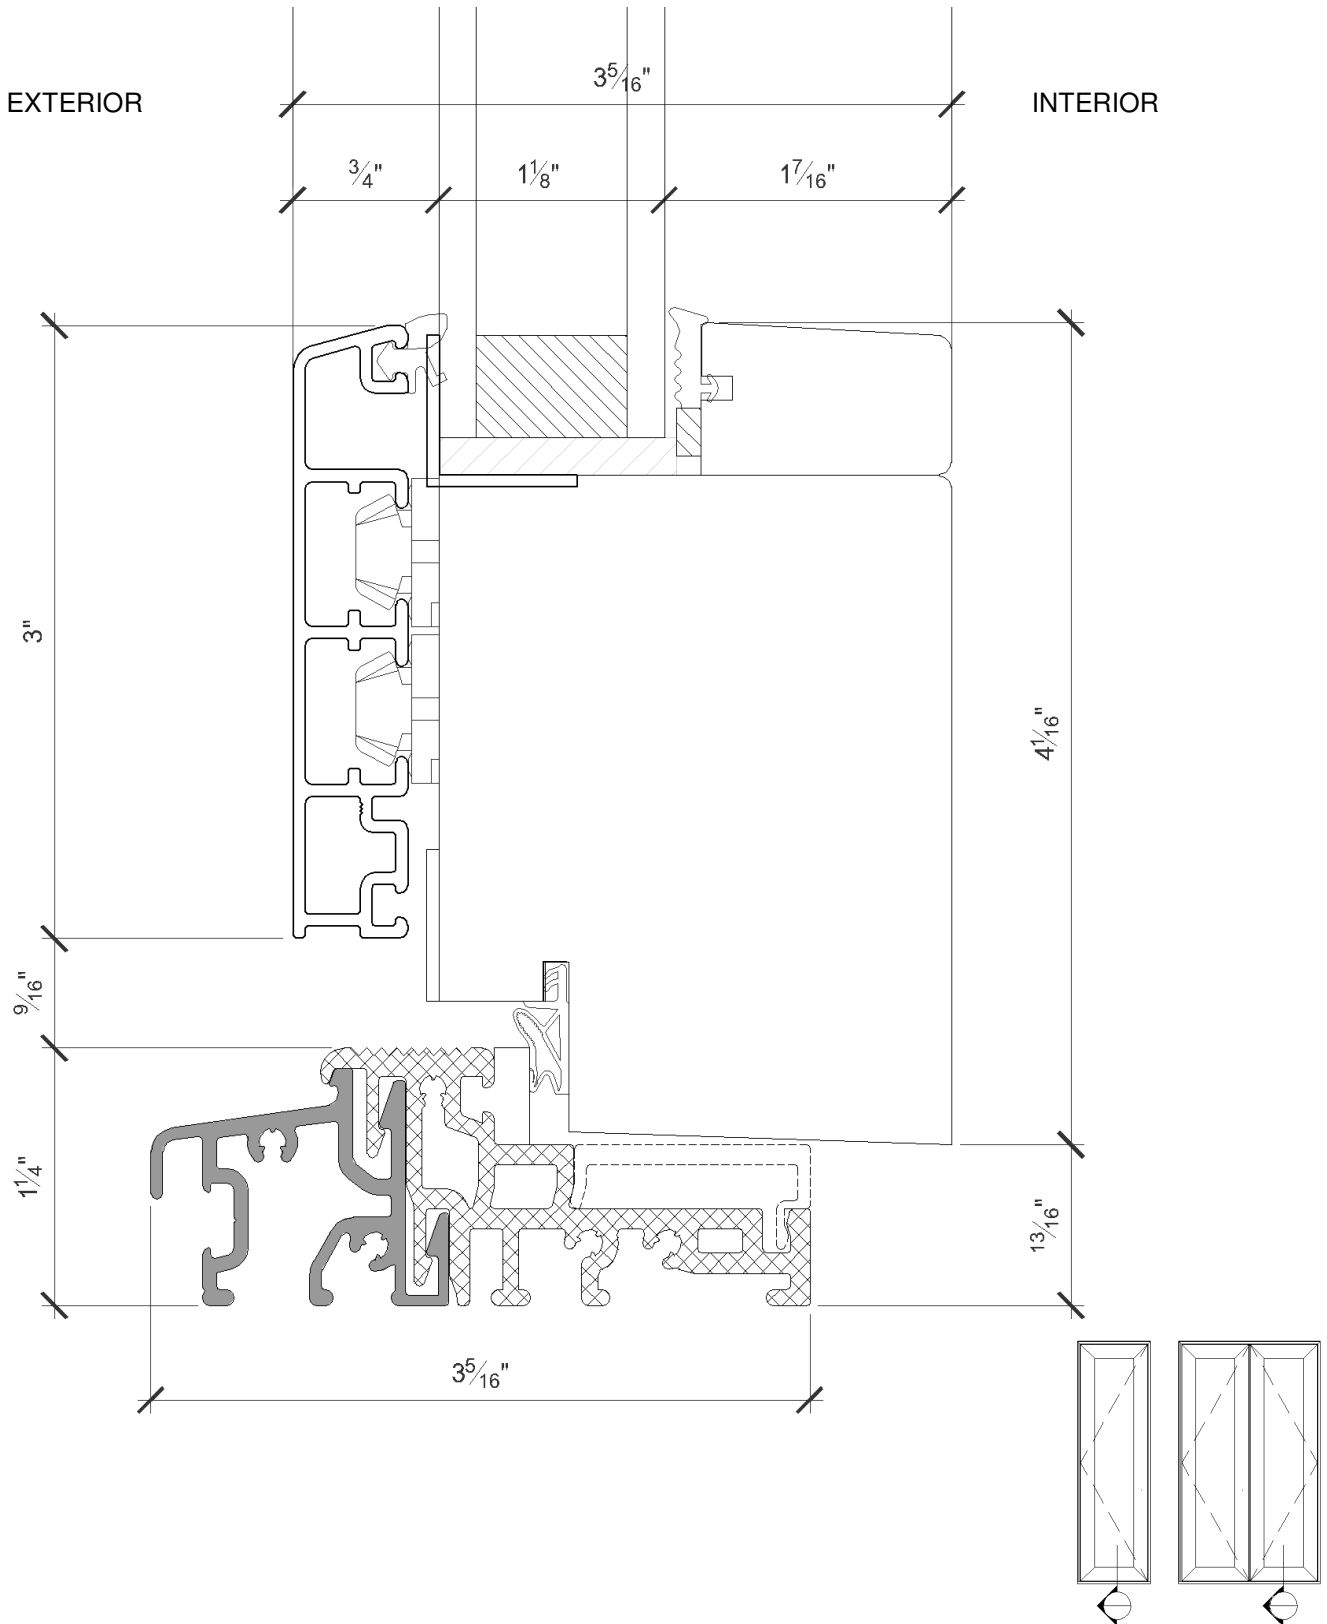

Product Parameters

Max Frame Height	120”
Max Frame Width	43 3/4”
Min Frame Height	66”
Min Frame Width	20”
Panel Thickness	3-5/16”
Stile/Rail Width	3-15/16” (In-Swing)
Min Jamb Depth	In-Swing: 2-5/8” (behind nail fin)

Euro Inswing: Jamb Detail (Hinge Side)

Euro Inswing: Meeting Detail

INTERIOR

EXTERIOR

Fixed Euro Inswing: Head Detail

Fixed Euro Inswing: Sill Detail

Fixed Euro Inswing: Typical Jamb Detail

Contemporary SDL Detail