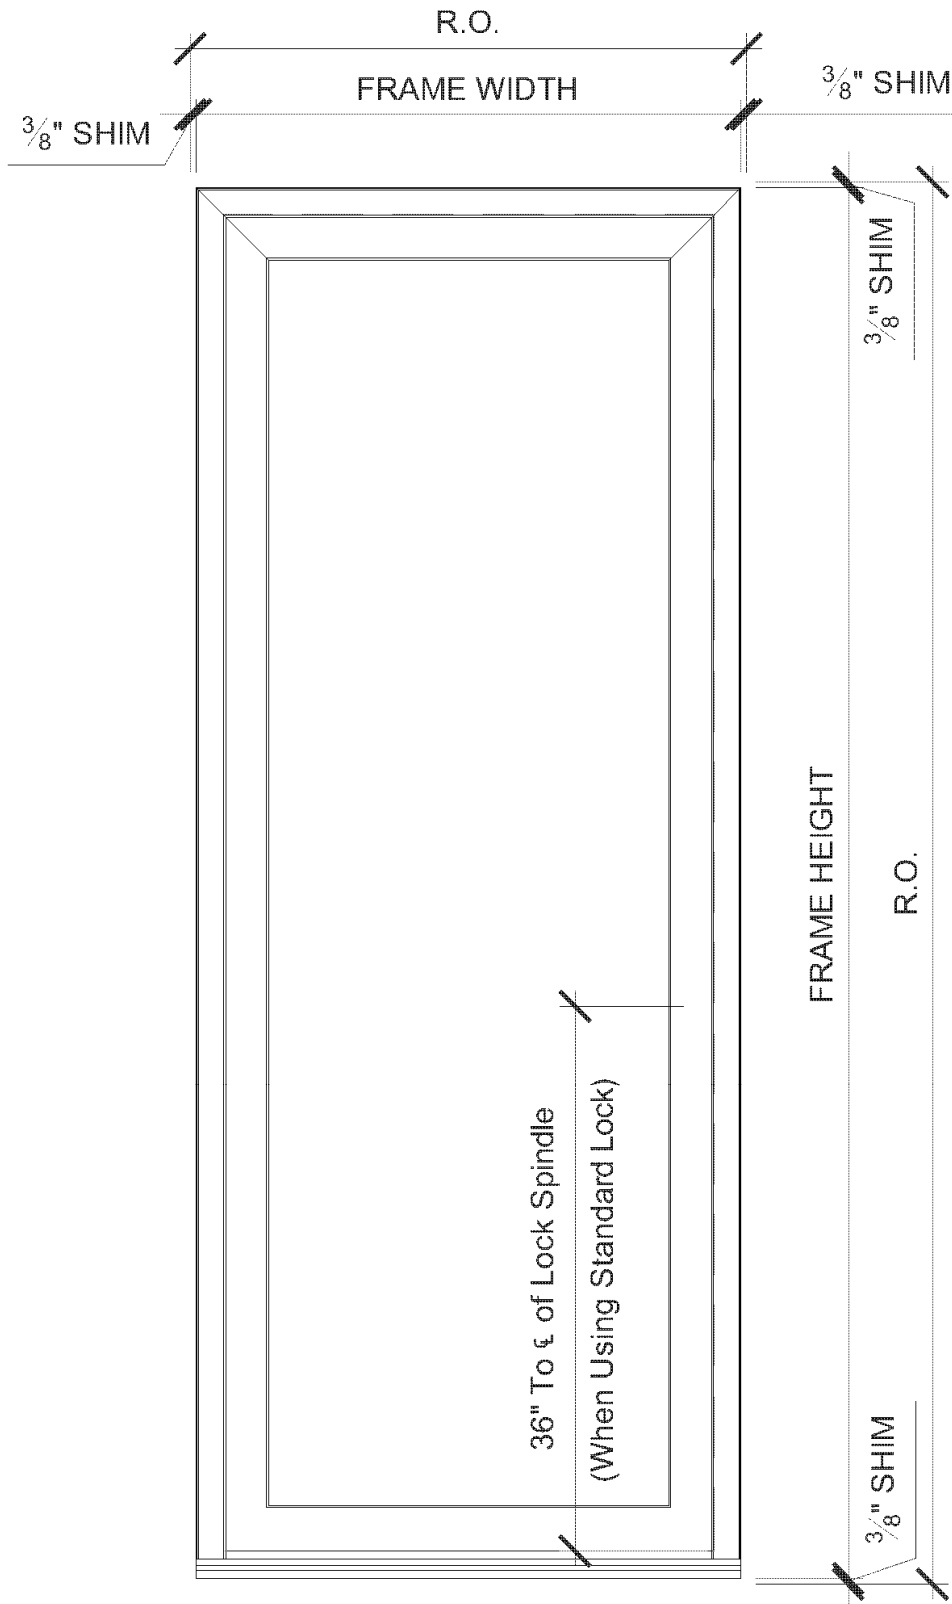

Slimline Euro Inswing Door WA8400

(rev. 02.06.18)

Single Hinged Inswing: Exterior Elevation