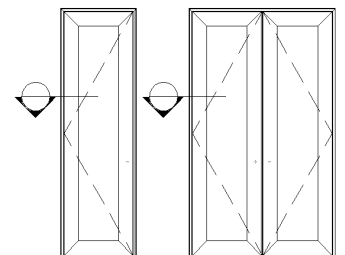

Product Parameters

Max Frame Height	120”
Max Frame Width	43 3/4”
Min Frame Height	66”
Min Frame Width	20”
Panel Thickness	3-5/16”
Stile/Rail Width	3-15/16” (In-Swing)
Min Jamb Depth	In-Swing: 2-5/8” (behind nail fin)

(rev. 02.06.18)

Euro Inswing: Head Detail

Slimline Euro Inswing Door WA8400

(rev. 02.06.18)

Euro Inswing: Sill Detail

Slimline Euro Inswing Door WA8400

(rev. 02.06.18)

Euro Inswing: Jamb Detail (Strike Side)

Euro Inswing: Jamb Detail (Hinge Side)

Euro Inswing: Meeting Detail

INTERIOR

EXTERIOR

Fixed Euro Inswing: Head Detail

Fixed Euro Inswing: Sill Detail

Fixed Euro Inswing: Typical Jamb Detail

Contemporary SDL Detail