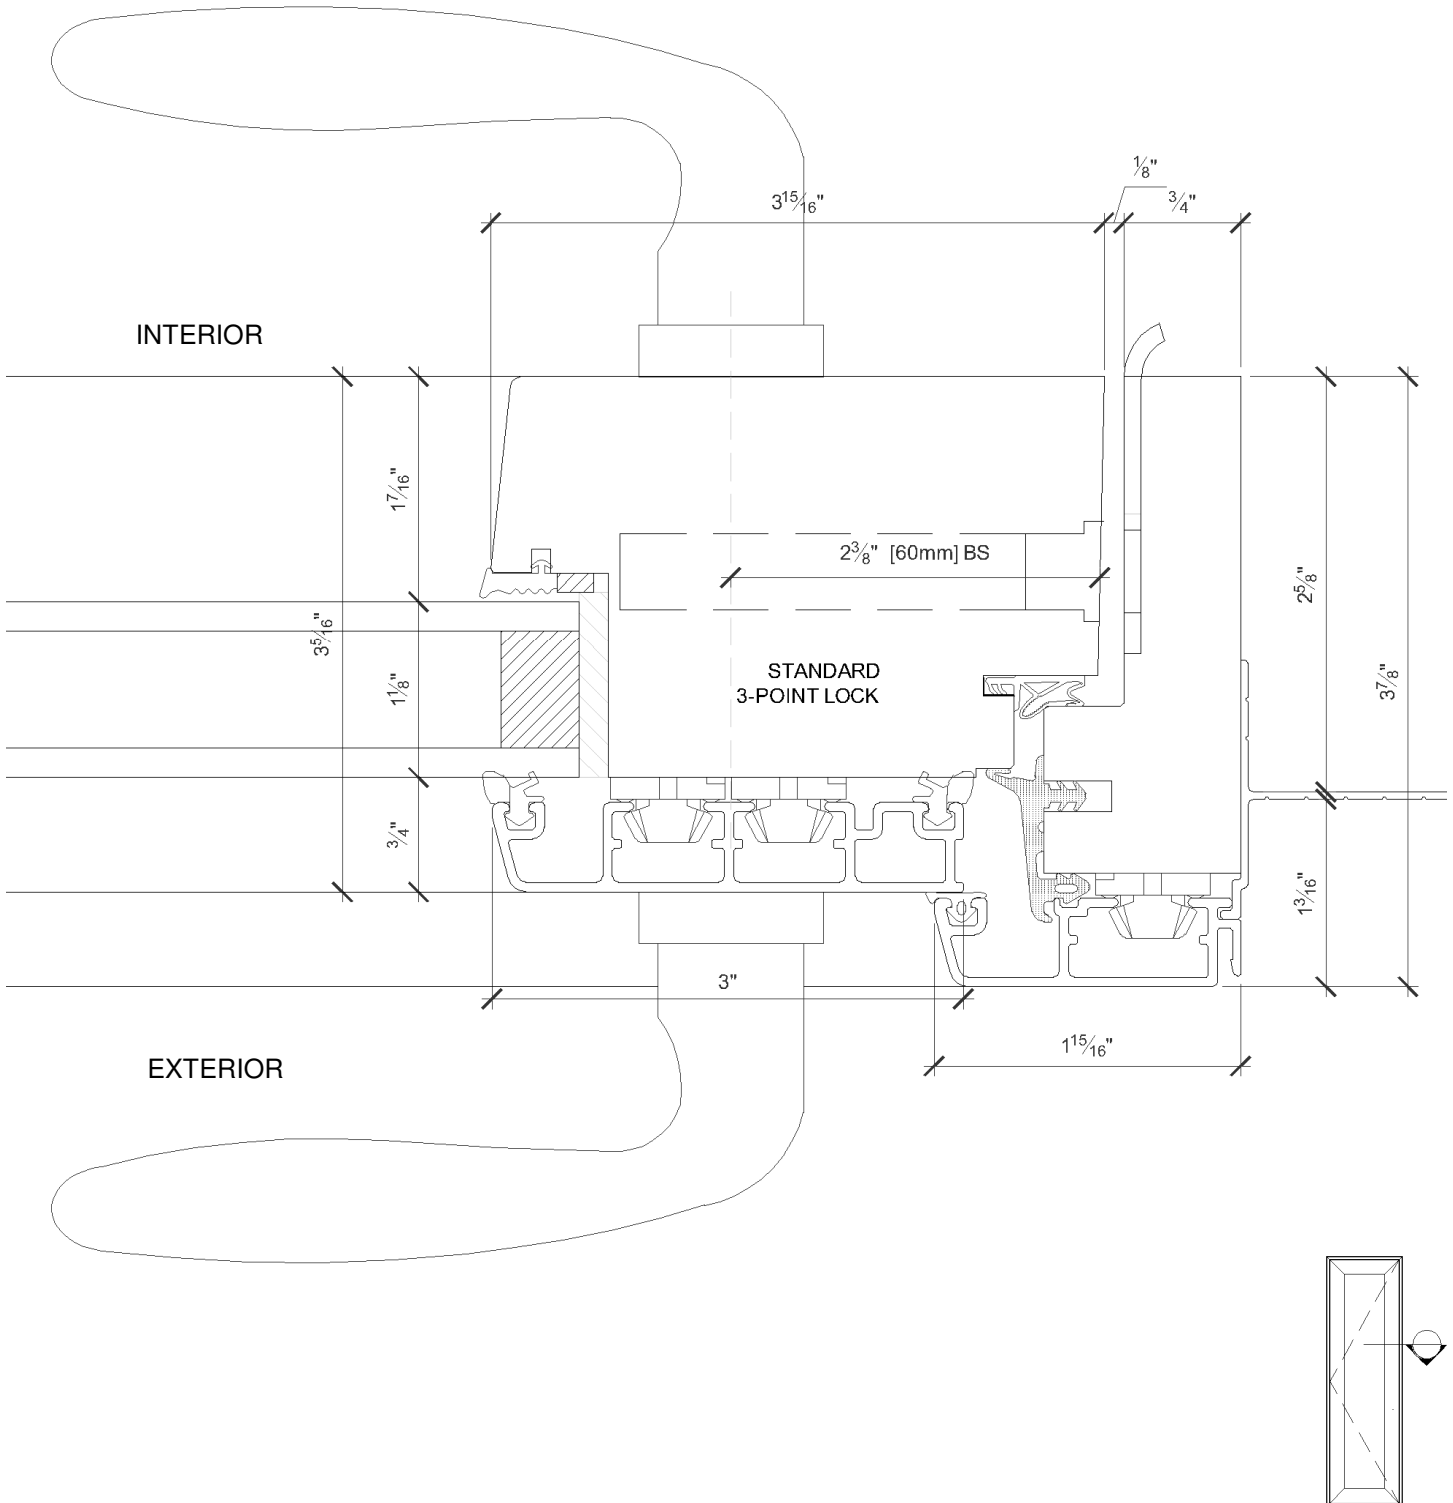

Product Parameters

Max Frame Height	120”
Max Frame Width	43 3/4”
Min Frame Height	66”
Min Frame Width	20”
Panel Thickness	3-5/16”
Stile/Rail Width	3-15/16” (In-Swing)
Min Jamb Depth	In-Swing: 2-5/8” (behind nail fin)

(rev. 02.06.18)

Euro Inswing: Head Detail

Slimline Euro Inswing Door WA8400

(rev. 02.06.18)

Euro Inswing: Sill Detail

Slimline Euro Inswing Door WA8400

(rev. 02.06.18)

Euro Inswing: Jamb Detail (Strike Side)

Euro Inswing: Jamb Detail (Hinge Side)

Euro Inswing: Meeting Detail

INTERIOR

EXTERIOR

Fixed Euro Inswing: Head Detail

Fixed Euro Inswing: Sill Detail

Fixed Euro Inswing: Typical Jamb Detail

Contemporary SDL Detail