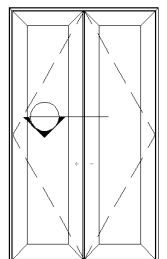

Product Parameters

Max Frame Height	120”
Max Frame Width	43 3/4”
Min Frame Height	66”
Min Frame Width	20”
Panel Thickness	3-5/16”
Stile/Rail Width	3-15/16” (In-Swing)
Min Jamb Depth	In-Swing: 2-5/8” (behind nail fin)

(rev. 02.06.18)

Euro Inswing: Head Detail

Slimline Euro Inswing Door WA8400

(rev. 02.06.18)

Euro Inswing: Sill Detail

Slimline Euro Inswing Door WA8400

(rev. 02.06.18)

Euro Inswing: Jamb Detail (Strike Side)

Euro Inswing: Jamb Detail (Hinge Side)

Euro Inswing: Meeting Detail

INTERIOR

EXTERIOR

Fixed Euro Inswing: Head Detail

Fixed Euro Inswing: Sill Detail

Fixed Euro Inswing: Typical Jamb Detail

Contemporary SDL Detail