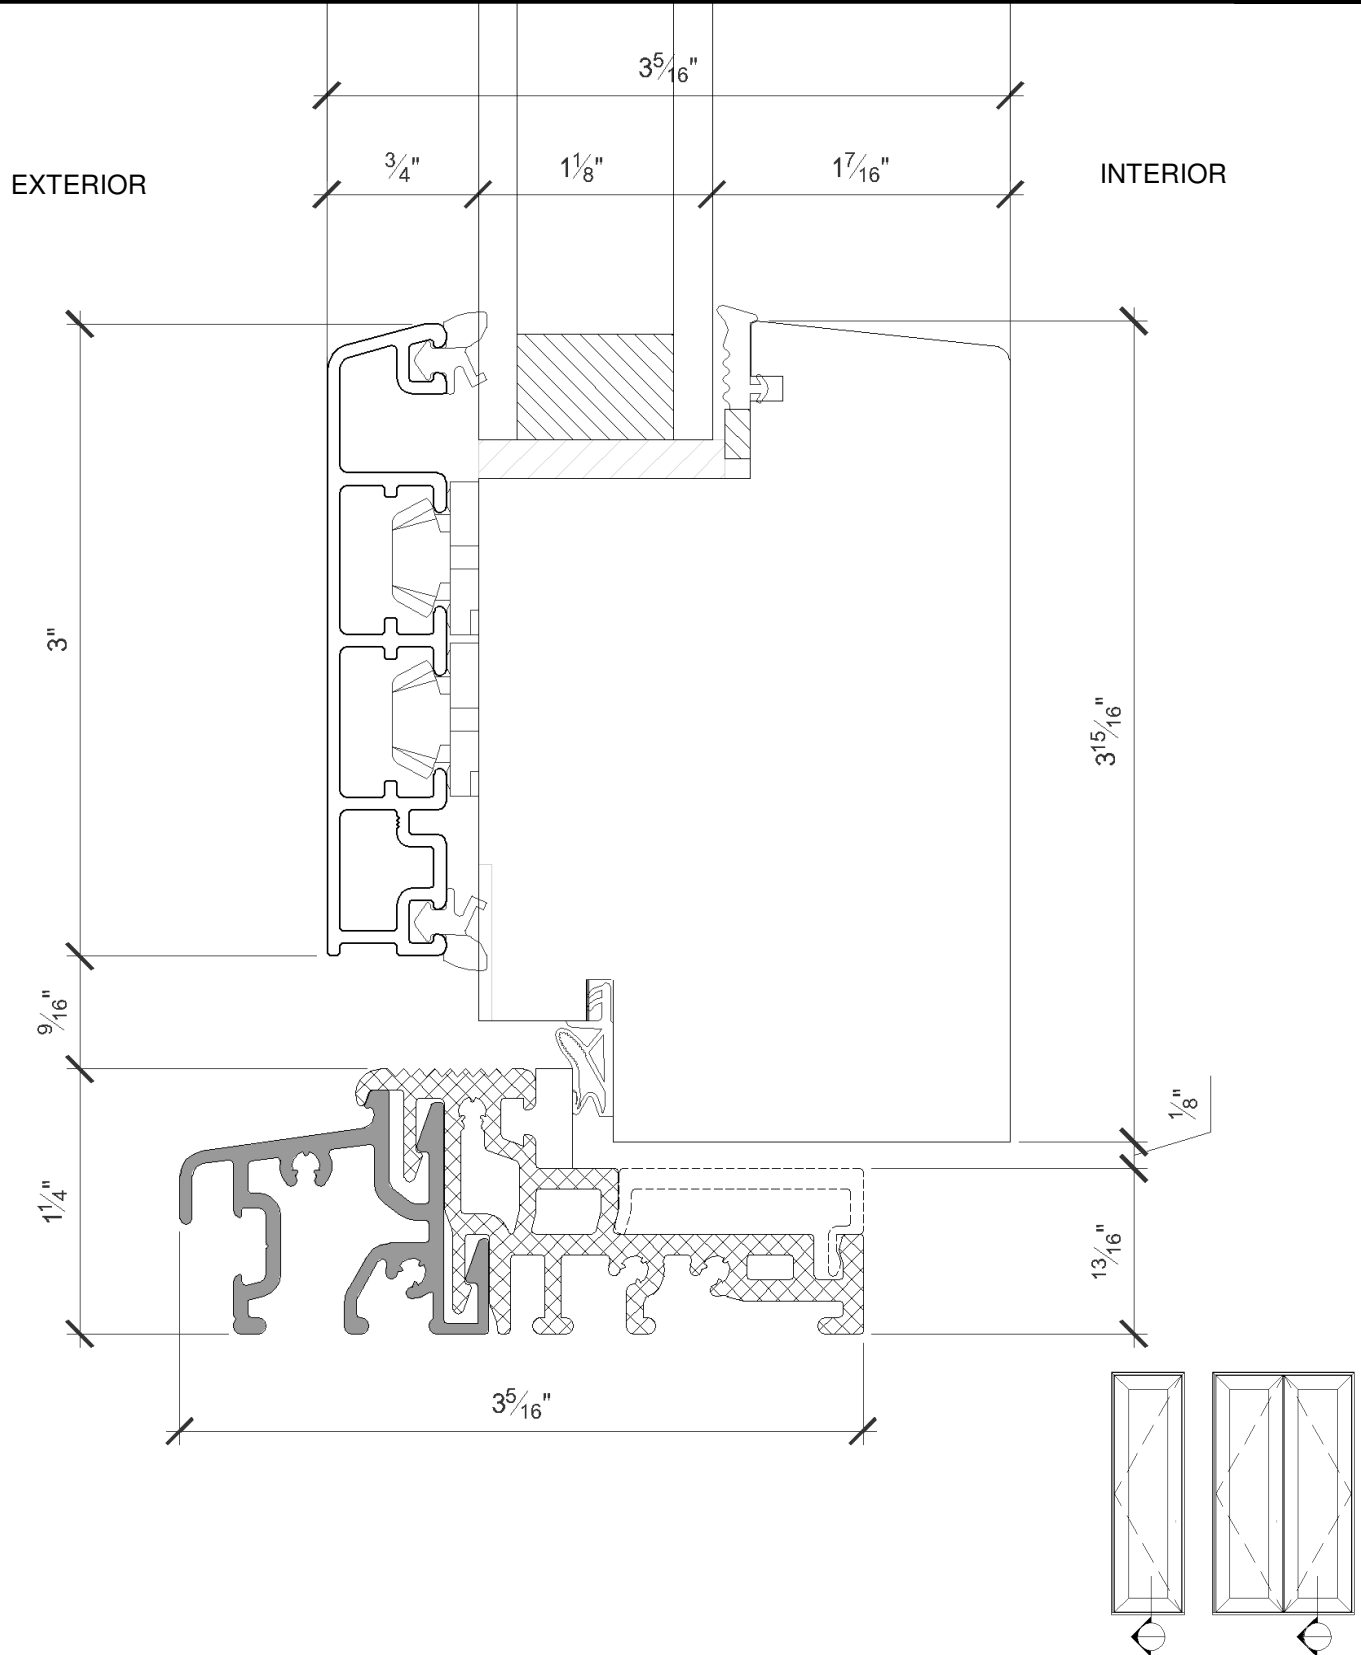

Product Parameters

Max Frame Height	120”
Max Frame Width	43 3/4”
Min Frame Height	66”
Min Frame Width	20”
Panel Thickness	3-5/16”
Stile/Rail Width	3-15/16” (In-Swing)
Min Jamb Depth	In-Swing: 2-5/8” (behind nail fin)

(rev. 02.06.18)

Euro Inswing: Head Detail

Slimline Euro Inswing Door WA8400

(rev. 02.06.18)

Euro Inswing: Sill Detail

Slimline Euro Inswing Door WA8400

(rev. 02.06.18)

Euro Inswing: Jamb Detail (Strike Side)

Euro Inswing: Jamb Detail (Hinge Side)

Euro Inswing: Meeting Detail

INTERIOR

EXTERIOR

Fixed Euro Inswing: Head Detail

Fixed Euro Inswing: Sill Detail

Fixed Euro Inswing: Typical Jamb Detail

Contemporary SDL Detail