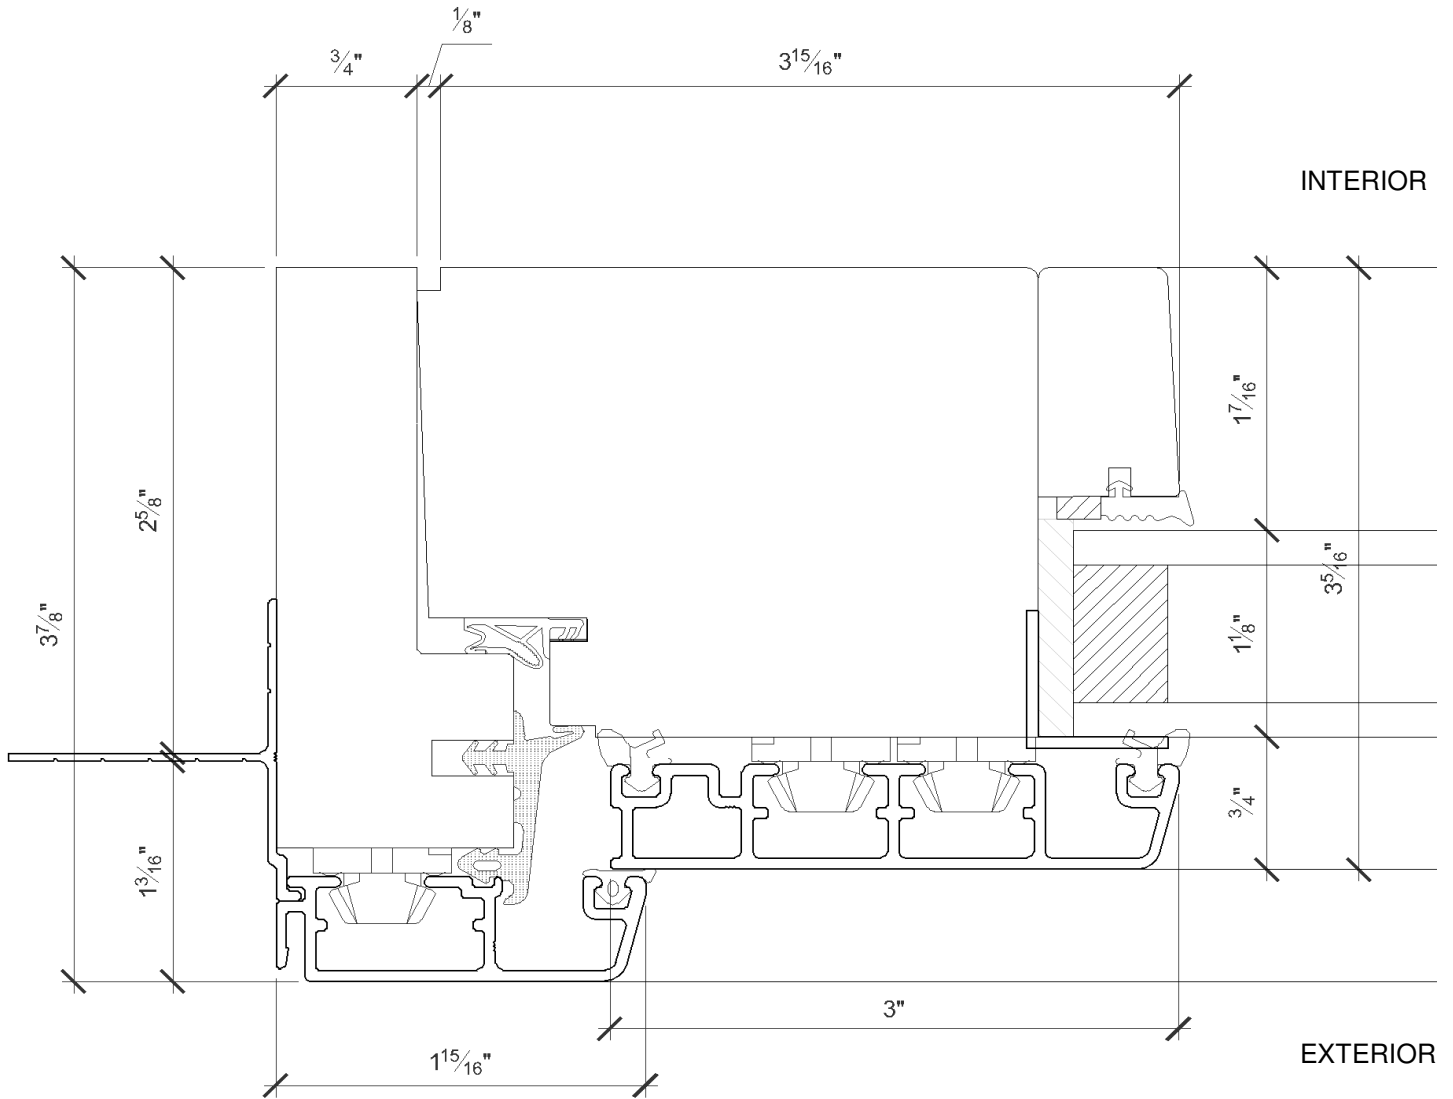

Product Parameters

Max Frame Height	120”
Max Frame Width	43 3/4”
Min Frame Height	66”
Min Frame Width	20”
Panel Thickness	3-5/16”
Stile/Rail Width	3-15/16” (In-Swing)
Min Jamb Depth	In-Swing: 2-5/8” (behind nail fin)

Euro Inswing: Jamb Detail (Hinge Side)

Euro Inswing: Meeting Detail

INTERIOR

EXTERIOR

Fixed Euro Inswing: Head Detail

Fixed Euro Inswing: Sill Detail

Fixed Euro Inswing: Typical Jamb Detail

Contemporary SDL Detail