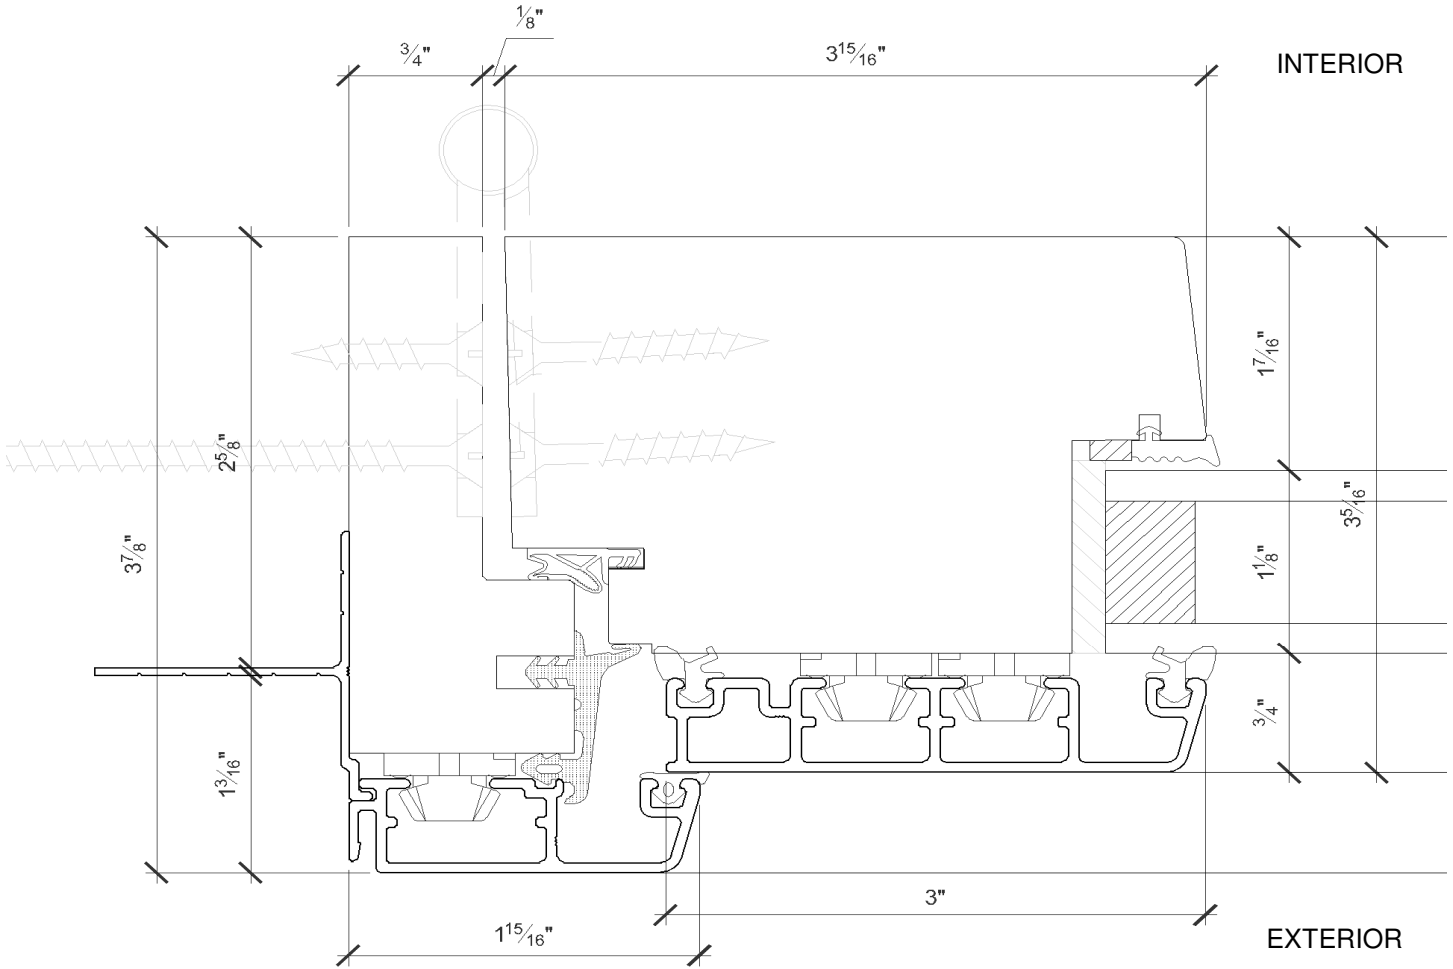

Product Parameters

Max Frame Height	120”
Max Frame Width	43 3/4”
Min Frame Height	66”
Min Frame Width	20”
Panel Thickness	3-5/16”
Stile/Rail Width	3-15/16” (In-Swing)
Min Jamb Depth	In-Swing: 2-5/8” (behind nail fin)

(rev. 02.06.18)

Euro Inswing: Head Detail

Slimline Euro Inswing Door WA8400

(rev. 02.06.18)

Euro Inswing: Sill Detail

Slimline Euro Inswing Door WA8400

(rev. 02.06.18)

Euro Inswing: Jamb Detail (Strike Side)

Euro Inswing: Jamb Detail (Hinge Side)

Euro Inswing: Meeting Detail

INTERIOR

EXTERIOR

Fixed Euro Inswing: Head Detail

Fixed Euro Inswing: Sill Detail

Fixed Euro Inswing: Typical Jamb Detail

Contemporary SDL Detail