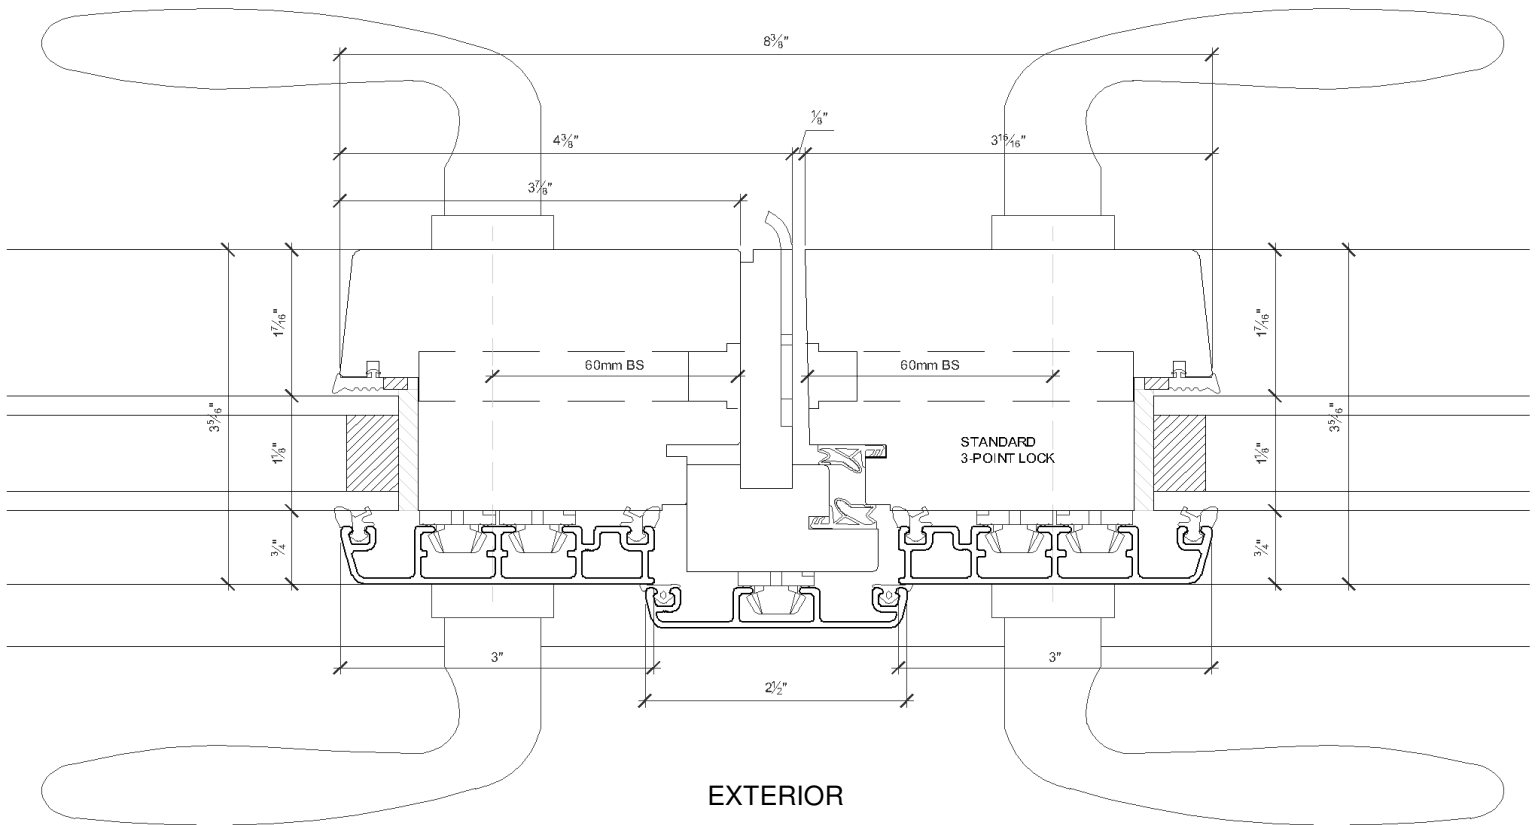

(rev. 02.06.18)

Euro Inswing: Head Detail

Slimline Euro Inswing Door WA8400

(rev. 02.06.18)

Euro Inswing: Sill Detail

Slimline Euro Inswing Door WA8400

(rev. 02.06.18)

Euro Inswing: Jamb Detail (Strike Side)

Euro Inswing: Jamb Detail (Hinge Side)

Euro Inswing: Meeting Detail

INTERIOR

EXTERIOR

Fixed Euro Inswing: Head Detail

Fixed Euro Inswing: Sill Detail

Fixed Euro Inswing: Typical Jamb Detail

Contemporary SDL Detail