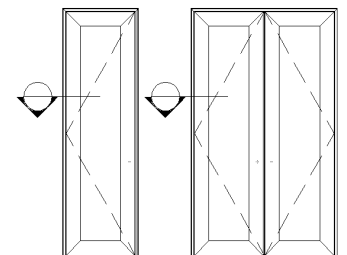

Product Parameters

Max Frame Height	120”
Max Frame Width	43 3/4”
Min Frame Height	66”
Min Frame Width	20”
Panel Thickness	3-5/16”
Stile/Rail Width	3-15/16” (In-Swing)
Min Jamb Depth	In-Swing: 2-5/8” (behind nail fin)

Slimline Euro Inswing Door WA8400

(rev. 02.06.18)

Single Hinged Inswing: Exterior Elevation

Slimline Euro Inswing Door WA8400

(rev. 02.06.18)

Double Hinged Inswing: Exterior Elevation

Slimline Euro Inswing Door WA8400

(rev. 02.06.18)

Euro Inswing: Head Detail

Slimline Euro Inswing Door WA8400

(rev. 02.06.18)

Euro Inswing: Sill Detail

Slimline Euro Inswing Door WA8400

(rev. 02.06.18)

Euro Inswing: Jamb Detail (Strike Side)

Euro Inswing: Jamb Detail (Hinge Side)

Euro Inswing: Meeting Detail

INTERIOR

EXTERIOR

Fixed Euro Inswing: Head Detail

Fixed Euro Inswing: Sill Detail

Fixed Euro Inswing: Typical Jamb Detail

Contemporary SDL Detail