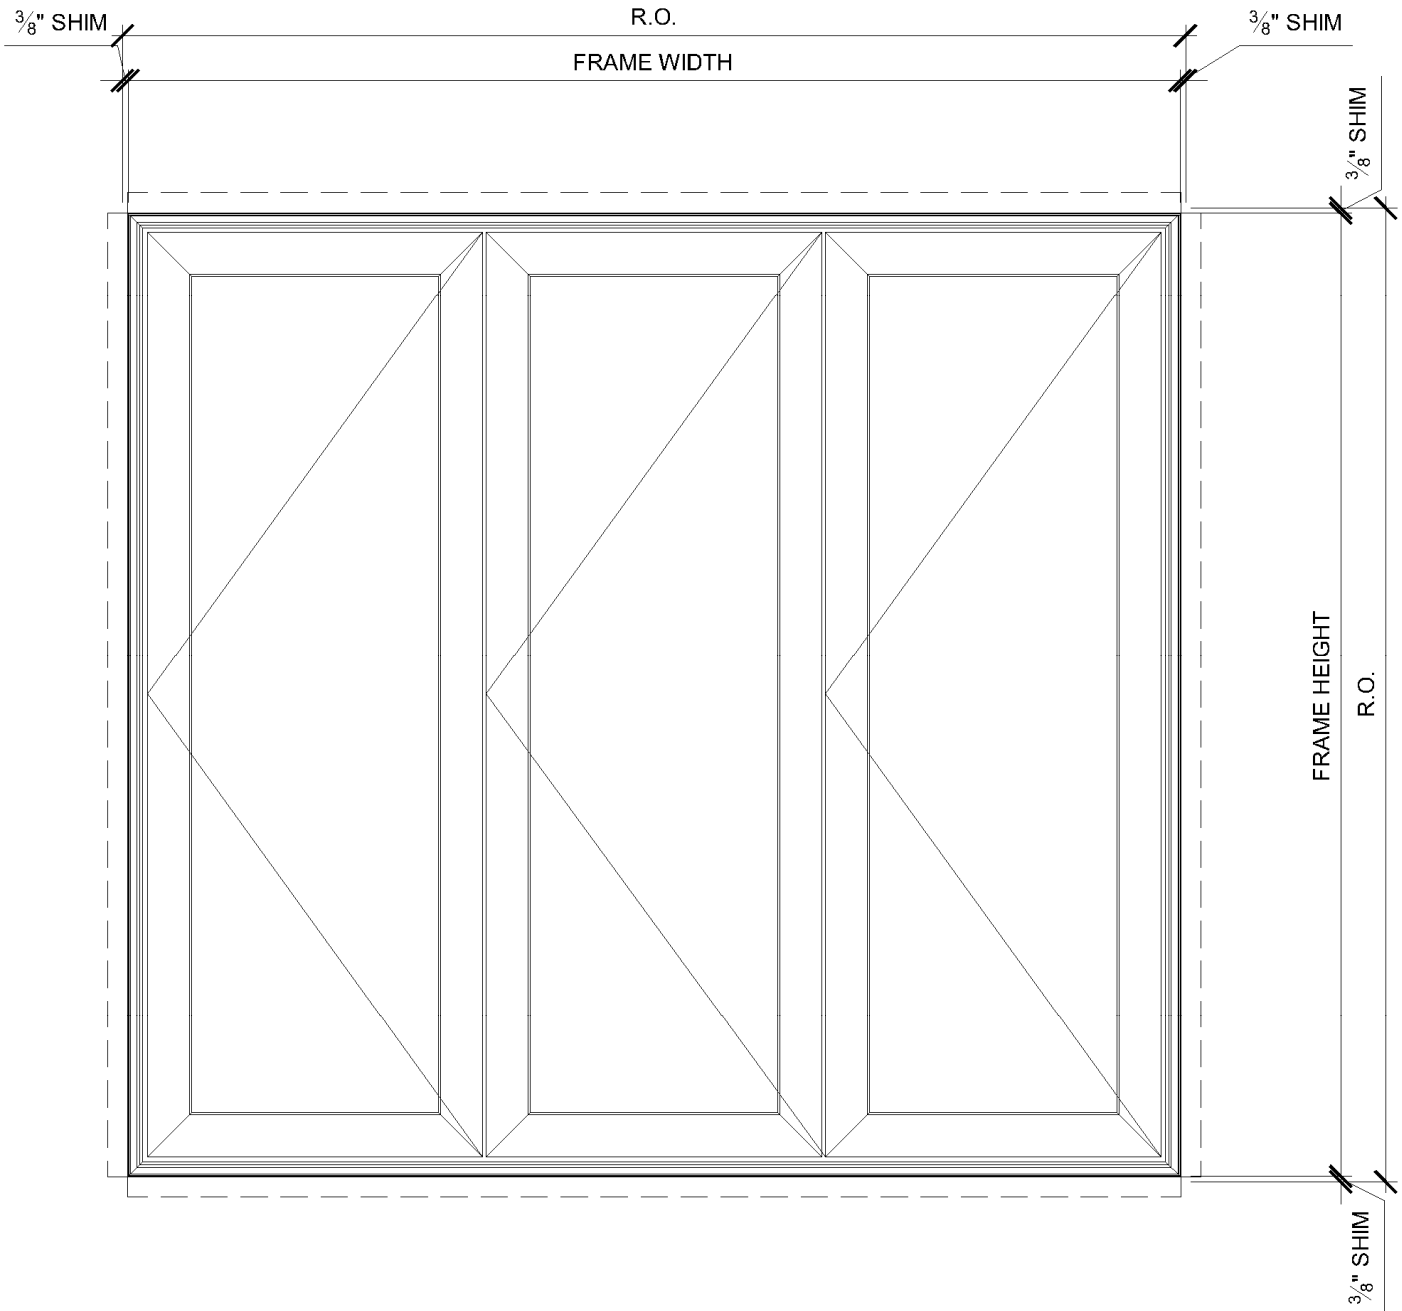

Exterior Elevation