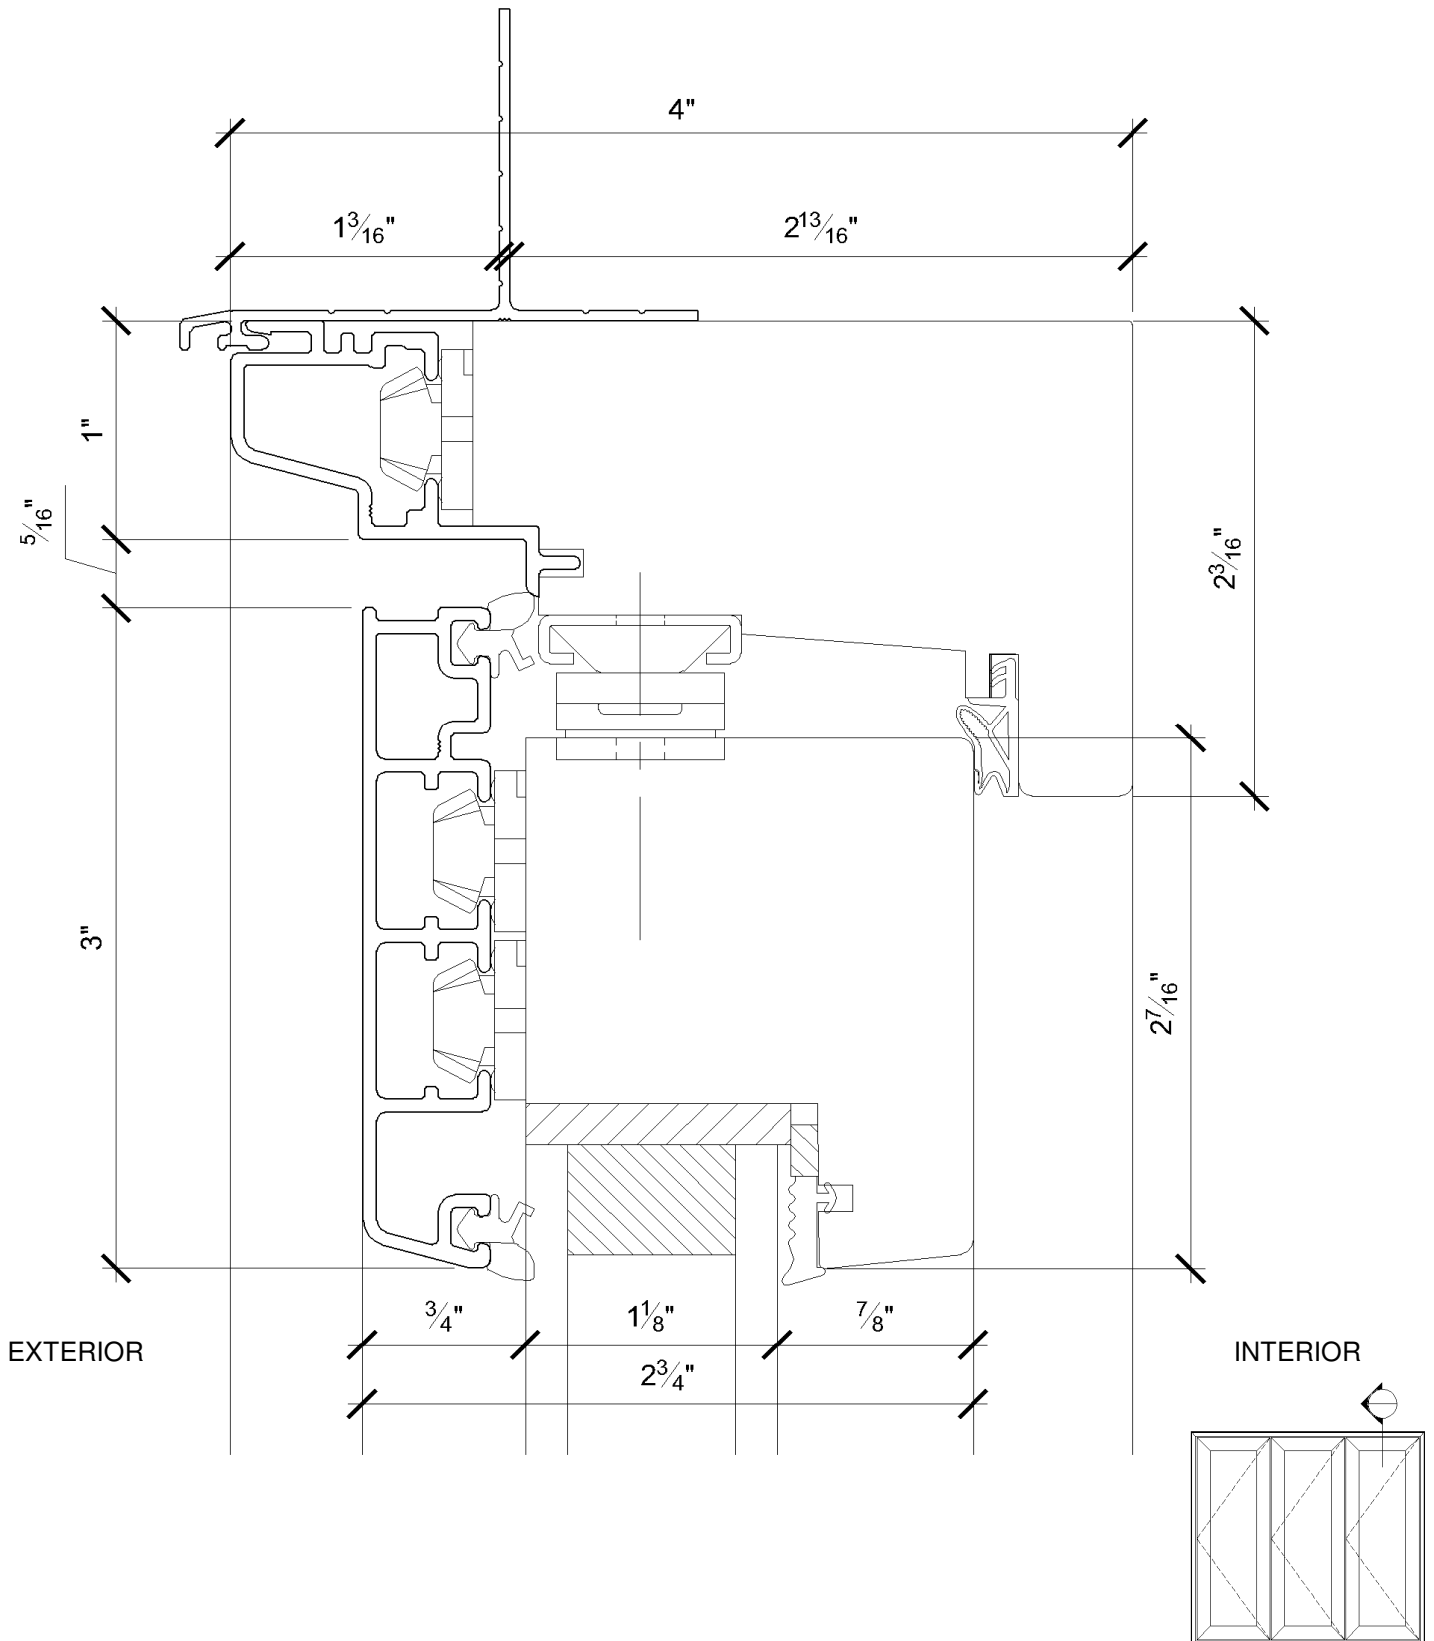

Head Detail