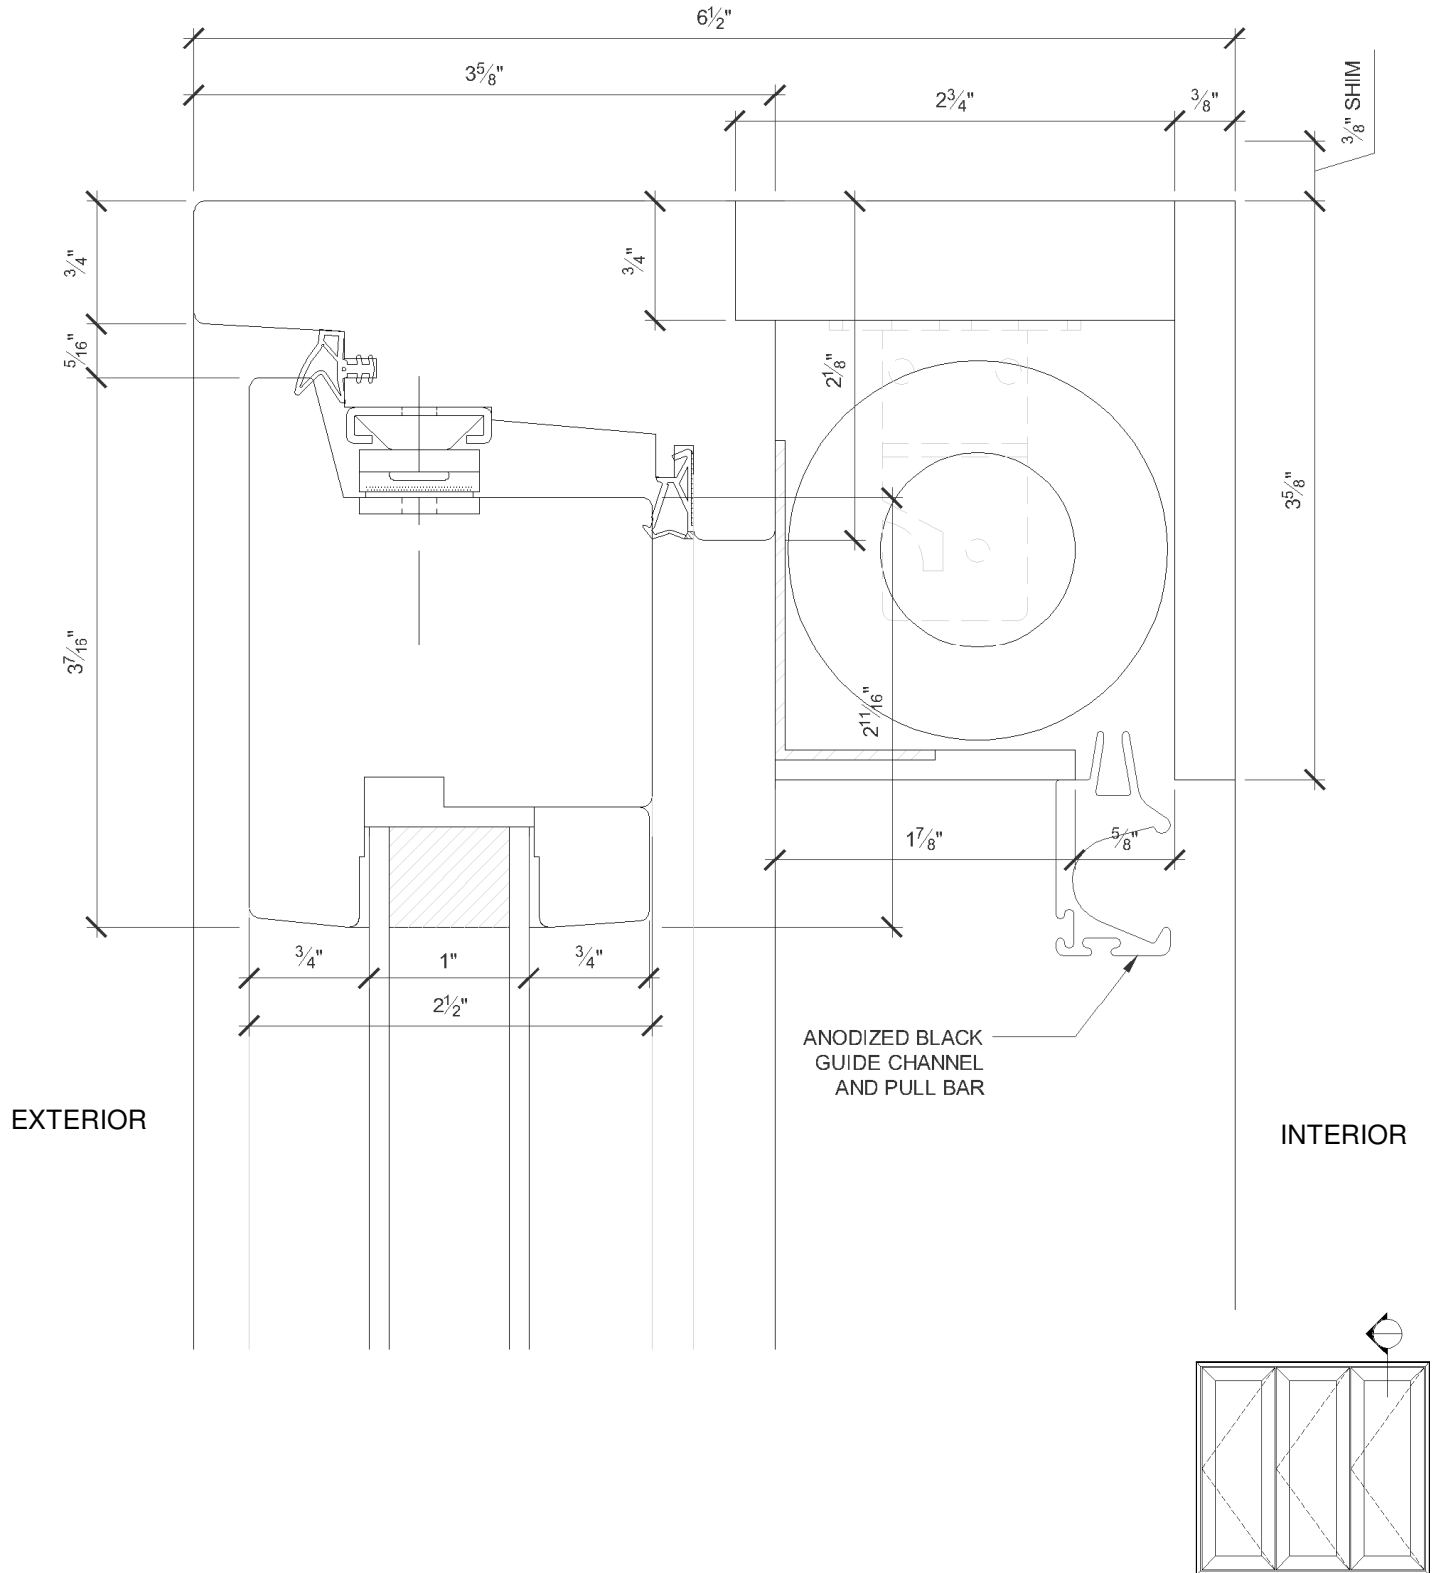

Head Detail (with Roll Screen)