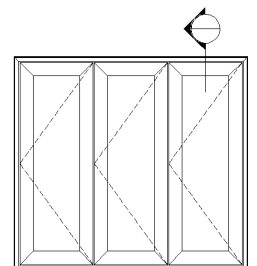

M-Series Tradewinds Casement W6400

(rev. 02.06.18)

Head Detail