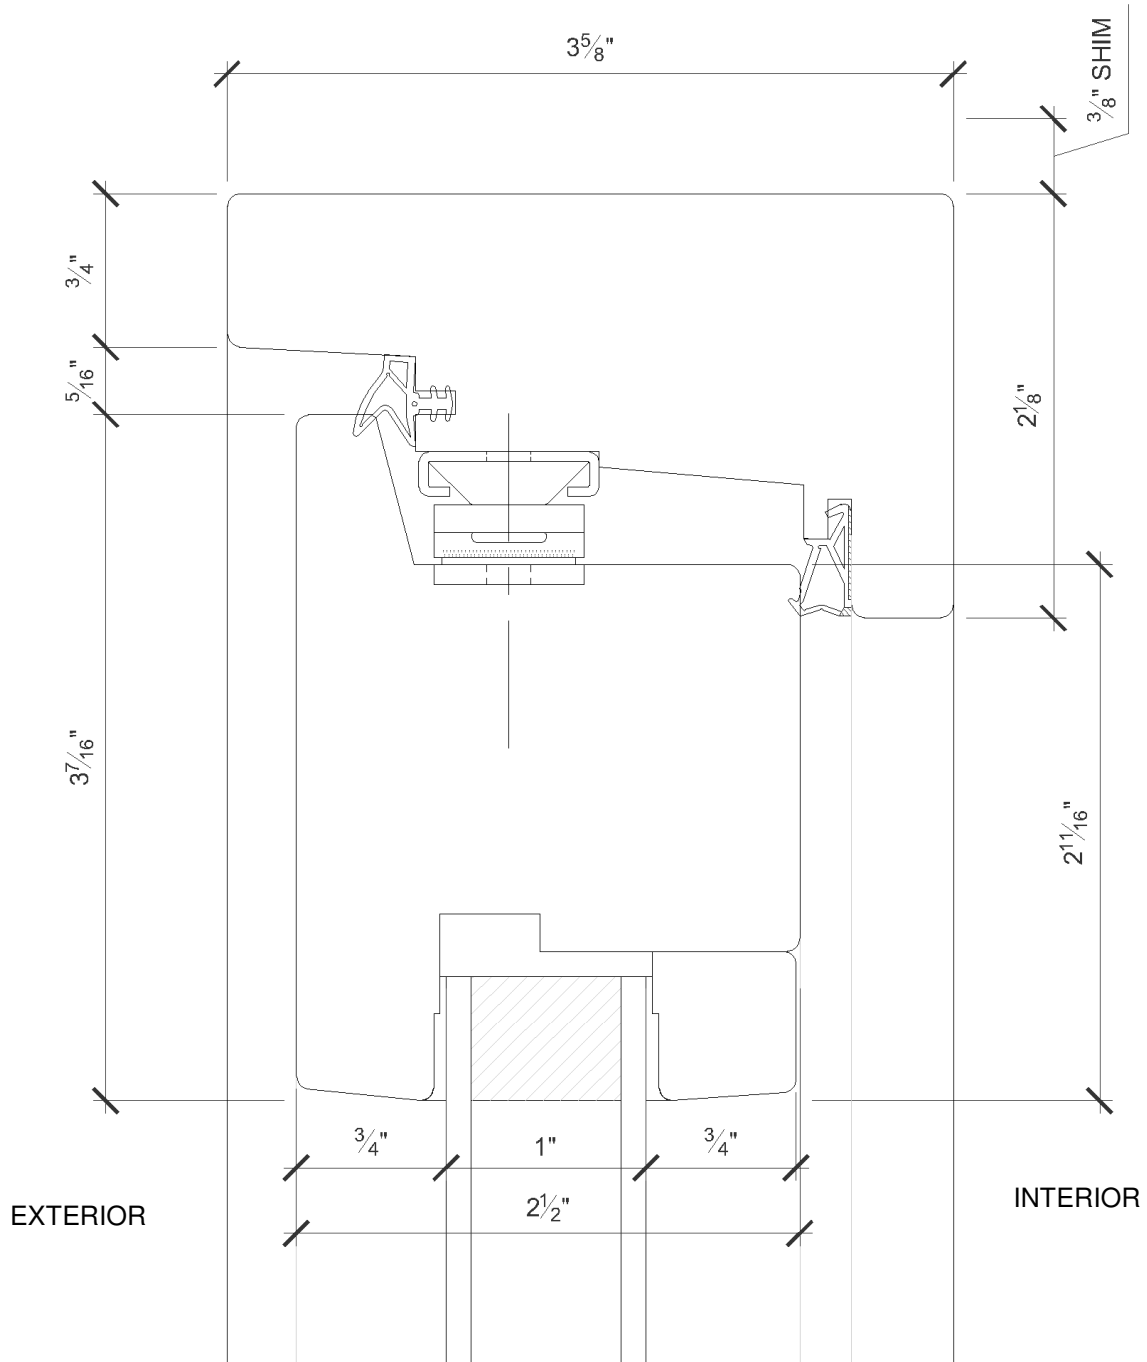

M-Series Tradewinds Casement W6400

(rev. 02.06.18)

Head Detail