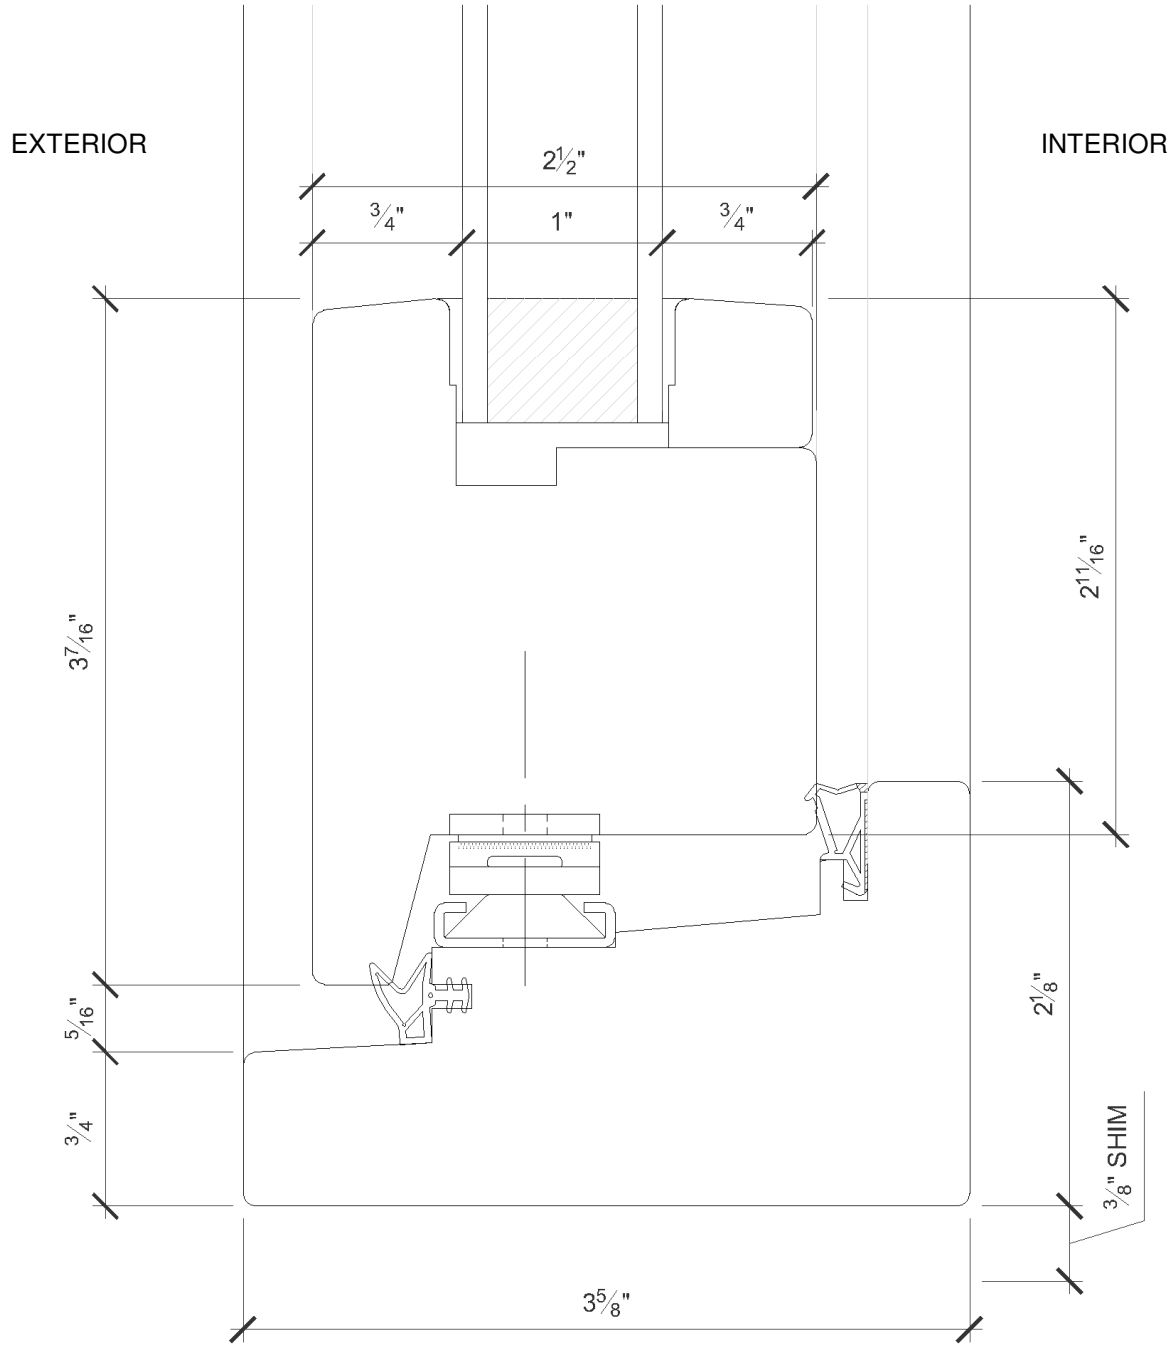

M-Series Tradewinds Casement W6400

(rev. 02.06.18)

Sill Detail