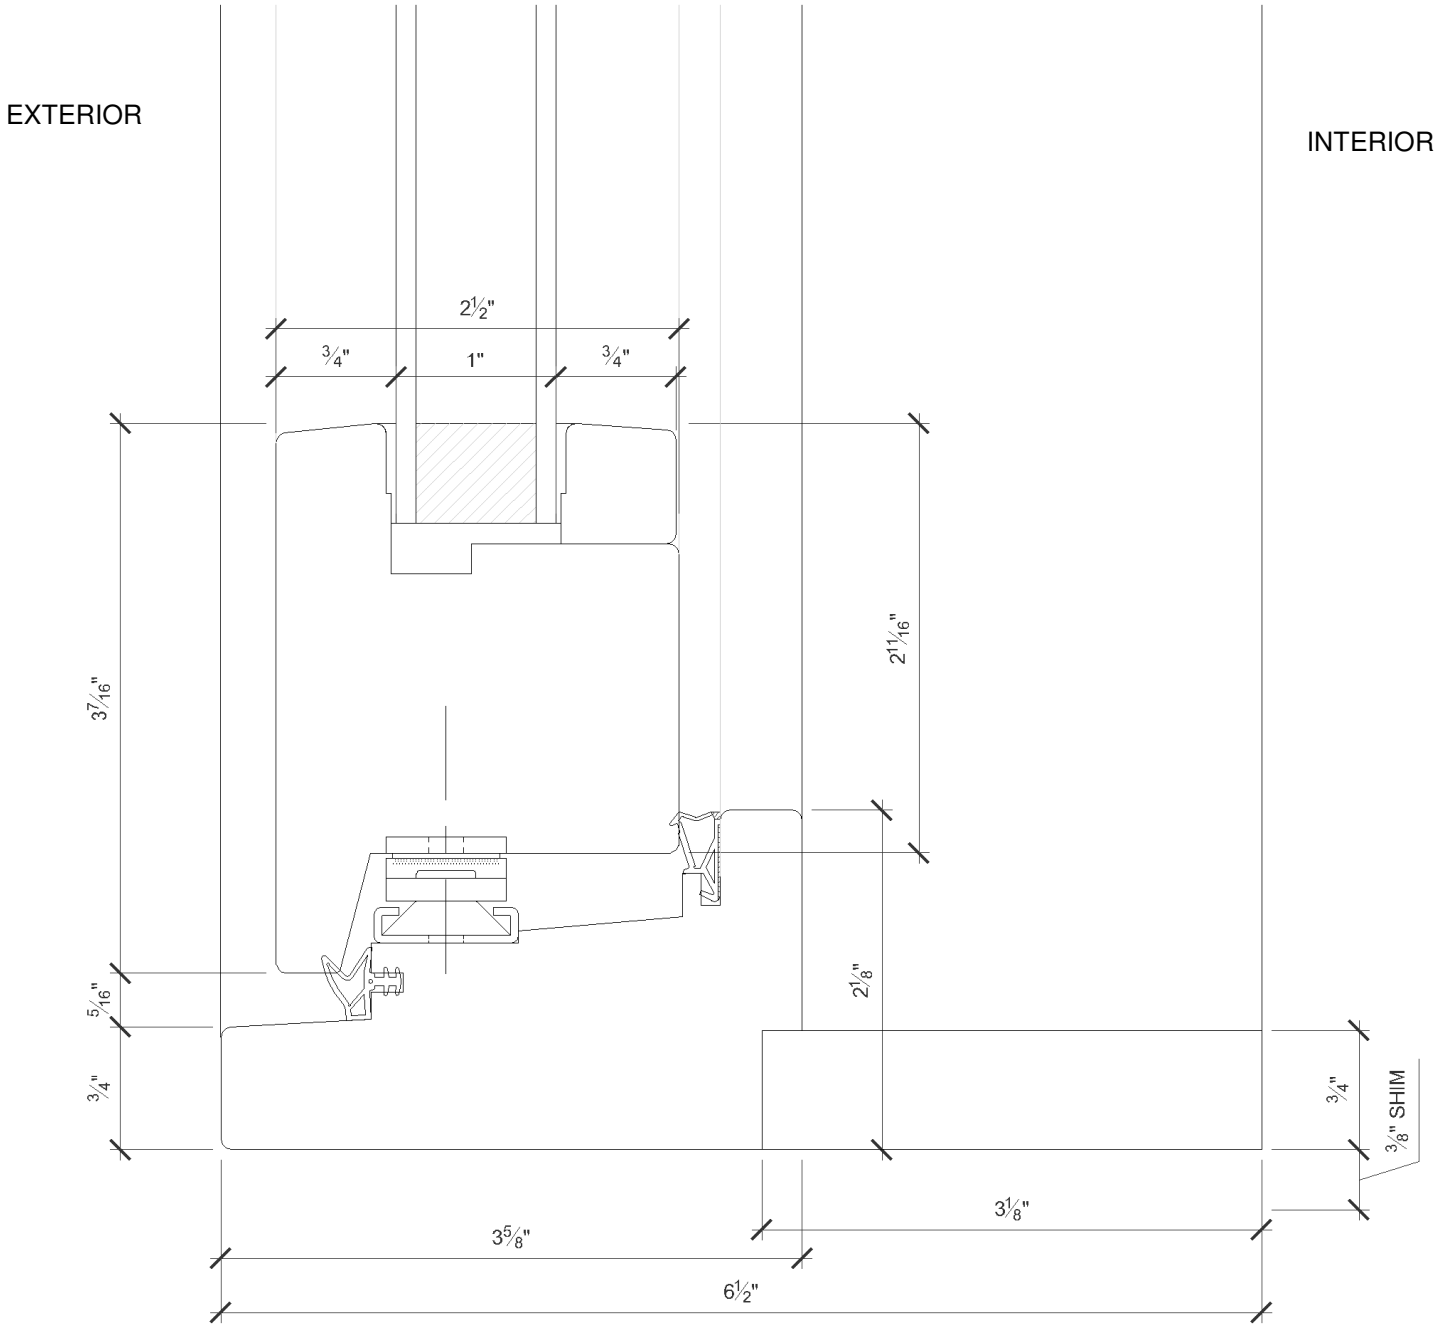

Sill Detail (with Roll Screen)