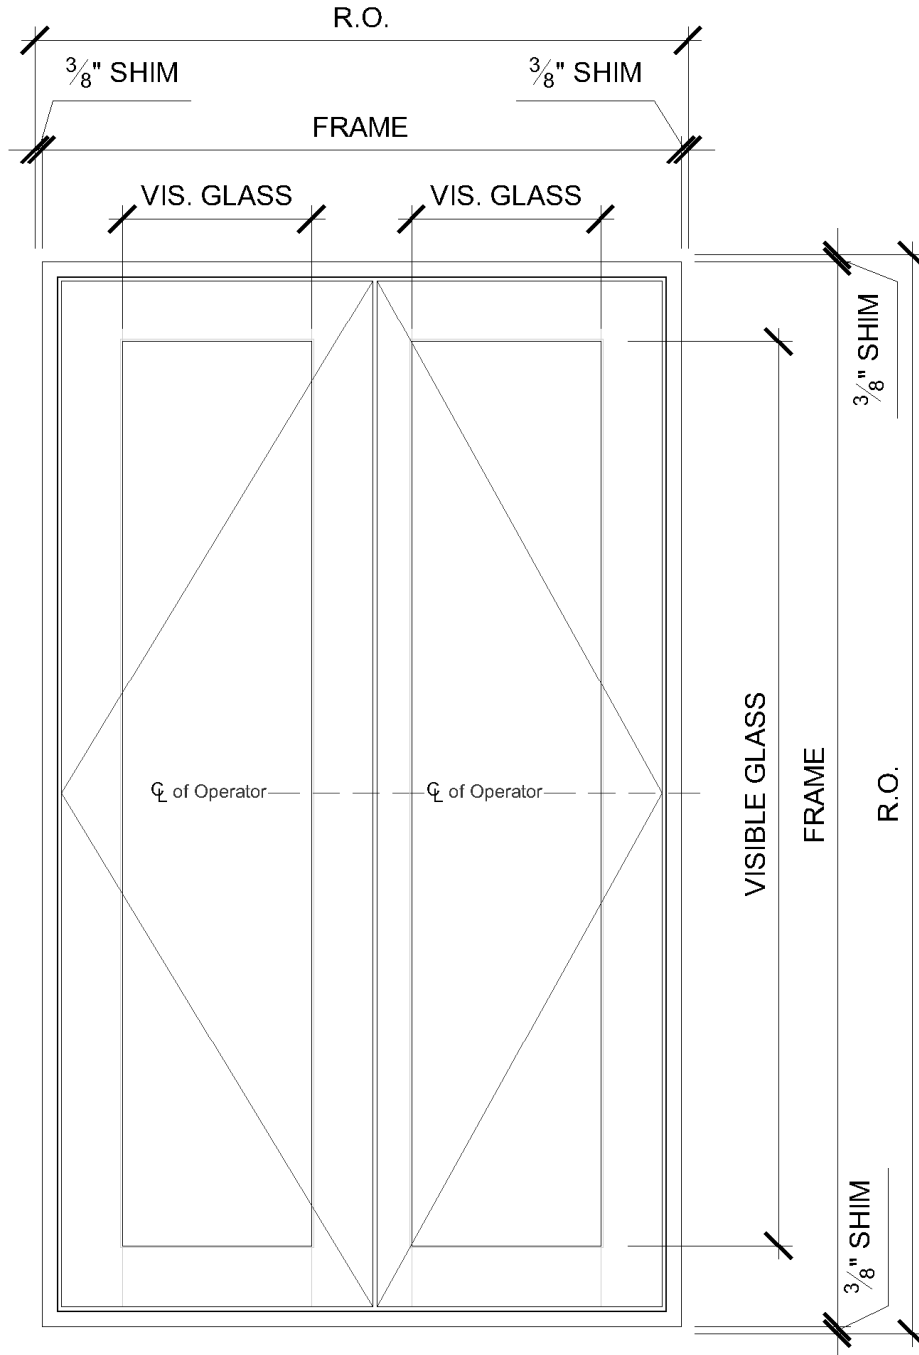

M-Series Tradewinds Casement W6400

(rev. 02.06.18)

Exterior Elevation