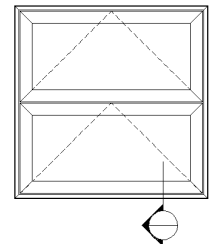

Min Frame Height	25-1/2" – 2 High 37" – 3 High
Max Frame Height	122-1/2" – 2 High 182-1/2" – 3 High
Min Frame Width	22"
Max Frame Width	98"
Min Stile Width	3-7/16"
Min Jamb Depth	3-5/8"
Sash Thickness	2-1/2"
Edge Detail	<ul style="list-style-type: none"> Interior/Exterior: Traditional or Contemporary edge detail

Meeting Detail

M-Series Stacked Awning W6400

(rev. 02.06.18)

Sill Detail

Sill Detail (with Roll Screen)

Typical Jamb Detail

Typical Jamb Detail (with Roll Screen)