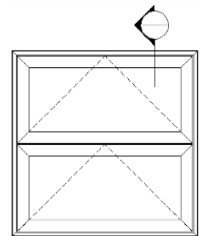

Min Frame Height	25-1/2" – 2 High 37" – 3 High
Max Frame Height	122-1/2" – 2 High 182-1/2" – 3 High
Min Frame Width	22"
Max Frame Width	98"
Min Stile Width	3-7/16"
Min Jamb Depth	3-5/8"
Sash Thickness	2-1/2"
Edge Detail	<ul style="list-style-type: none"> Interior/Exterior: Traditional or Contemporary edge detail

Custom hardware and handles are also available.

M-Series Stacked Awning W6400

(rev. 02.06.18)

Exterior Elevation

M-Series Stacked Awning W6400

(rev. 02.06.18)

Head Detail

Head Detail (with Roll Screen)