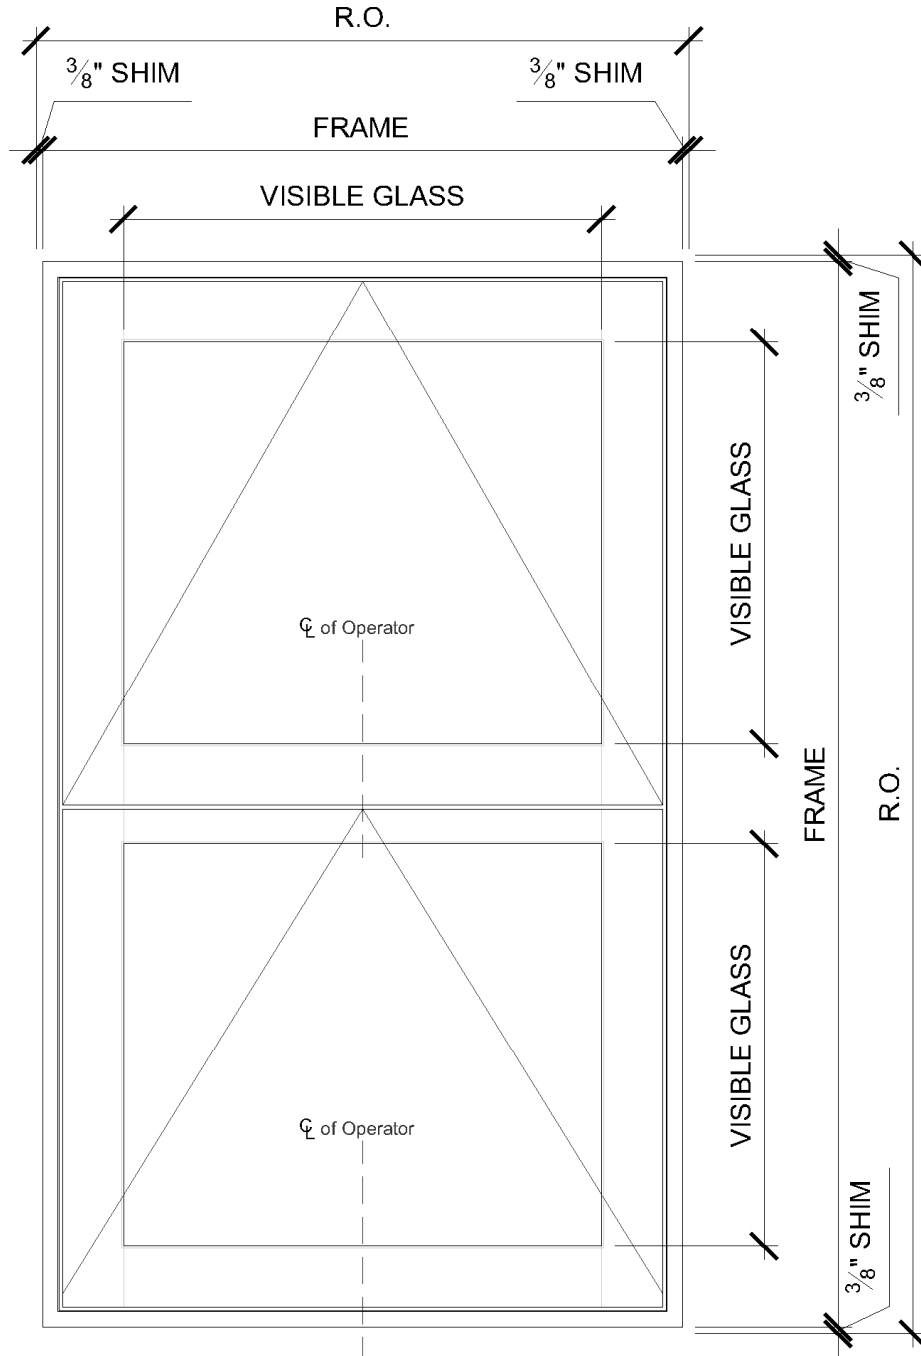

M-Series Stacked Awning W6400

(rev. 02.06.18)

Exterior Elevation