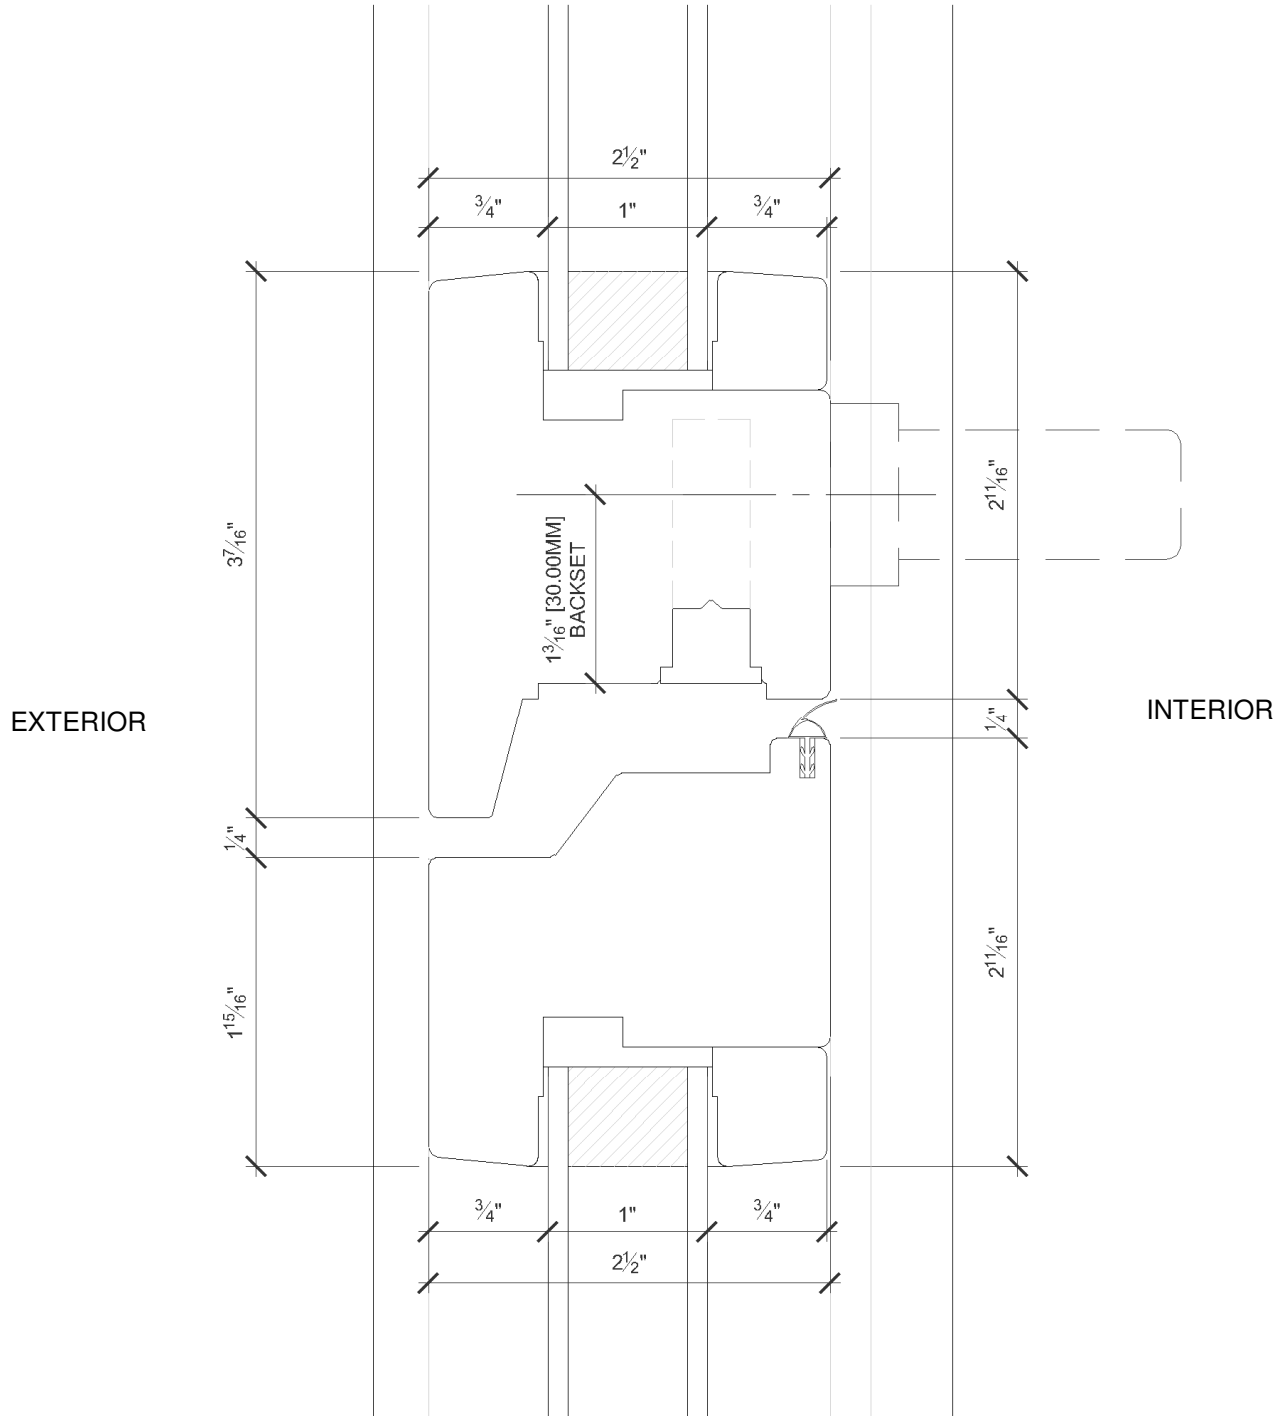

Product Overview

Introduction

The M-Series Stacked Awning W6400 (all-wood) presents a unique alternative to mulling frames vertically, while maintaining Reveal Windows & Doors commitment to superior quality with optimal performance. The durable stainless steel friction hinges allow multiple awning windows to be “stacked” on top of each other within a single frame, so that each sash in the M-Series Stacked Awning W6400 can be operated independently from the bottom with a smooth push-out motion. Our M-Series Stacked Awning W6400 is available with different glazing options and custom hardware for unique looks and maximum acoustical and insulating performance.

Min Frame Height	25-1/2" – 2 High 37" – 3 High
Max Frame Height	122-1/2" – 2 High 182-1/2" – 3 High
Min Frame Width	22"
Max Frame Width	98"
Min Stile Width	3-7/16"
Min Jamb Depth	3-5/8"
Sash Thickness	2-1/2"
Edge Detail	<ul style="list-style-type: none"> Interior/Exterior: Traditional or Contemporary edge detail

Custom hardware and handles are also available.

M-Series Stacked Awning W6400

(rev. 02.06.18)

Exterior Elevation

M-Series Stacked Awning W6400

(rev. 02.06.18)

Head Detail

Head Detail (with Roll Screen)

Meeting Detail

M-Series Stacked Awning W6400

(rev. 02.06.18)

Sill Detail

Sill Detail (with Roll Screen)

Typical Jamb Detail

Typical Jamb Detail (with Roll Screen)