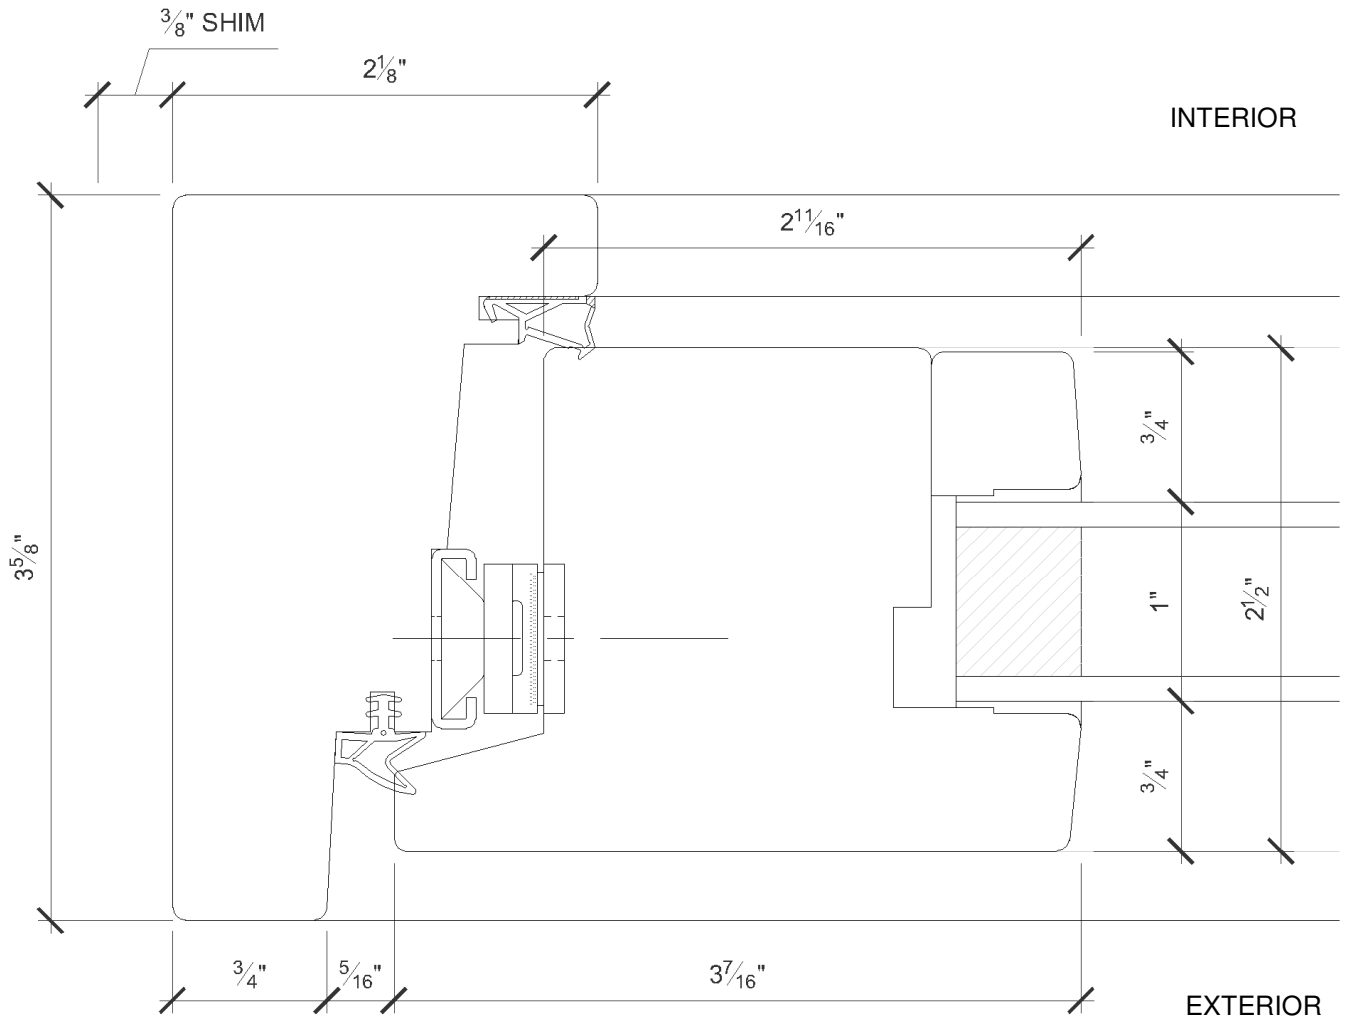

Min Frame Height	25-1/2" – 2 High 37" – 3 High
Max Frame Height	122-1/2" – 2 High 182-1/2" – 3 High
Min Frame Width	22"
Max Frame Width	98"
Min Stile Width	3-7/16"
Min Jamb Depth	3-5/8"
Sash Thickness	2-1/2"
Edge Detail	<ul style="list-style-type: none"> Interior/Exterior: Traditional or Contemporary edge detail

Meeting Detail

M-Series Stacked Awning W6400

(rev. 02.06.18)

Sill Detail

Sill Detail (with Roll Screen)

Typical Jamb Detail

Typical Jamb Detail (with Roll Screen)