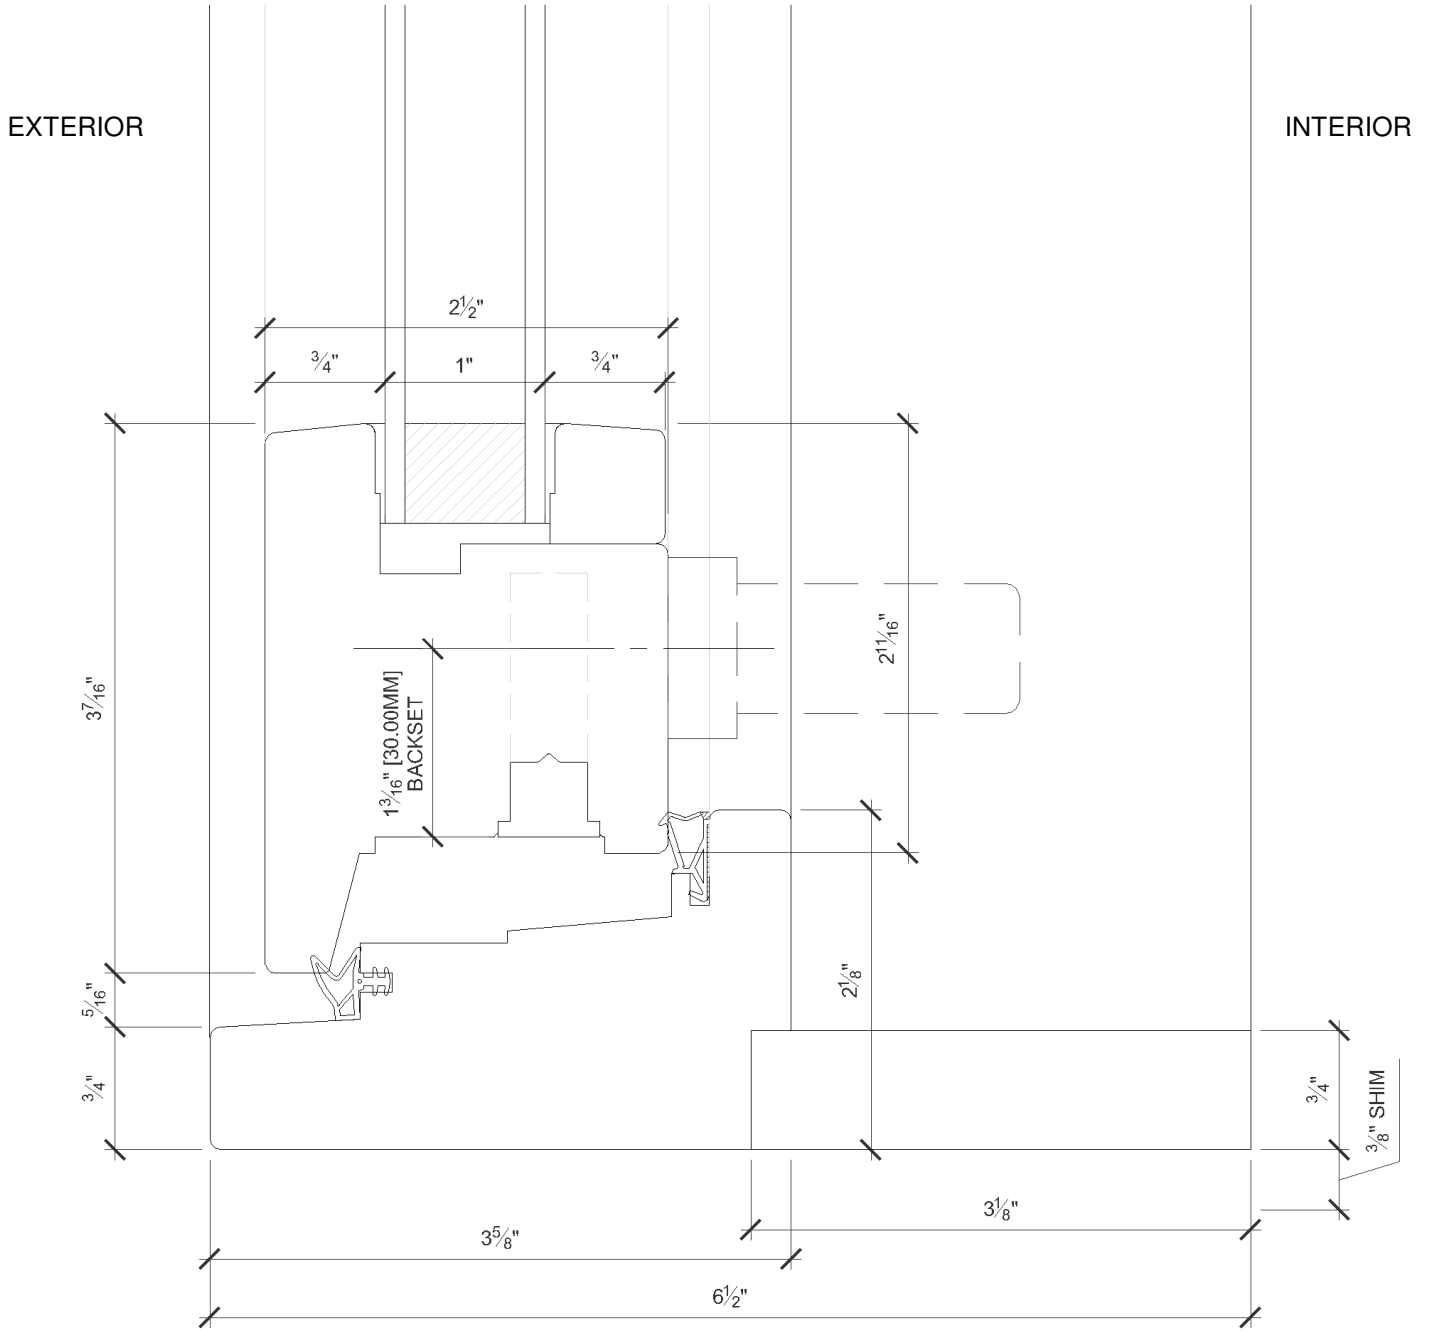

Product Overview

Introduction

The M-Series Stacked Awning W6400 (all-wood) presents a unique alternative to mulling frames vertically, while maintaining Reveal Windows & Doors commitment to superior quality with optimal performance. The durable stainless steel friction hinges allow multiple awning windows to be “stacked” on top of each other within a single frame, so that each sash in the M-Series Stacked Awning W6400 can be operated independently from the bottom with a smooth push-out motion. Our M-Series Stacked Awning W6400 is available with different glazing options and custom hardware for unique looks and maximum acoustical and insulating performance.

Min Frame Height	25-1/2" – 2 High 37" – 3 High
Max Frame Height	122-1/2" – 2 High 182-1/2" – 3 High
Min Frame Width	22"
Max Frame Width	98"
Min Stile Width	3-7/16"
Min Jamb Depth	3-5/8"
Sash Thickness	2-1/2"
Edge Detail	<ul style="list-style-type: none"> Interior/Exterior: Traditional or Contemporary edge detail

Custom hardware and handles are also available.

M-Series Stacked Awning W6400

(rev. 02.06.18)

Exterior Elevation

M-Series Stacked Awning W6400

(rev. 02.06.18)

Head Detail

Head Detail (with Roll Screen)

Meeting Detail

M-Series Stacked Awning W6400

(rev. 02.06.18)

Sill Detail

Sill Detail (with Roll Screen)

Typical Jamb Detail

Typical Jamb Detail (with Roll Screen)