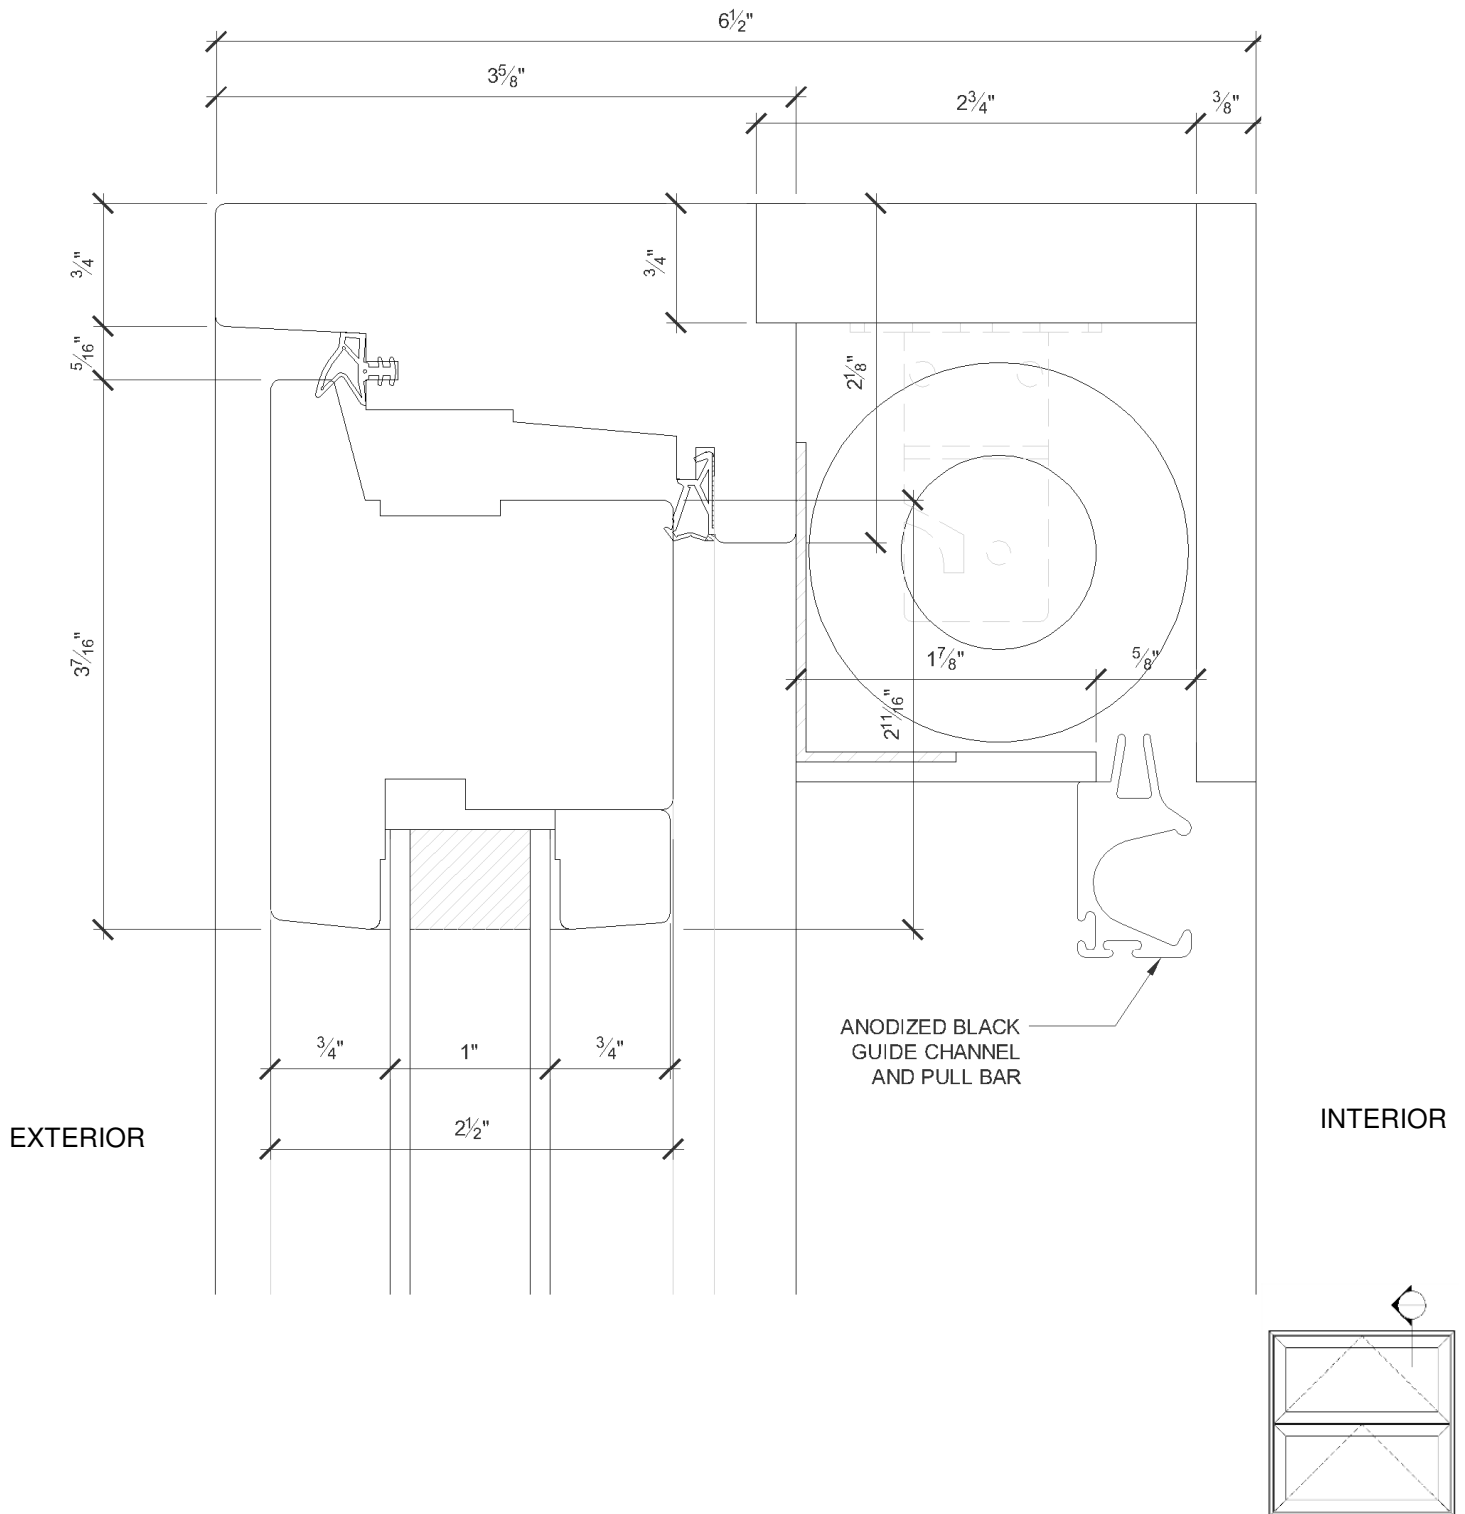

Head Detail (with Roll Screen)