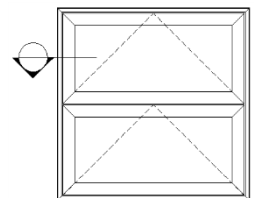

Min Frame Height	25-1/2" – 2 High 37" – 3 High
Max Frame Height	122-1/2" – 2 High 182-1/2" – 3 High
Min Frame Width	22"
Max Frame Width	98"
Min Stile Width	3-7/16"
Min Jamb Depth	3-5/8"
Sash Thickness	2-1/2"
Edge Detail	<ul style="list-style-type: none"> Interior/Exterior: Traditional or Contemporary edge detail

Meeting Detail

M-Series Stacked Awning W6400

(rev. 02.06.18)

Sill Detail

Sill Detail (with Roll Screen)

Typical Jamb Detail

Typical Jamb Detail (with Roll Screen)