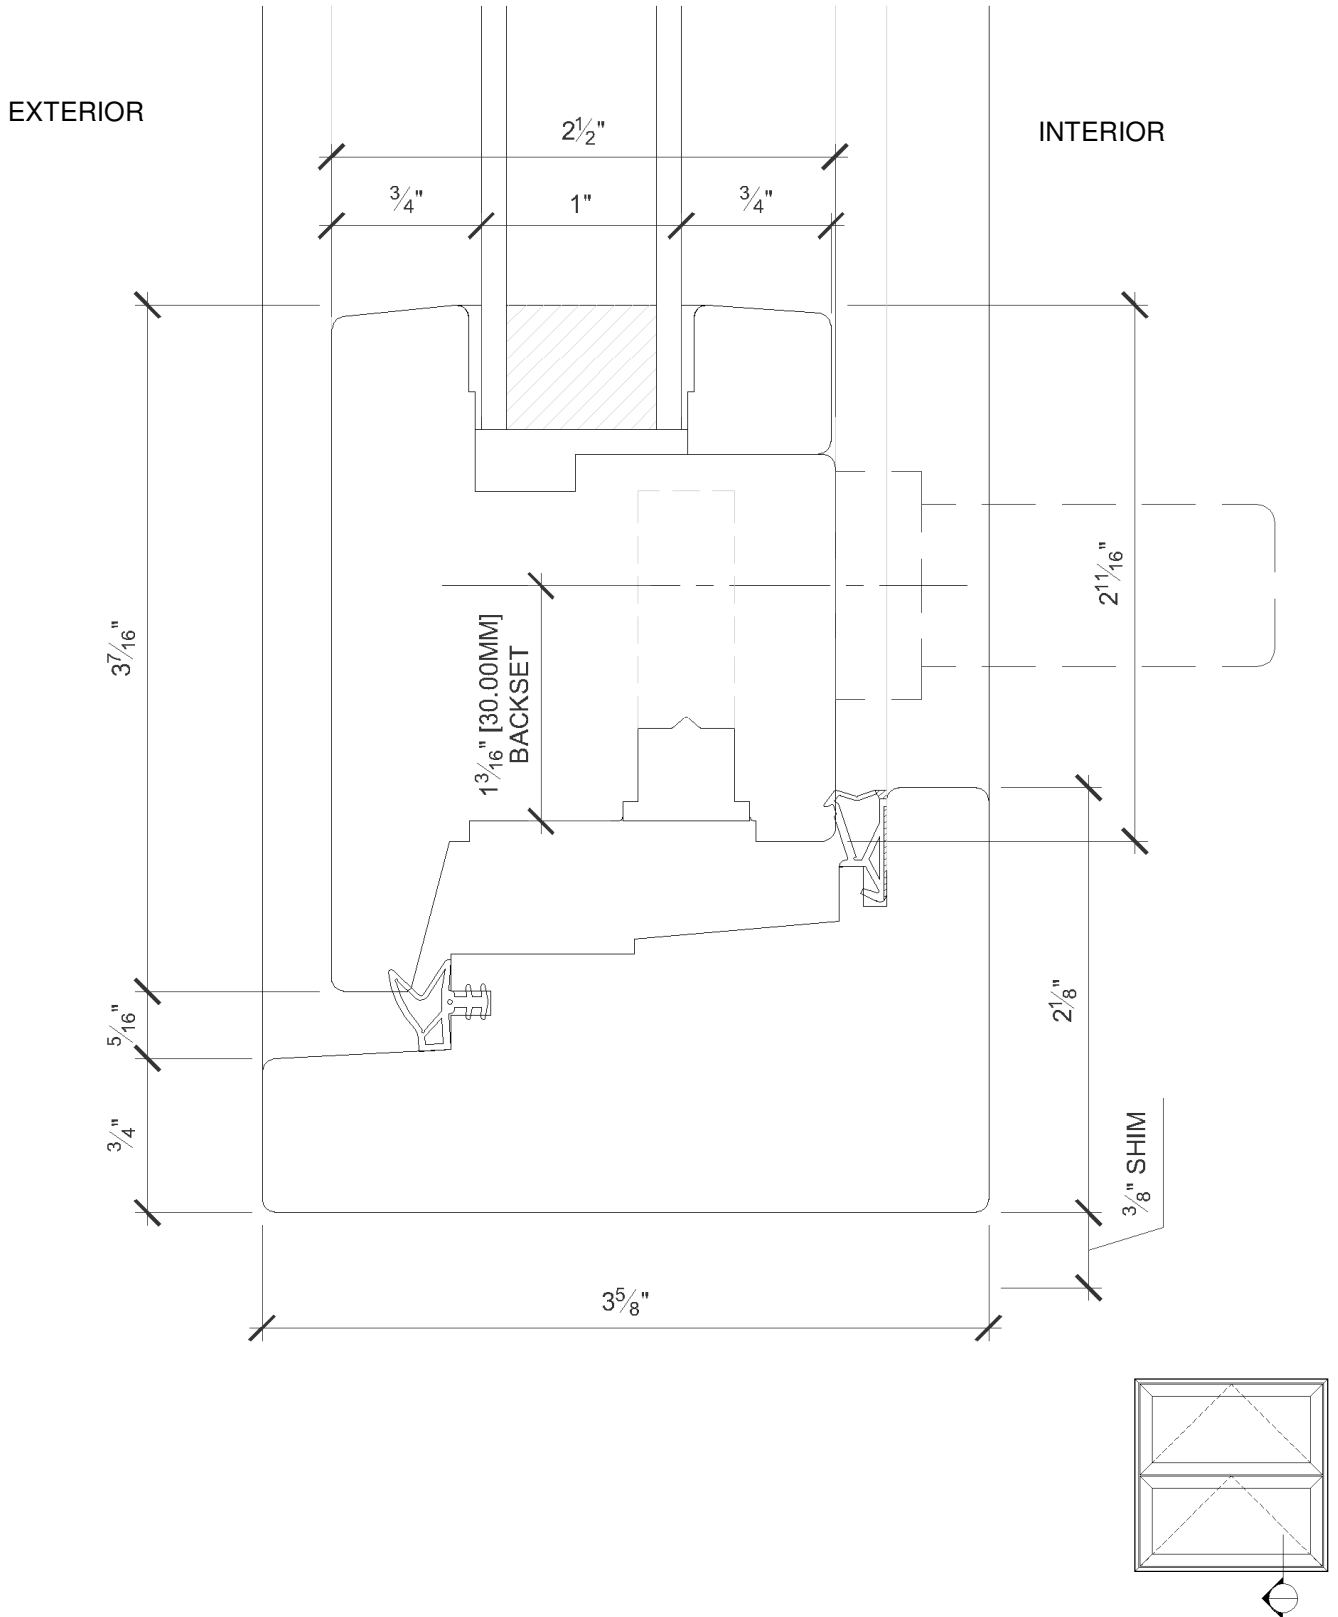

Min Frame Height	25-1/2" – 2 High 37" – 3 High
Max Frame Height	122-1/2" – 2 High 182-1/2" – 3 High
Min Frame Width	22"
Max Frame Width	98"
Min Stile Width	3-7/16"
Min Jamb Depth	3-5/8"
Sash Thickness	2-1/2"
Edge Detail	<ul style="list-style-type: none"> Interior/Exterior: Traditional or Contemporary edge detail

Custom hardware and handles are also available.

M-Series Stacked Awning W6400

(rev. 02.06.18)

Exterior Elevation

M-Series Stacked Awning W6400

(rev. 02.06.18)

Head Detail

Head Detail (with Roll Screen)

Meeting Detail

M-Series Stacked Awning W6400

(rev. 02.06.18)

Sill Detail

Sill Detail (with Roll Screen)

Typical Jamb Detail

Typical Jamb Detail (with Roll Screen)