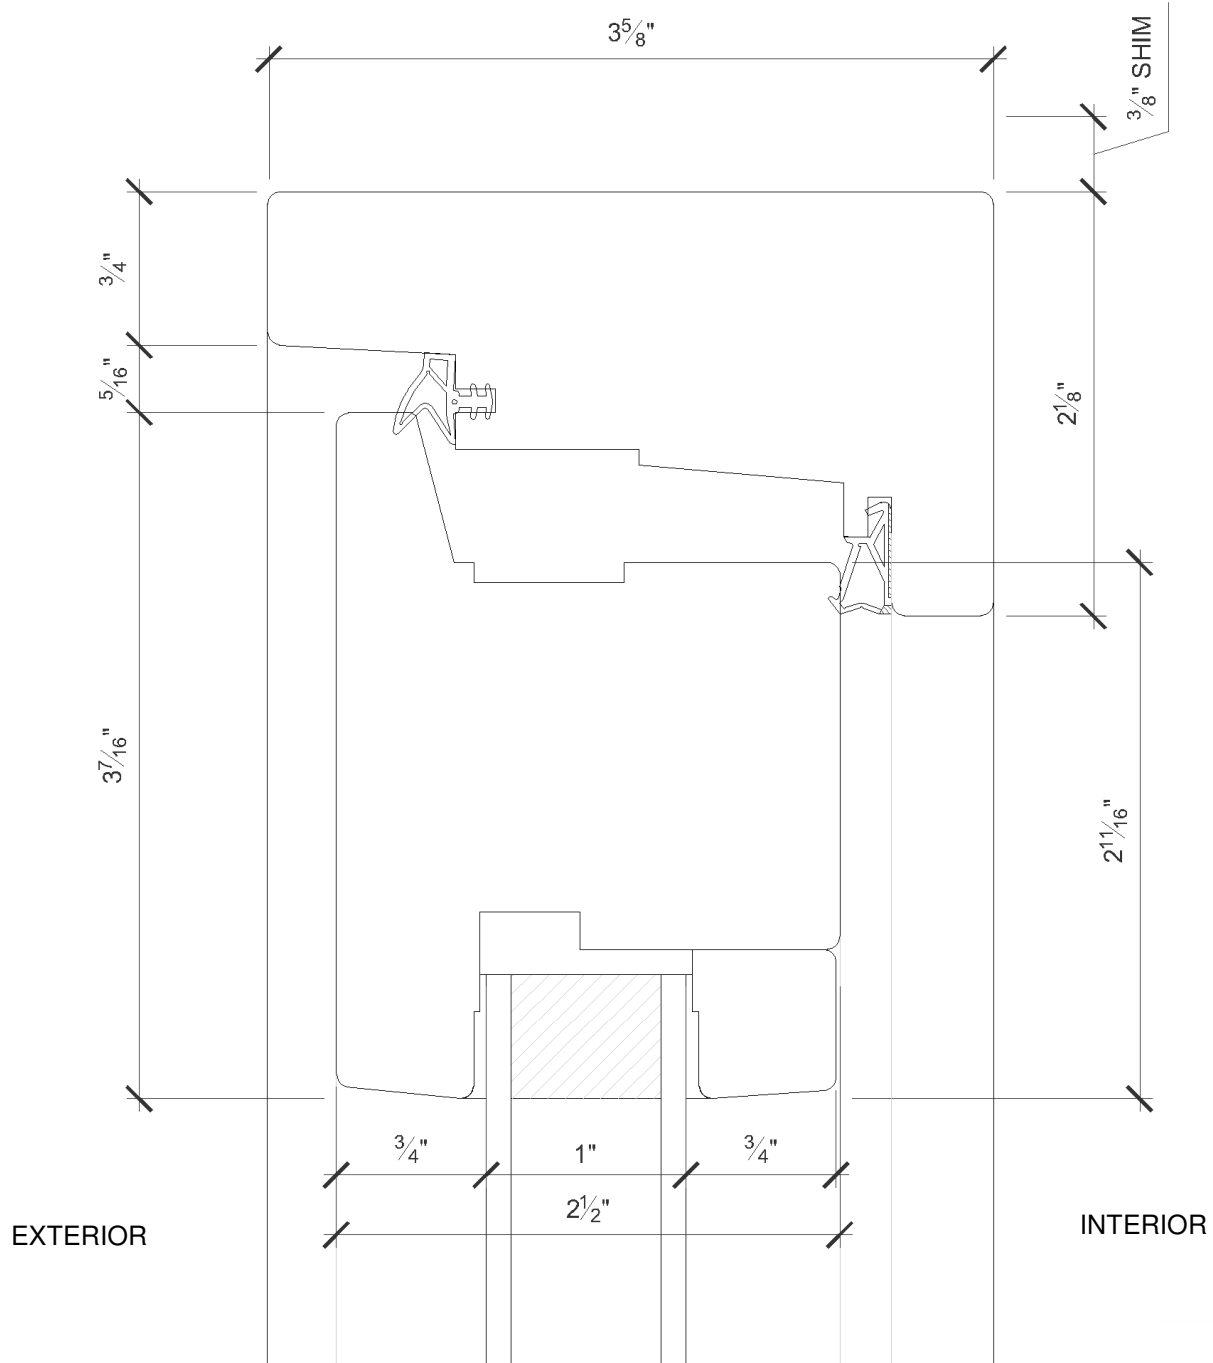

Min Frame Height	25-1/2" – 2 High 37" – 3 High
Max Frame Height	122-1/2" – 2 High 182-1/2" – 3 High
Min Frame Width	22"
Max Frame Width	98"
Min Stile Width	3-7/16"
Min Jamb Depth	3-5/8"
Sash Thickness	2-1/2"
Edge Detail	<ul style="list-style-type: none"> Interior/Exterior: Traditional or Contemporary edge detail

Custom hardware and handles are also available.

M-Series Stacked Awning W6400

(rev. 02.06.18)

Exterior Elevation

M-Series Stacked Awning W6400

(rev. 02.06.18)

Head Detail

Head Detail (with Roll Screen)

Meeting Detail

M-Series Stacked Awning W6400

(rev. 02.06.18)

Sill Detail

Sill Detail (with Roll Screen)

Typical Jamb Detail

Typical Jamb Detail (with Roll Screen)