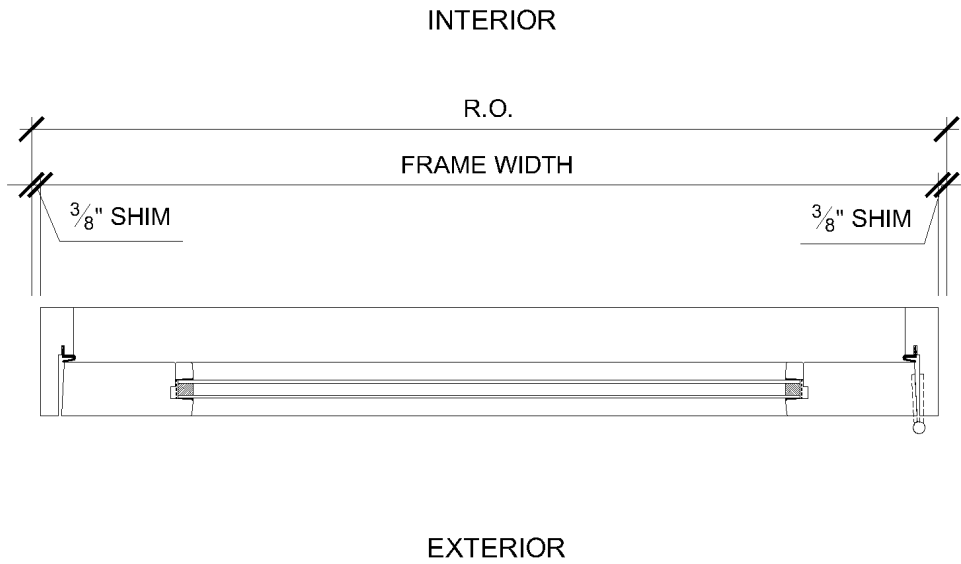

Out-Swing: Plan Section