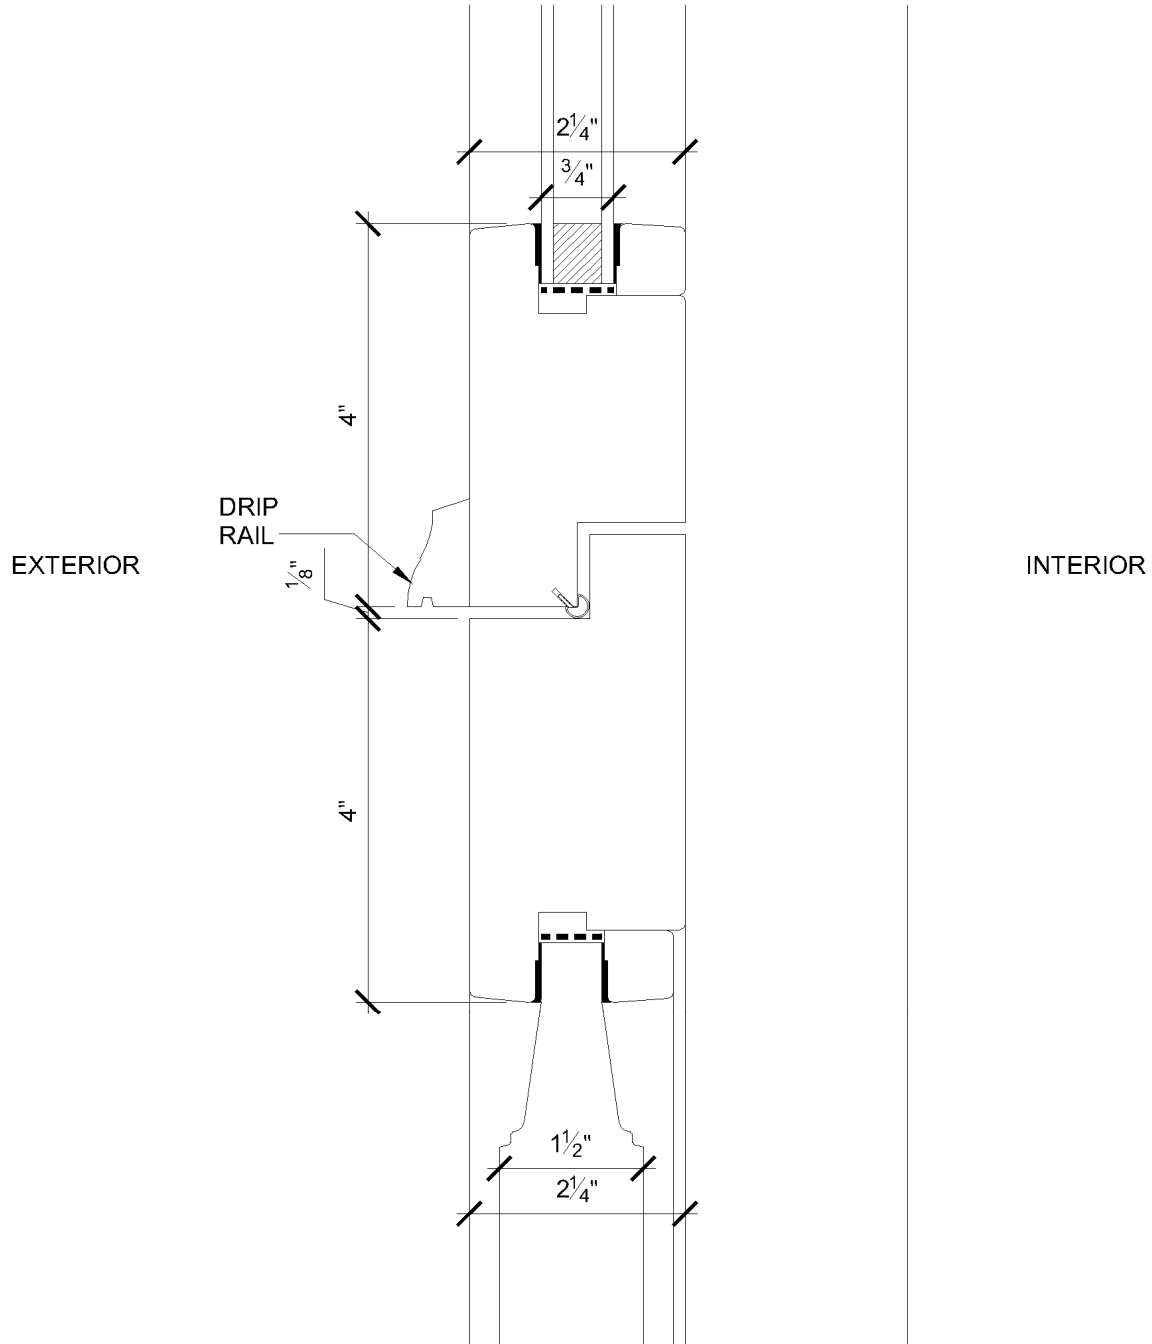

Out-Swing: Mid Rail Joining Detail