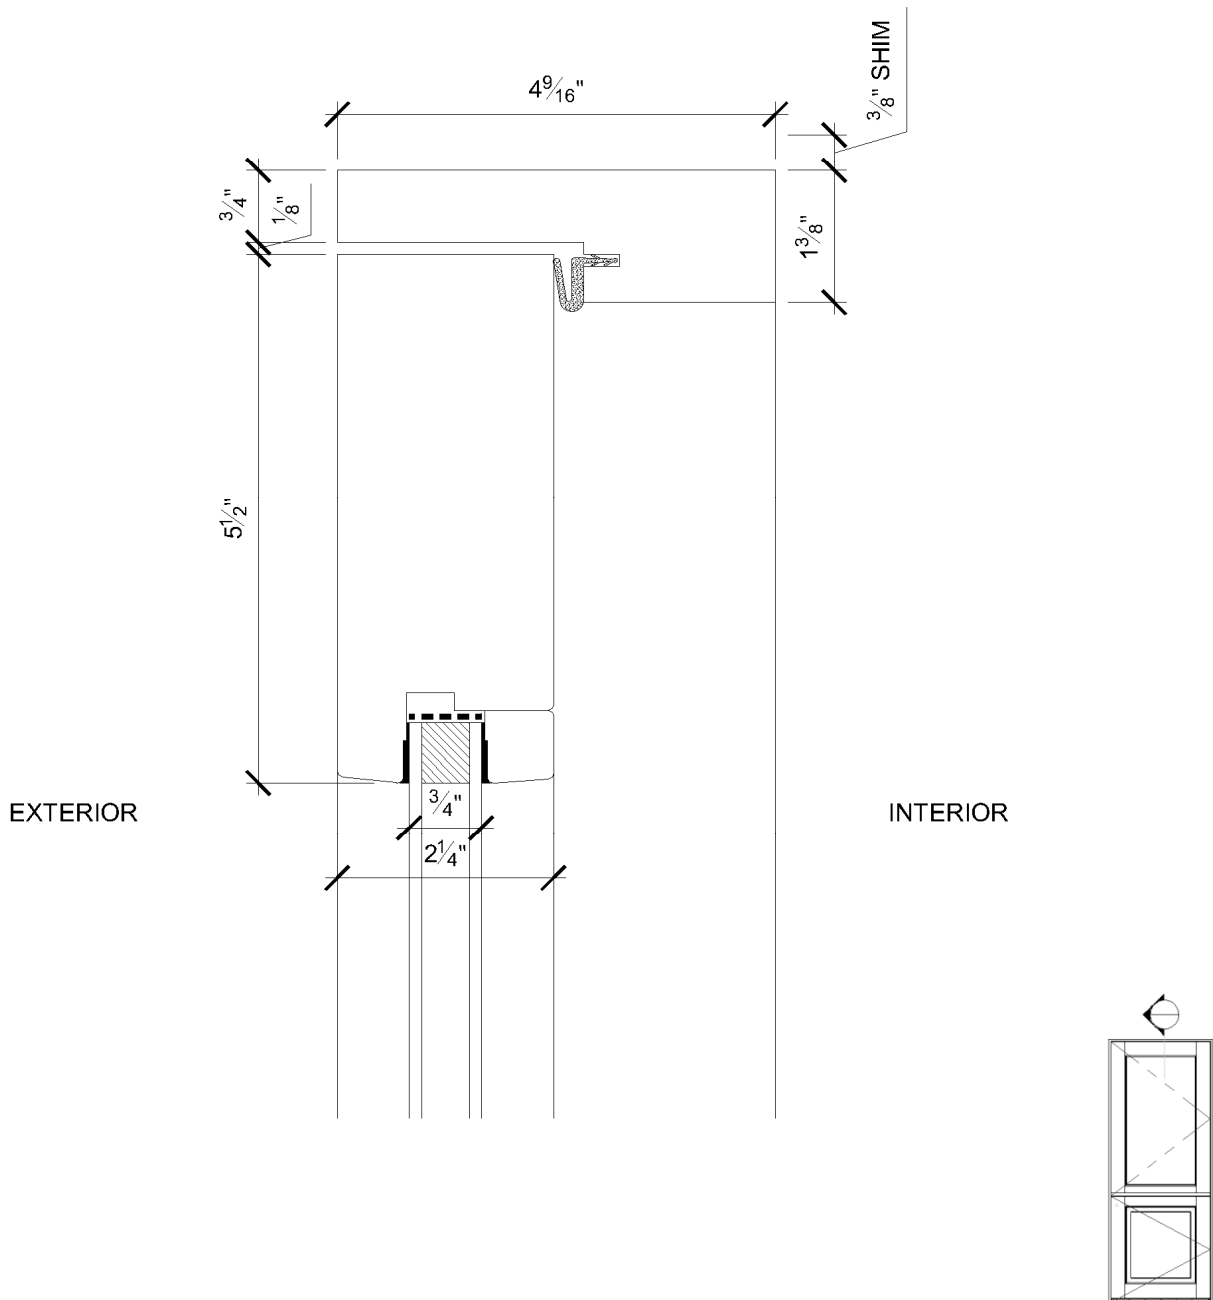

Out-Swing: Head Detail