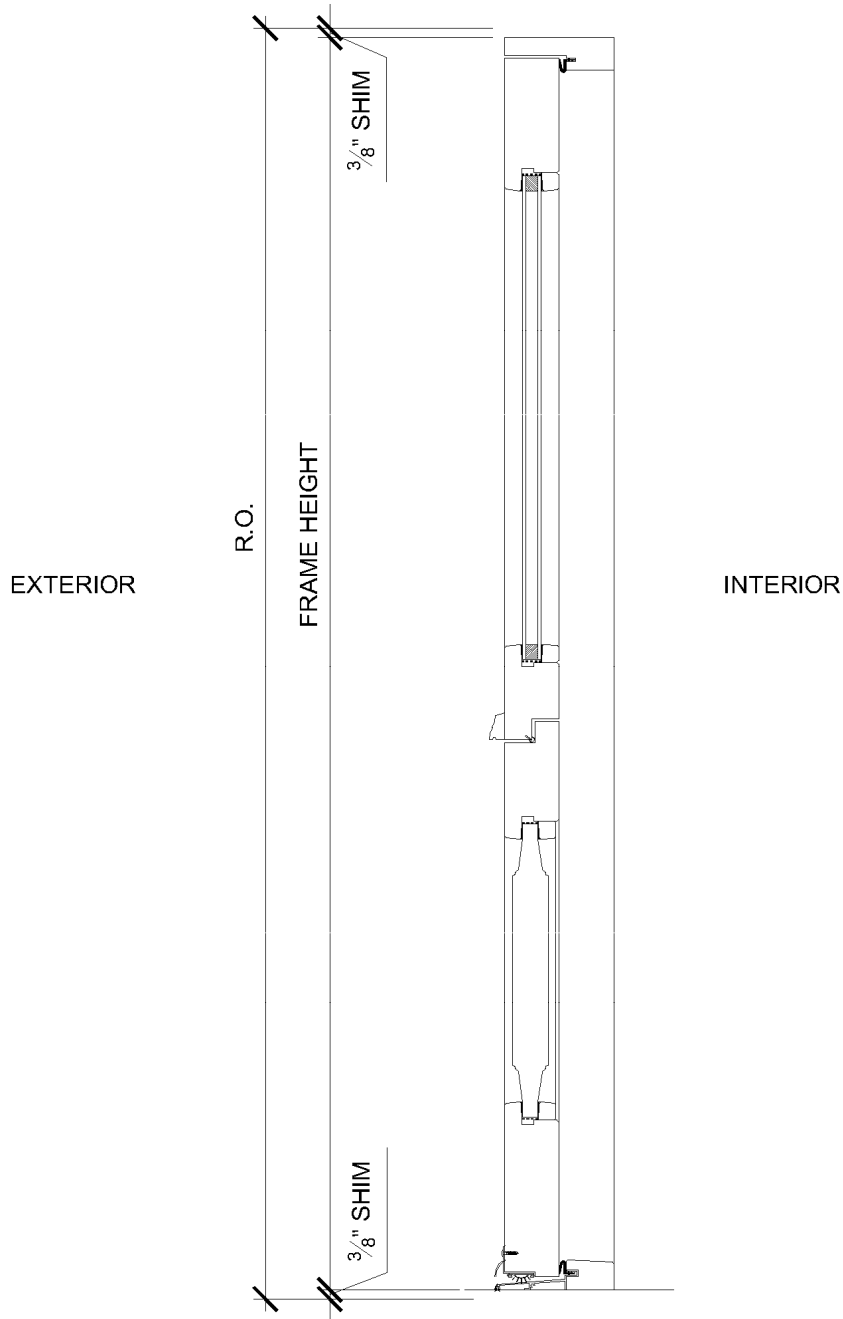

Out-Swing: Vertical Section