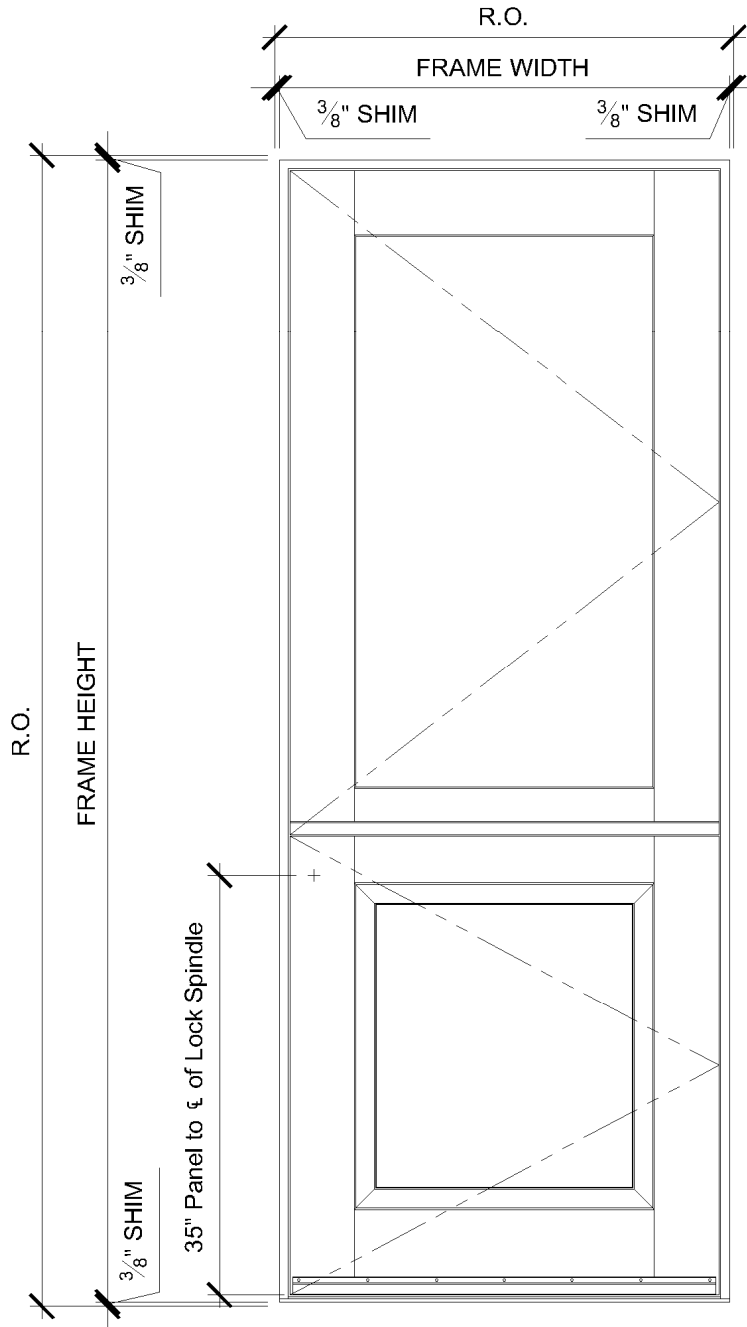

Out-Swing: Elevation