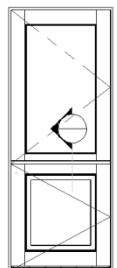

Out-Swing: Mid Rail Joining Detail